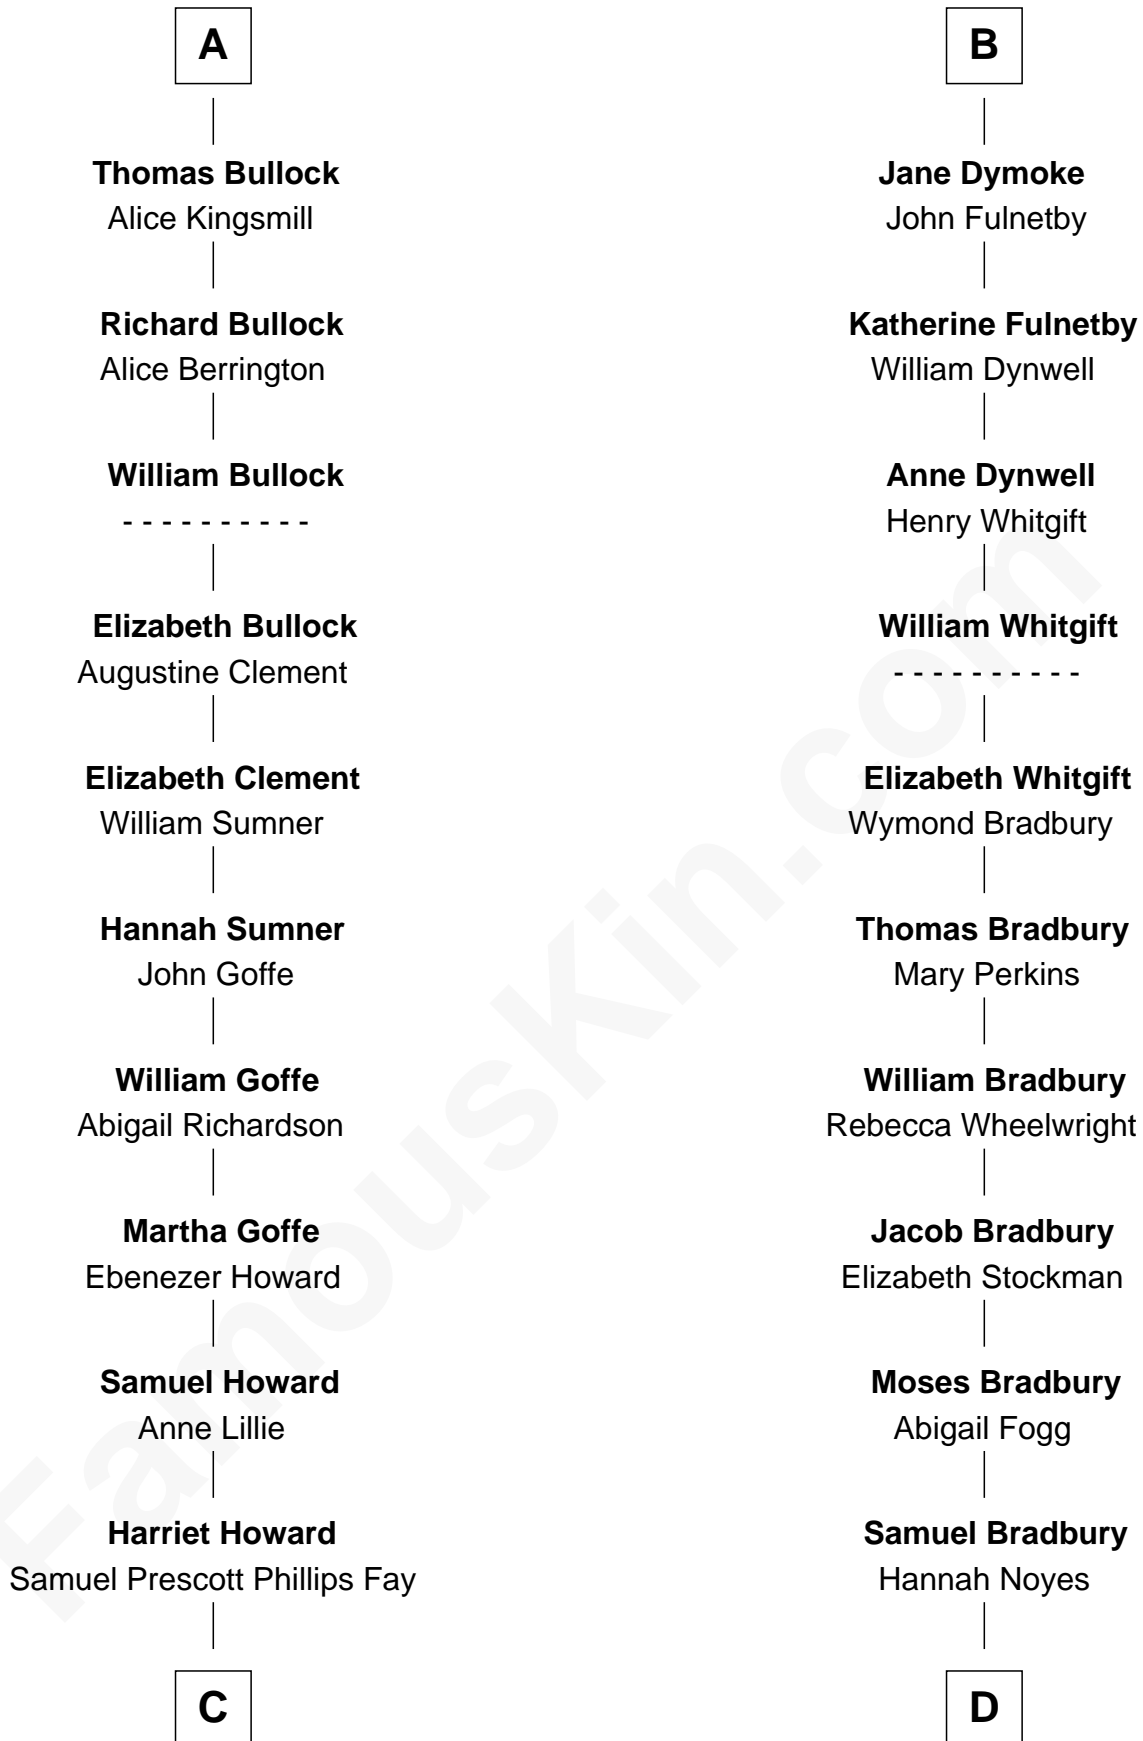

FamousKin.com Relationship Chart of

George H. W. Bush

41st U.S. President

21st cousin of

Ray Bradbury

Author of The Martian Chronicles

Thomas de Clare
Juliana FitzMaurice

Margaret de Clare
Bartholomew de Badlesmere

Maud de Badlesmere
John de Vere

Aubrey de Vere
Alice FitzWalter

Sir Richard de Vere
Alice Sergeaux

Sir John de Vere
Elizabeth Howard

Joan de Vere
Sir William Norreys

Margaret Norreys
Gilbert Bullock

A

Margaret de Clare
Bartholomew de Badlesmere

Margery de Badlesmere
Sir William de Ros

Maud de Roos
John de Welles

John de Welles
Eleanor de Mowbray

Eudo de Welles
Maud de Greystoke

Sir Lionel de Welles
Joan de Waterton

Margaret de Welles
Sir Thomas Dymoke

B

C

Samuel Howard Fay
Susan Montfort Shellman

Harriet Eleanor Fay
Rev. James Smith Bush

Samuel Prescott Bush
Flora Sheldon

Prescott Sheldon Bush
Dorothy Wear Walker

George H. W. Bush
41st U.S. President

D