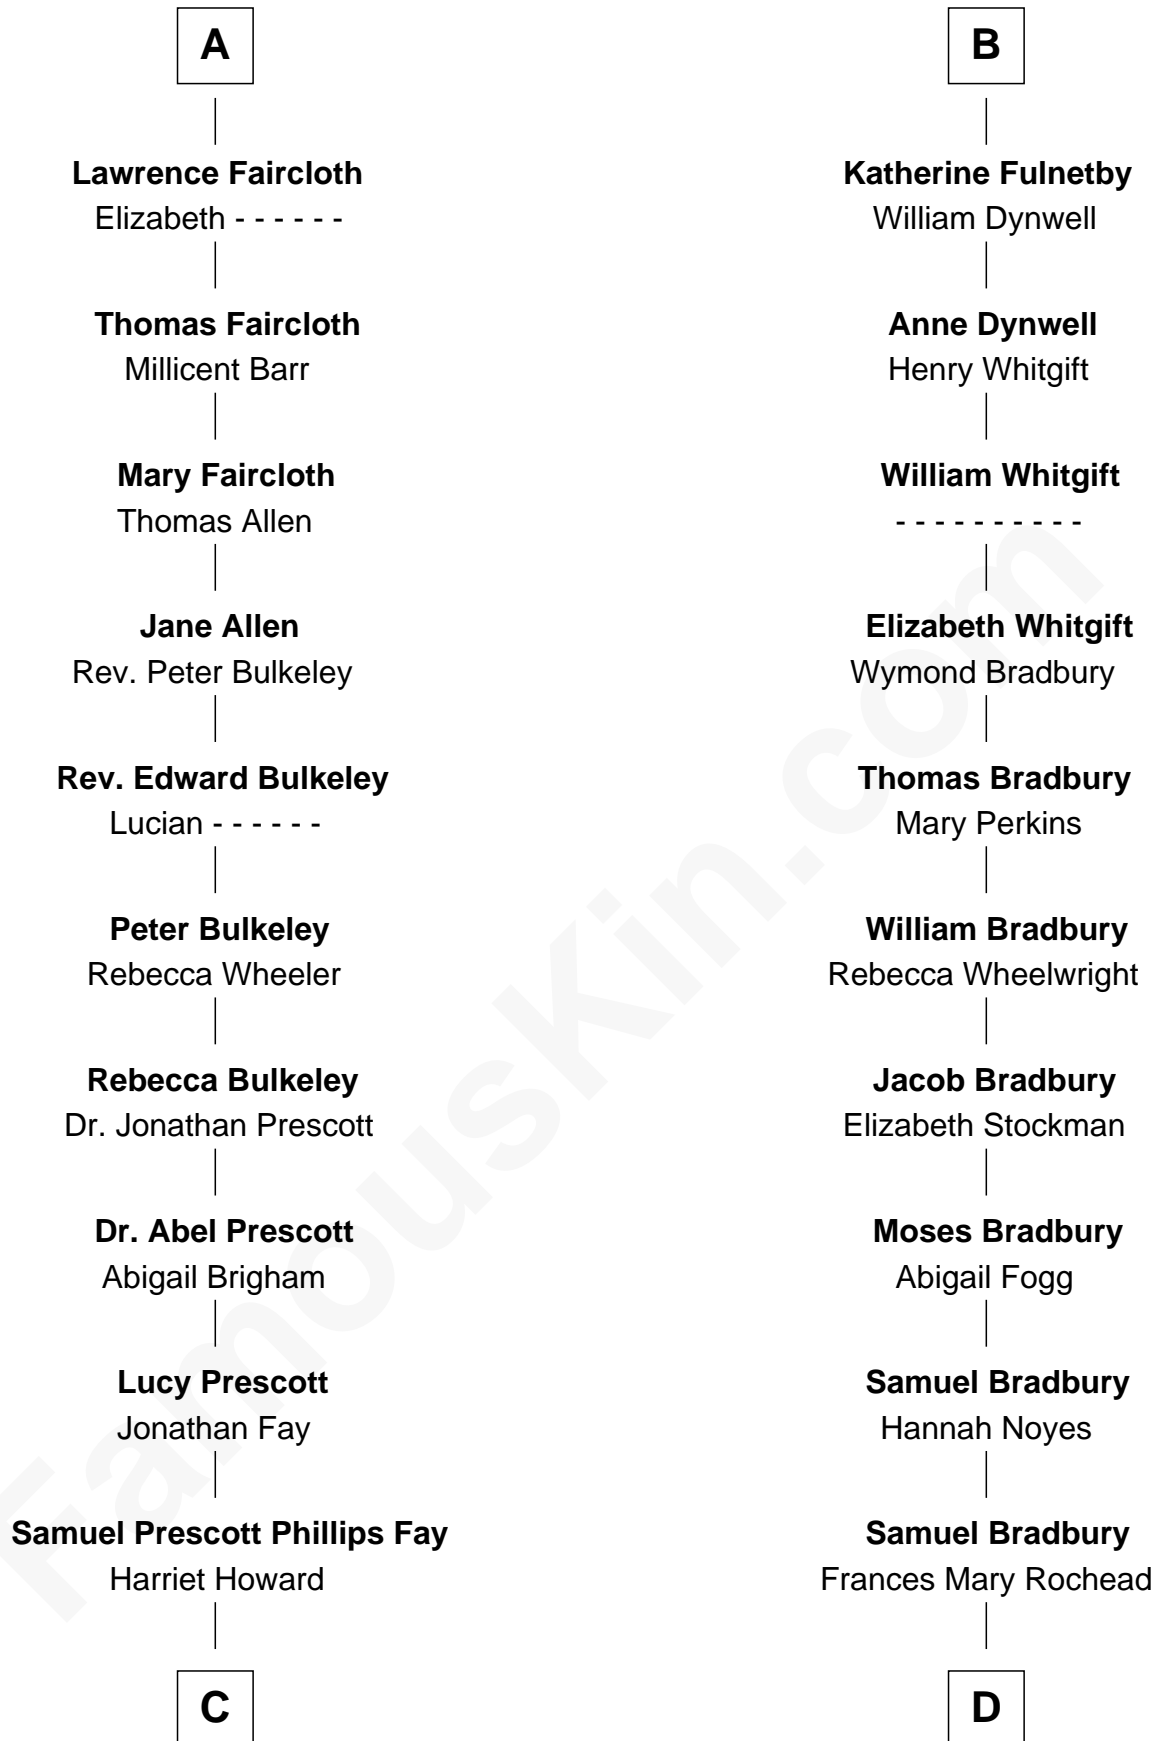

FamousKin.com
Relationship Chart of
George H. W. Bush
41st U.S. President

20th cousin 1 time removed of
Ray Bradbury
Author of The Martian Chronicles

C

Samuel Howard Fay
Susan Montfort Shellman

Harriet Eleanor Fay
Rev. James Smith Bush

Samuel Prescott Bush
Flora Sheldon

Prescott Sheldon Bush
Dorothy Wear Walker

George H. W. Bush
41st U.S. President

D

Samuel Irving Bradbury
Mary Adell Spaulding

Samuel Hinkston Bradbury
Minnie Alice Davis

Leonard Spaulding Bradbury
Esther Marie Moberg

Ray Bradbury
Author of The Martian Chronicles