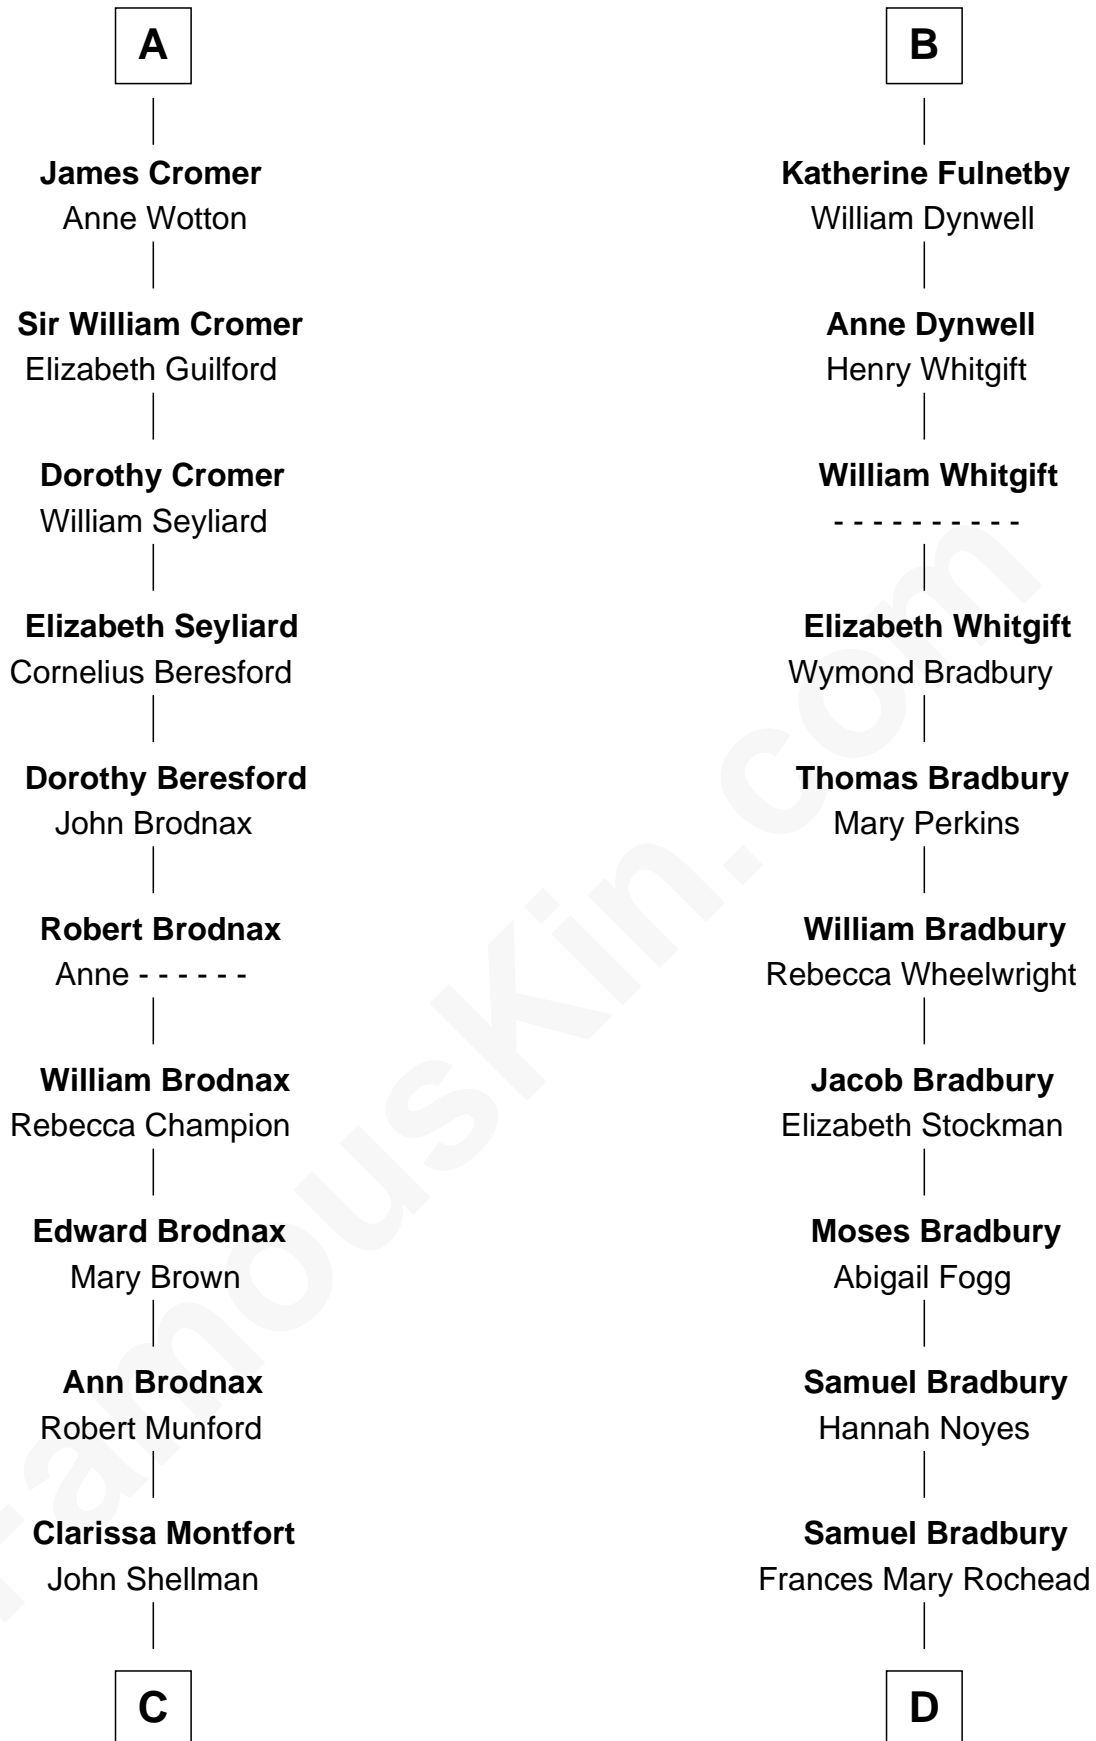

FamousKin.com
Relationship Chart of
George H. W. Bush
41st U.S. President

20th cousin 1 time removed of
Ray Bradbury
Author of The Martian Chronicles

C

Susan Montfort Shellman

Samuel Howard Fay

Harriet Eleanor Fay

Rev. James Smith Bush

Samuel Prescott Bush

Flora Sheldon

Prescott Sheldon Bush

Dorothy Wear Walker

George H. W. Bush

41st U.S. President

D

Samuel Irving Bradbury

Mary Adell Spaulding

Samuel Hinkston Bradbury

Minnie Alice Davis

Leonard Spaulding Bradbury

Esther Marie Moberg

Ray Bradbury

Author of The Martian Chronicles