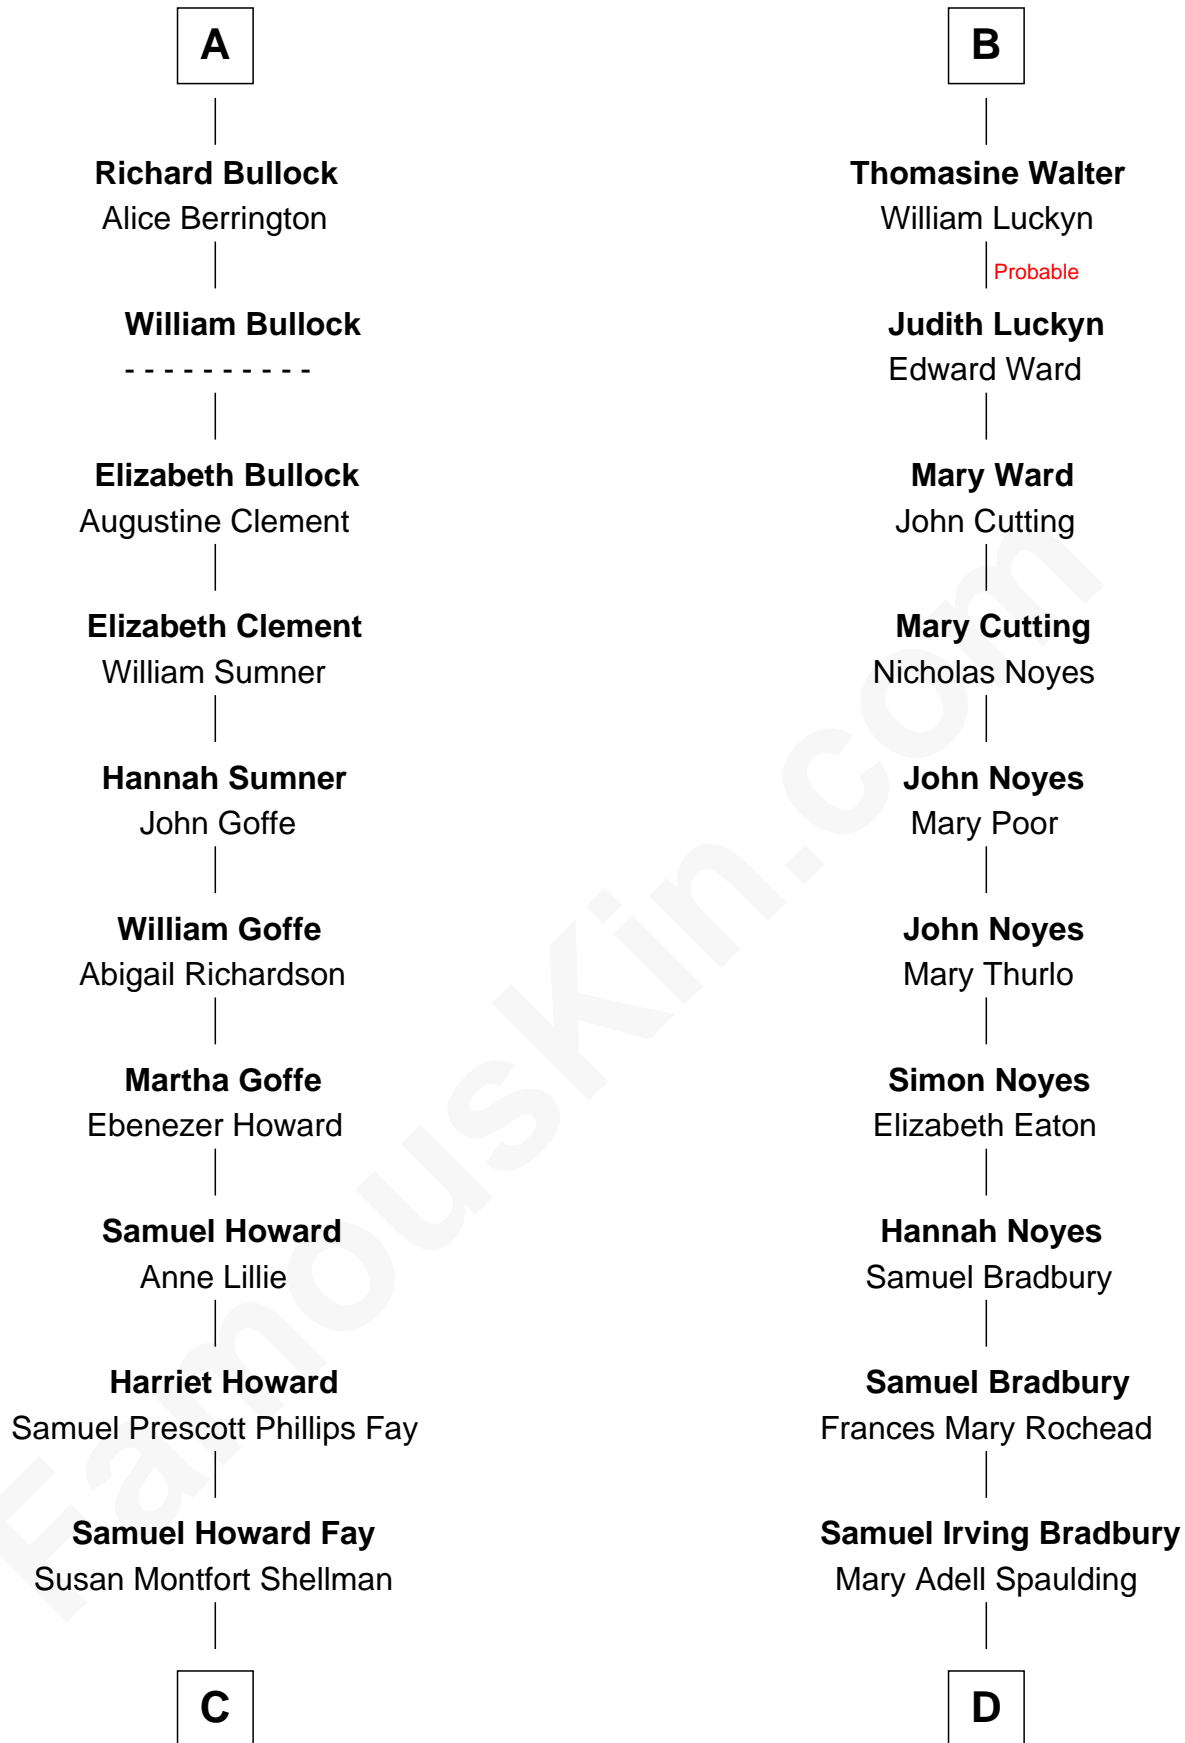

**FamousKin.com**  
**Relationship Chart of**  
**George H. W. Bush**  
*41st U.S. President*

**19th cousin 1 time removed of**  
**Ray Bradbury**  
*Author of The Martian Chronicles*

**Sir John Howard**  
 Alice de Bois

**C**

**Harriet Eleanor Fay**  
Rev. James Smith Bush

**Samuel Prescott Bush**  
Flora Sheldon

**Prescott Sheldon Bush**  
Dorothy Wear Walker

**George H. W. Bush**  
*41st U.S. President*

**D**

**Samuel Hinkston Bradbury**  
Minnie Alice Davis

**Leonard Spaulding Bradbury**  
Esther Marie Moberg

**Ray Bradbury**  
*Author of The Martian Chronicles*

FamousKin.com