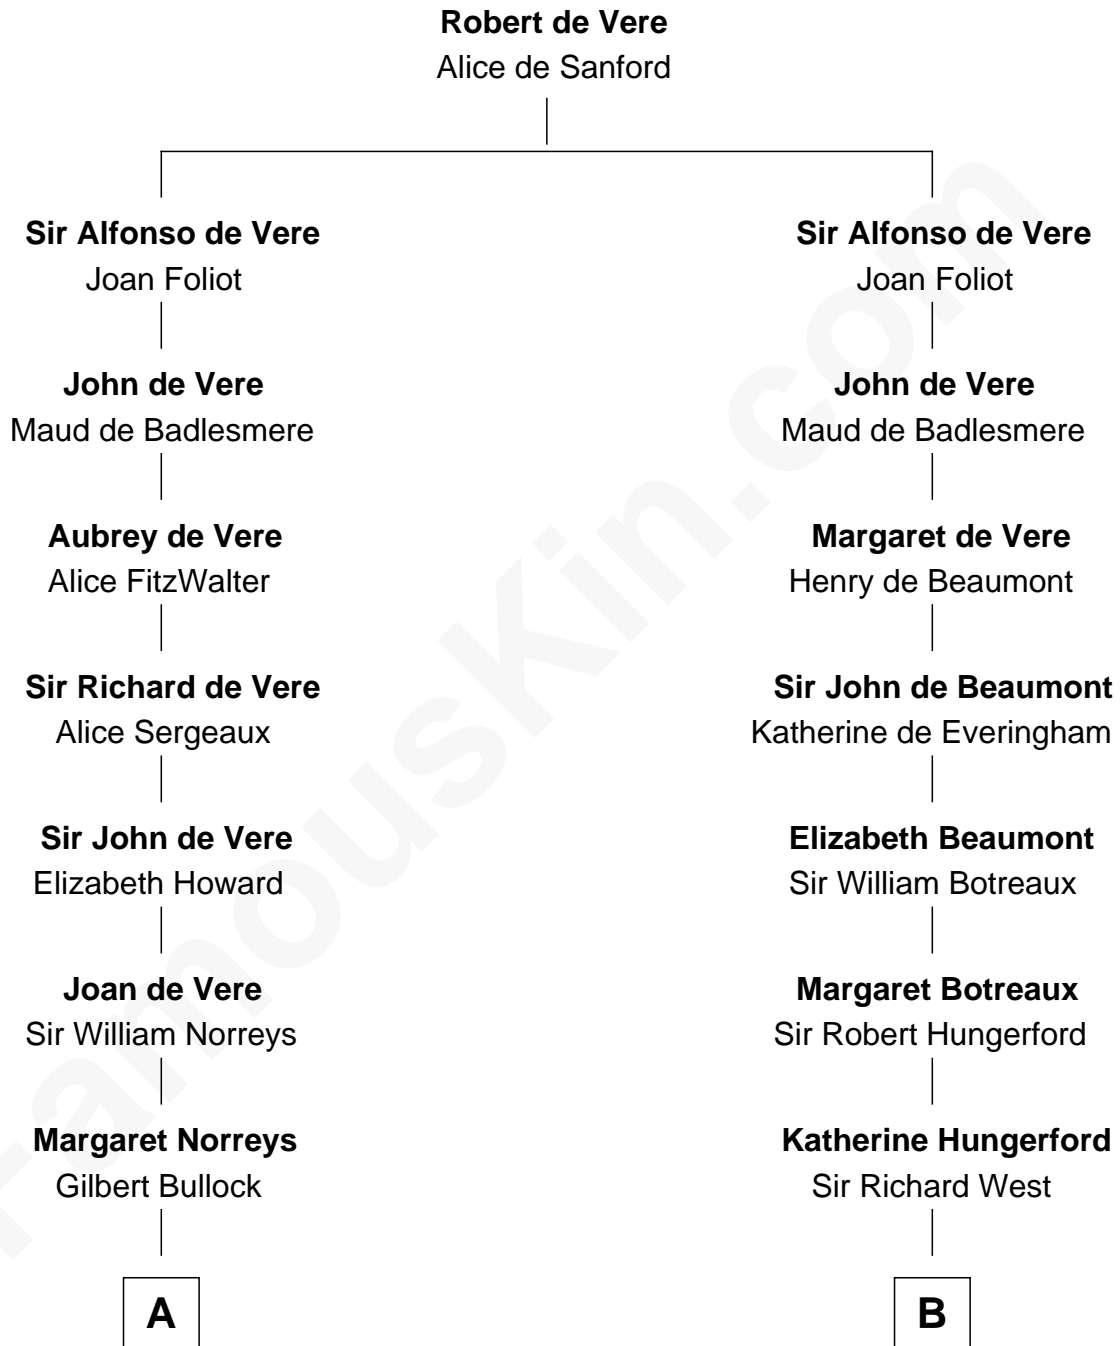

FamousKin.com Relationship Chart of

George H. W. Bush

41st U.S. President

21st cousin of

Ray Bradbury

Author of The Martian Chronicles

C

Samuel Howard Fay
Susan Montfort Shellman

Harriet Eleanor Fay
Rev. James Smith Bush

Samuel Prescott Bush
Flora Sheldon

Prescott Sheldon Bush
Dorothy Wear Walker

George H. W. Bush
41st U.S. President

D

Samuel Bradbury
Frances Mary Rohead

Samuel Irving Bradbury
Mary Adell Spaulding