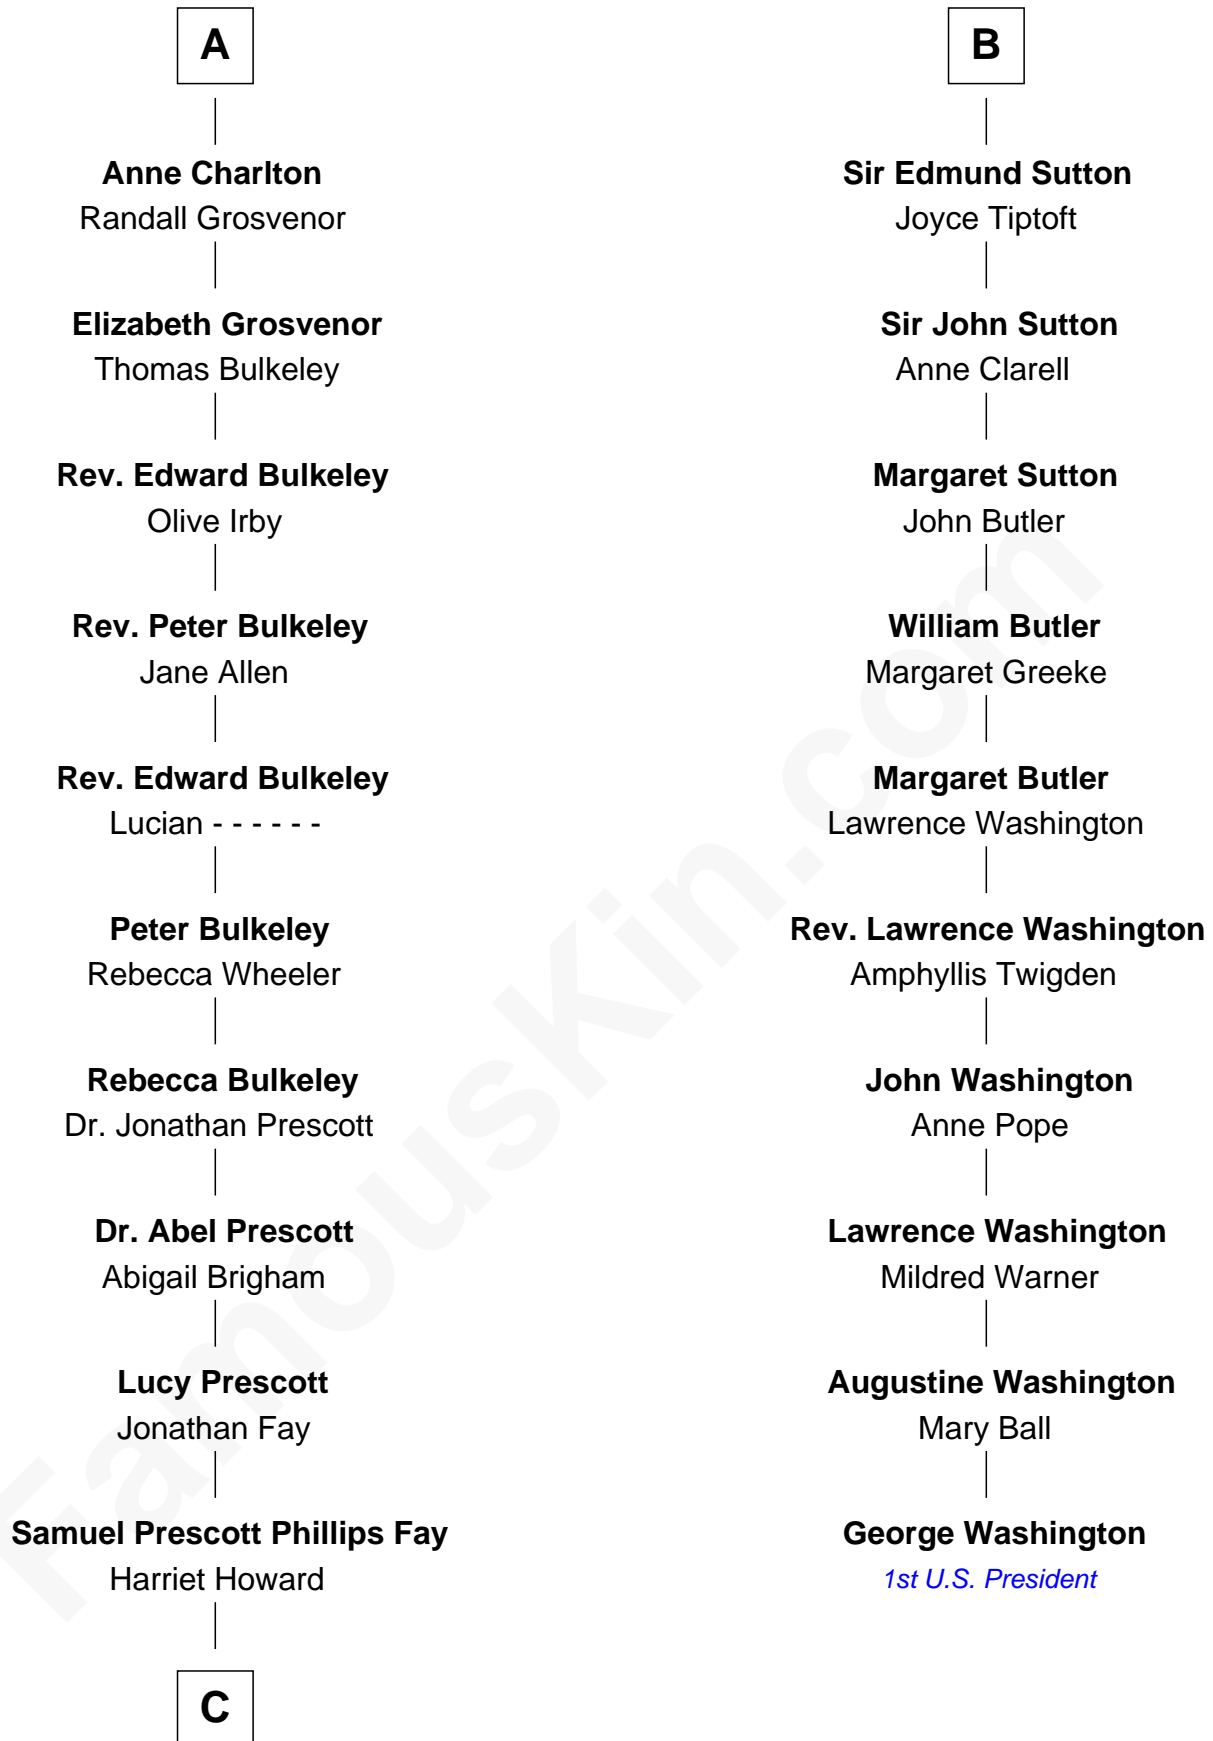

FamousKin.com
Relationship Chart of
George H. W. Bush
41st U.S. President

16th cousin 5 times removed of
George Washington
1st U.S. President

C

Samuel Howard Fay
Susan Montfort Shellman

Harriet Eleanor Fay
Rev. James Smith Bush

Samuel Prescott Bush
Flora Sheldon

Prescott Sheldon Bush
Dorothy Wear Walker

George H. W. Bush
41st U.S. President