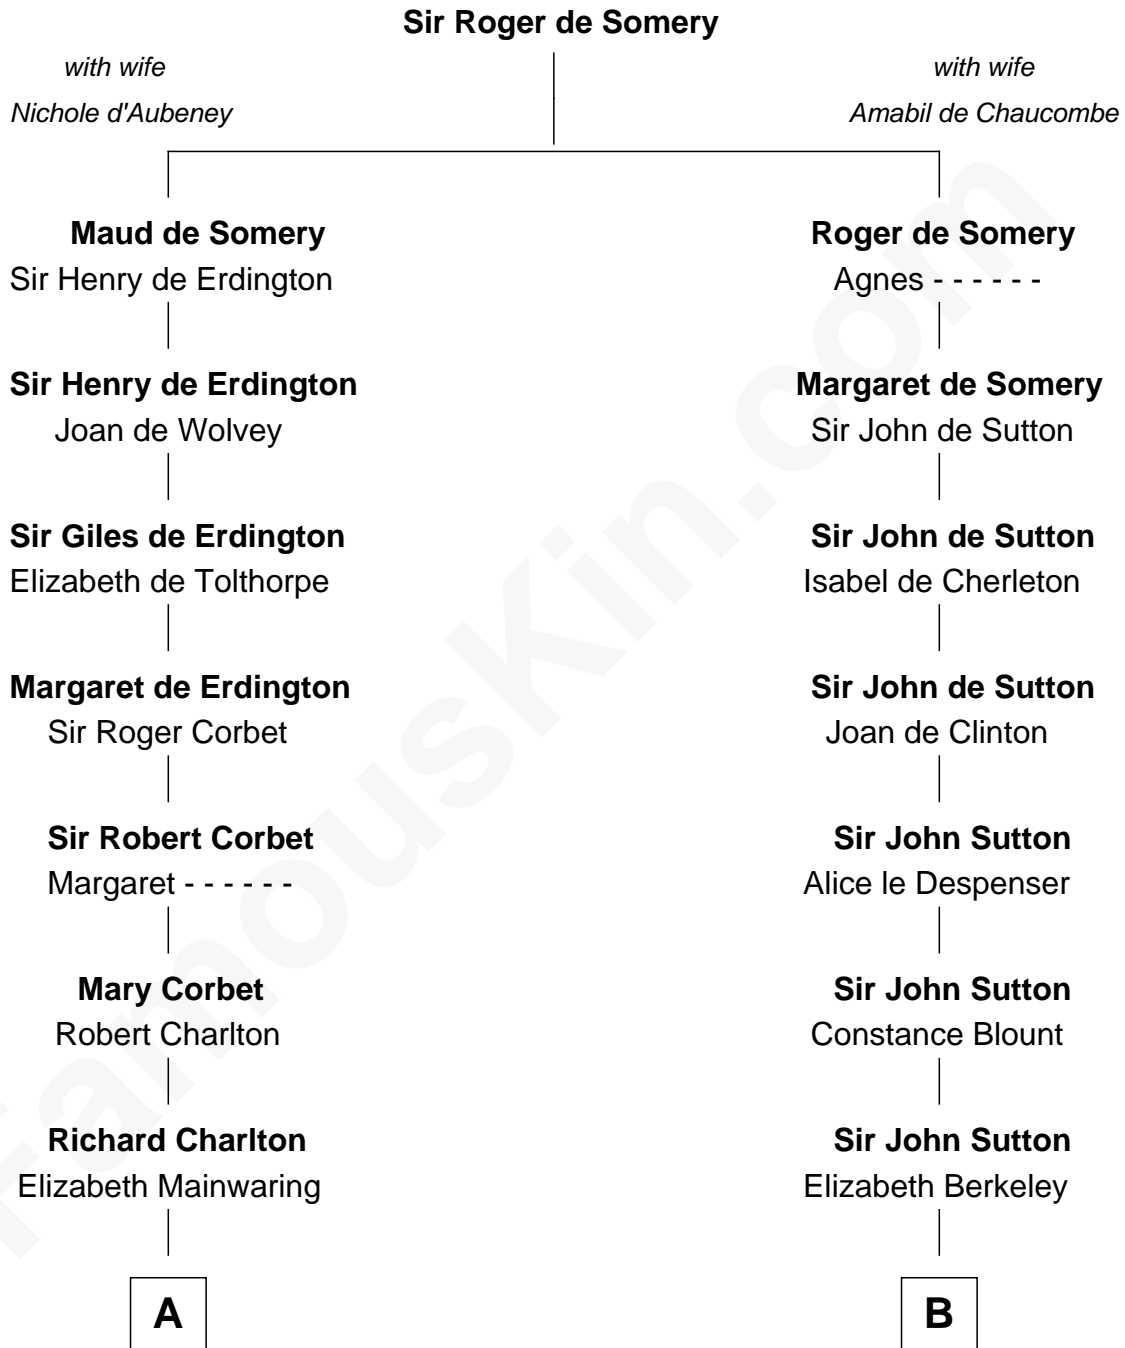

FamousKin.com
Relationship Chart of
George H. W. Bush
41st U.S. President

16th cousin 5 times removed of
George Washington
1st U.S. President

C

Samuel Howard Fay
Susan Montfort Shellman

Harriet Eleanor Fay
Rev. James Smith Bush

Samuel Prescott Bush
Flora Sheldon

Prescott Sheldon Bush
Dorothy Wear Walker

George H. W. Bush
41st U.S. President