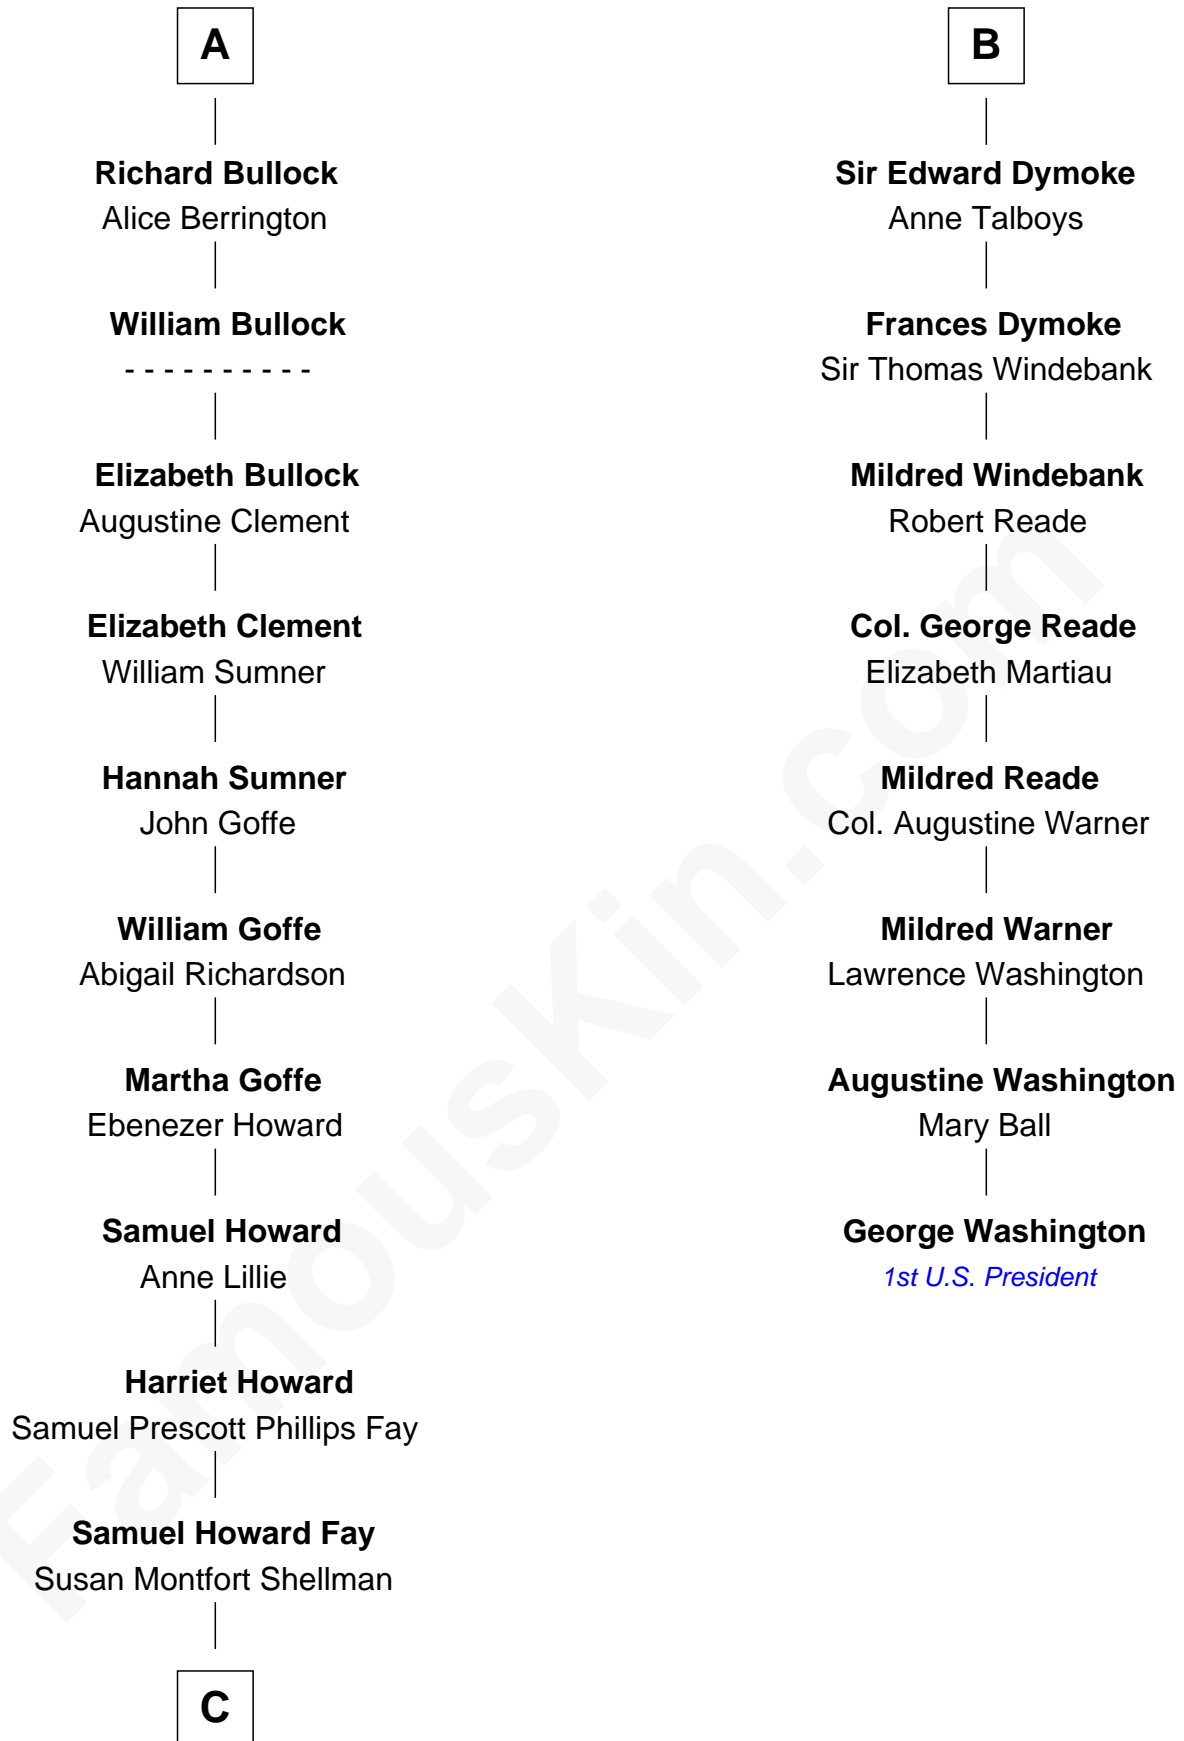

# FamousKin.com Relationship Chart of

**George H. W. Bush**

*41st U.S. President*

14th cousin 6 times removed of

**George Washington**

*1st U.S. President*

**Bartholomew de Badlesmere**

Margaret de Clare

**C**

—  
**Harriet Eleanor Fay**  
Rev. James Smith Bush

—  
**Samuel Prescott Bush**  
Flora Sheldon

—  
**Prescott Sheldon Bush**  
Dorothy Wear Walker

—  
**George H. W. Bush**  
*41st U.S. President*