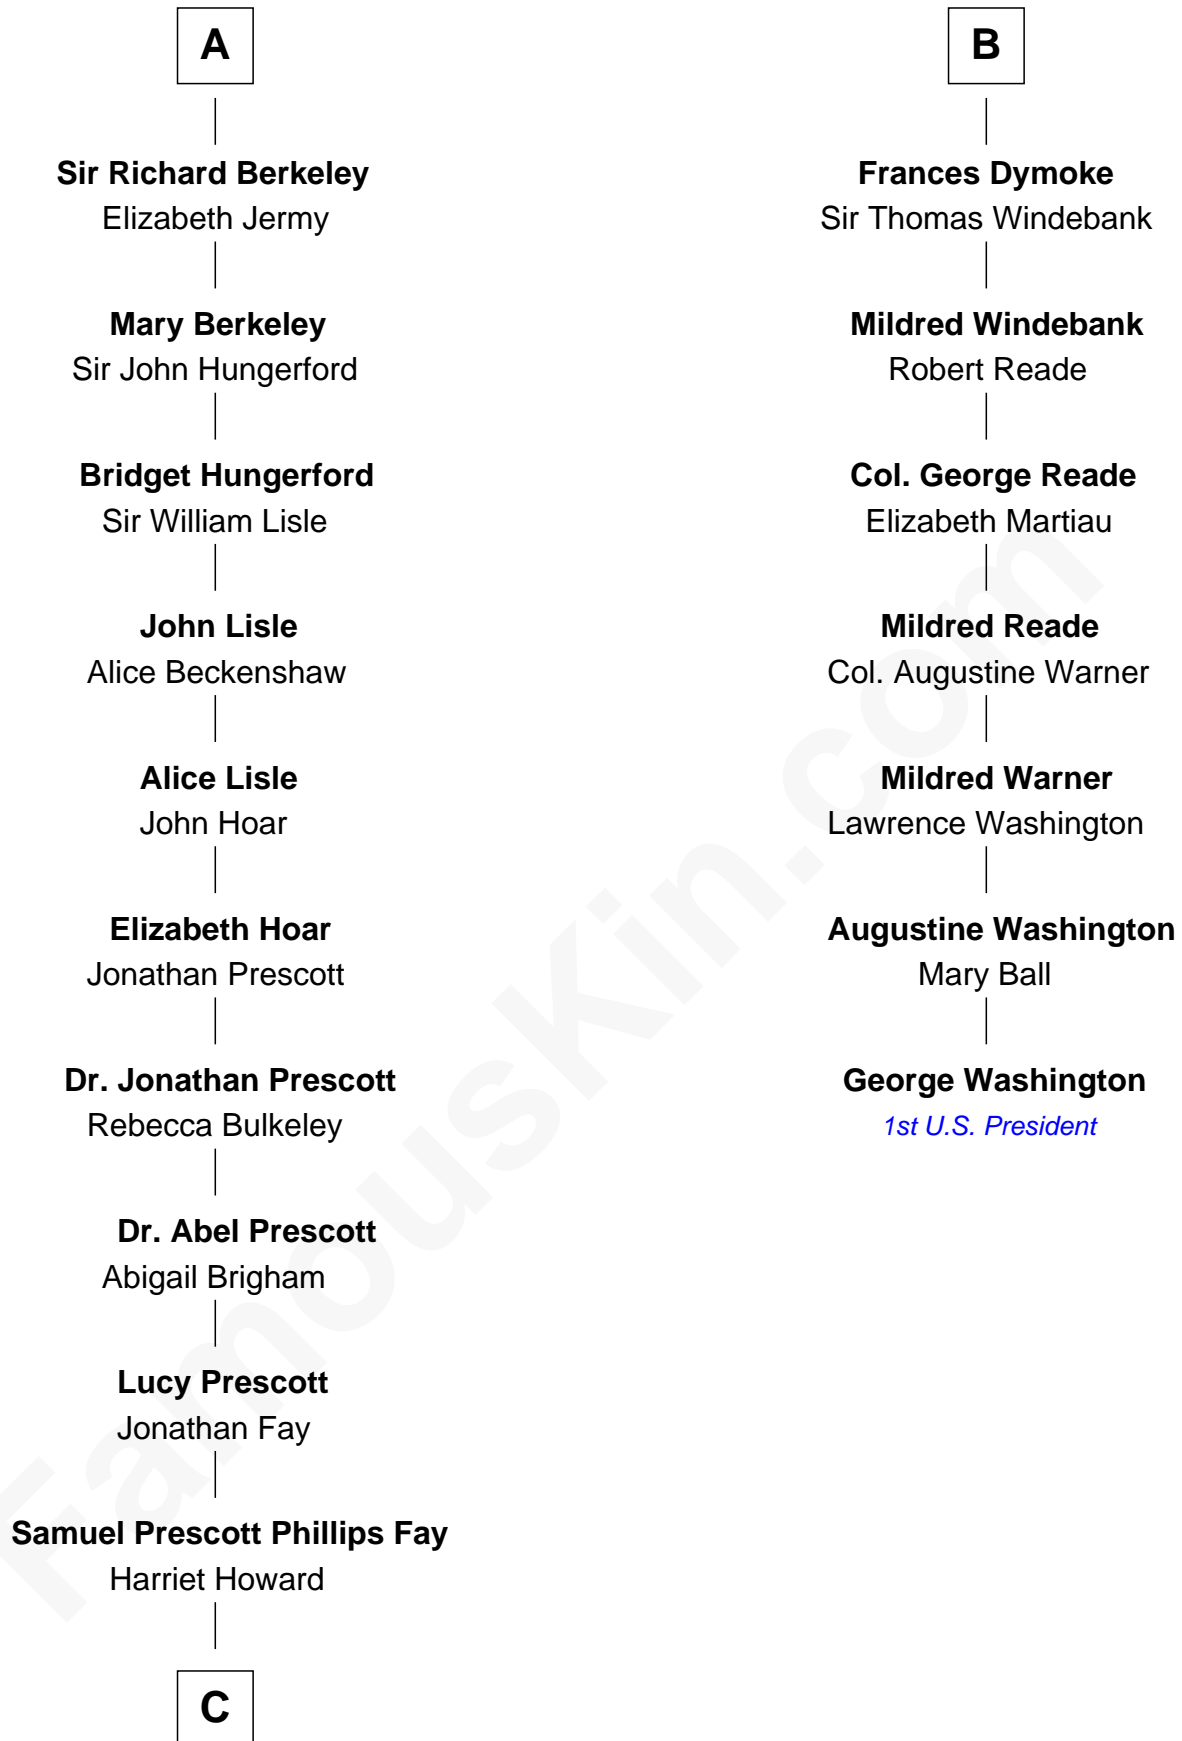

# FamousKin.com Relationship Chart of

**George H. W. Bush**

*41st U.S. President*

13th cousin 8 times removed of

**George Washington**

*1st U.S. President*

**Ralph de Stafford**

*with wife  
Katherine de Hastang*

**Beatrice de Stafford**

Thomas de Ros

**Margaret de Ros**

Sir Reynold Grey

**Margaret Grey**

Sir William Bonville

**Elizabeth Bonville**

William Talboys

**Sir Robert Talboys**

Elizabeth Heron

**Sir George Talboys**

Elizabeth Gascoigne

**Anne Talboys**

Sir Edward Dymoke

**B**

C

—  
**Samuel Howard Fay**  
Susan Montfort Shellman

—  
**Harriet Eleanor Fay**  
Rev. James Smith Bush

—  
**Samuel Prescott Bush**  
Flora Sheldon

—  
**Prescott Sheldon Bush**  
Dorothy Wear Walker

—  
**George H. W. Bush**  
*41st U.S. President*