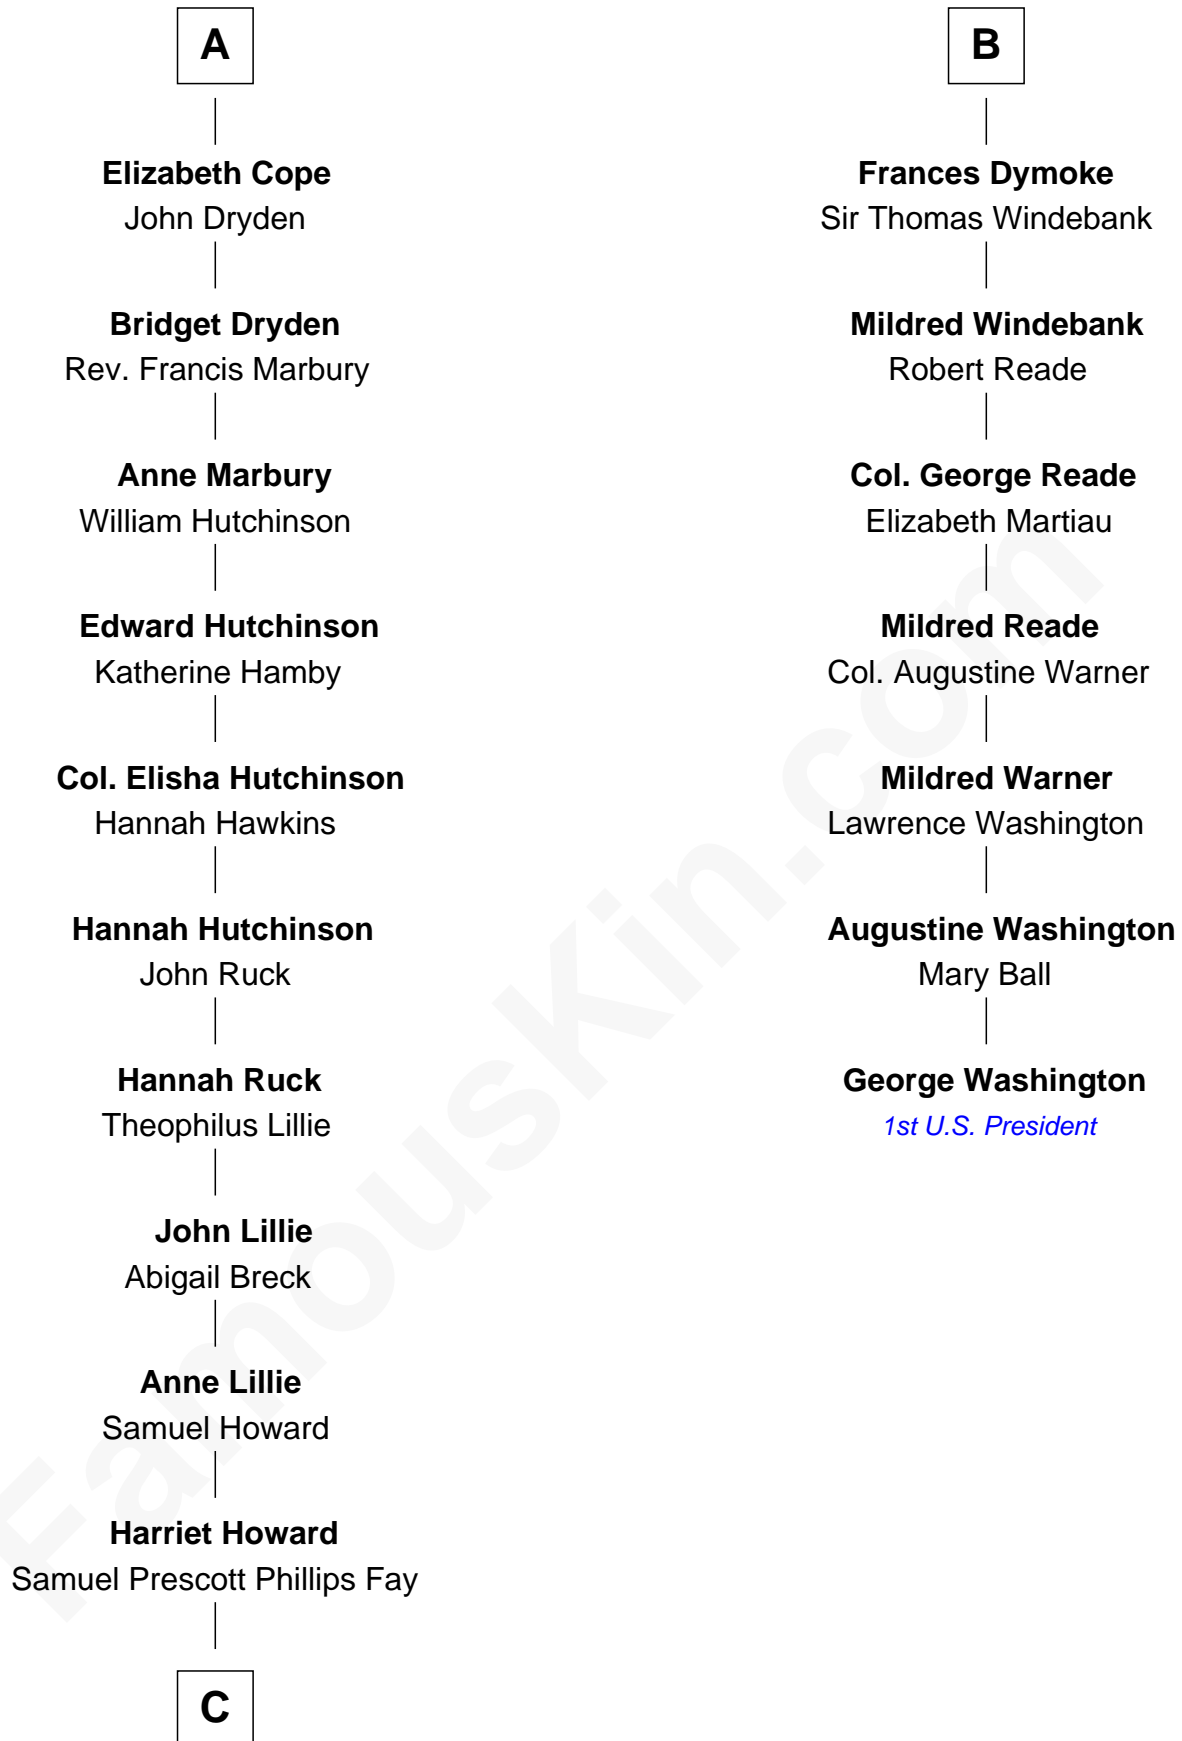

FamousKin.com Relationship Chart of

George H. W. Bush

41st U.S. President

13th cousin 8 times removed of

George Washington

1st U.S. President

Margaret de Audley

Ralph de Stafford

Thomas de Ros

Margaret de Ros

Sir Reynold Grey

Margaret Grey

Sir William Bonville

Elizabeth Bonville

William Talboys

Sir Robert Talboys

Elizabeth Heron

Sir George Talboys

Elizabeth Gascoigne

Anne Talboys

Sir Edward Dymoke

B

C

—
Samuel Howard Fay
Susan Montfort Shellman

—
Harriet Eleanor Fay
Rev. James Smith Bush

—
Samuel Prescott Bush
Flora Sheldon

—
Prescott Sheldon Bush
Dorothy Wear Walker

—
George H. W. Bush
41st U.S. President

FamousKin.com