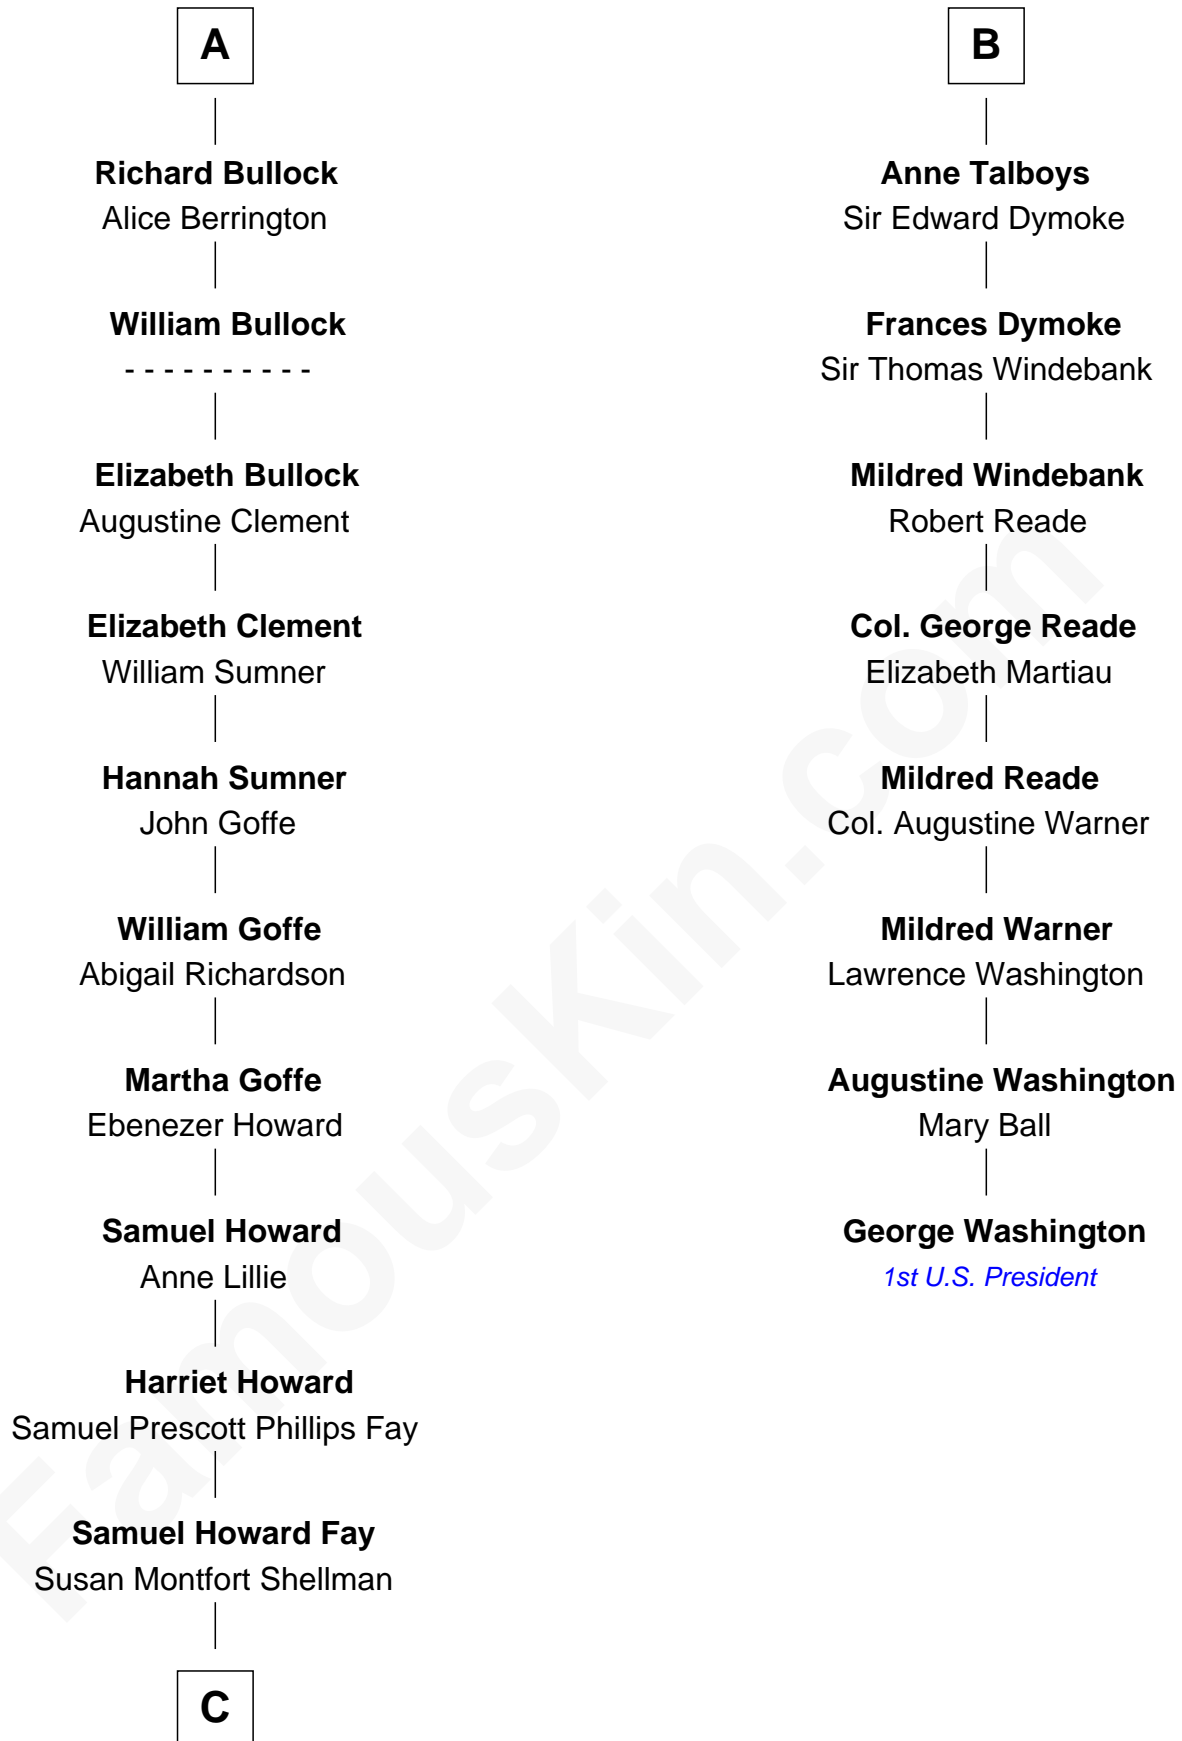

FamousKin.com Relationship Chart of

George H. W. Bush

41st U.S. President

14th cousin 6 times removed of

George Washington

1st U.S. President

William de Montagu
Katherine de Grandison

Sibyl de Montagu
Sir Edmund Fitzalan

Philippe Fitzalan
Sir Richard Sergeaux

Alice Sergeaux
Sir Richard de Vere

Sir John de Vere
Elizabeth Howard

Joan de Vere
Sir William Norreys

Margaret Norreys
Gilbert Bullock

Thomas Bullock
Alice Kingsmill

A

Philippa de Montagu
Sir Roger de Mortimer

Edmund Mortimer
Philippa Plantagenet

Elizabeth Mortimer
Sir Henry Percy

Sir Henry Percy
Eleanor Neville

Sir Henry Percy
Eleanor Poynings

Margaret Percy
Sir William Gascoigne

Elizabeth Gascoigne
Sir George Talboys

B

C

—
Harriet Eleanor Fay
Rev. James Smith Bush

—
Samuel Prescott Bush
Flora Sheldon

—
Prescott Sheldon Bush
Dorothy Wear Walker

—
George H. W. Bush
41st U.S. President