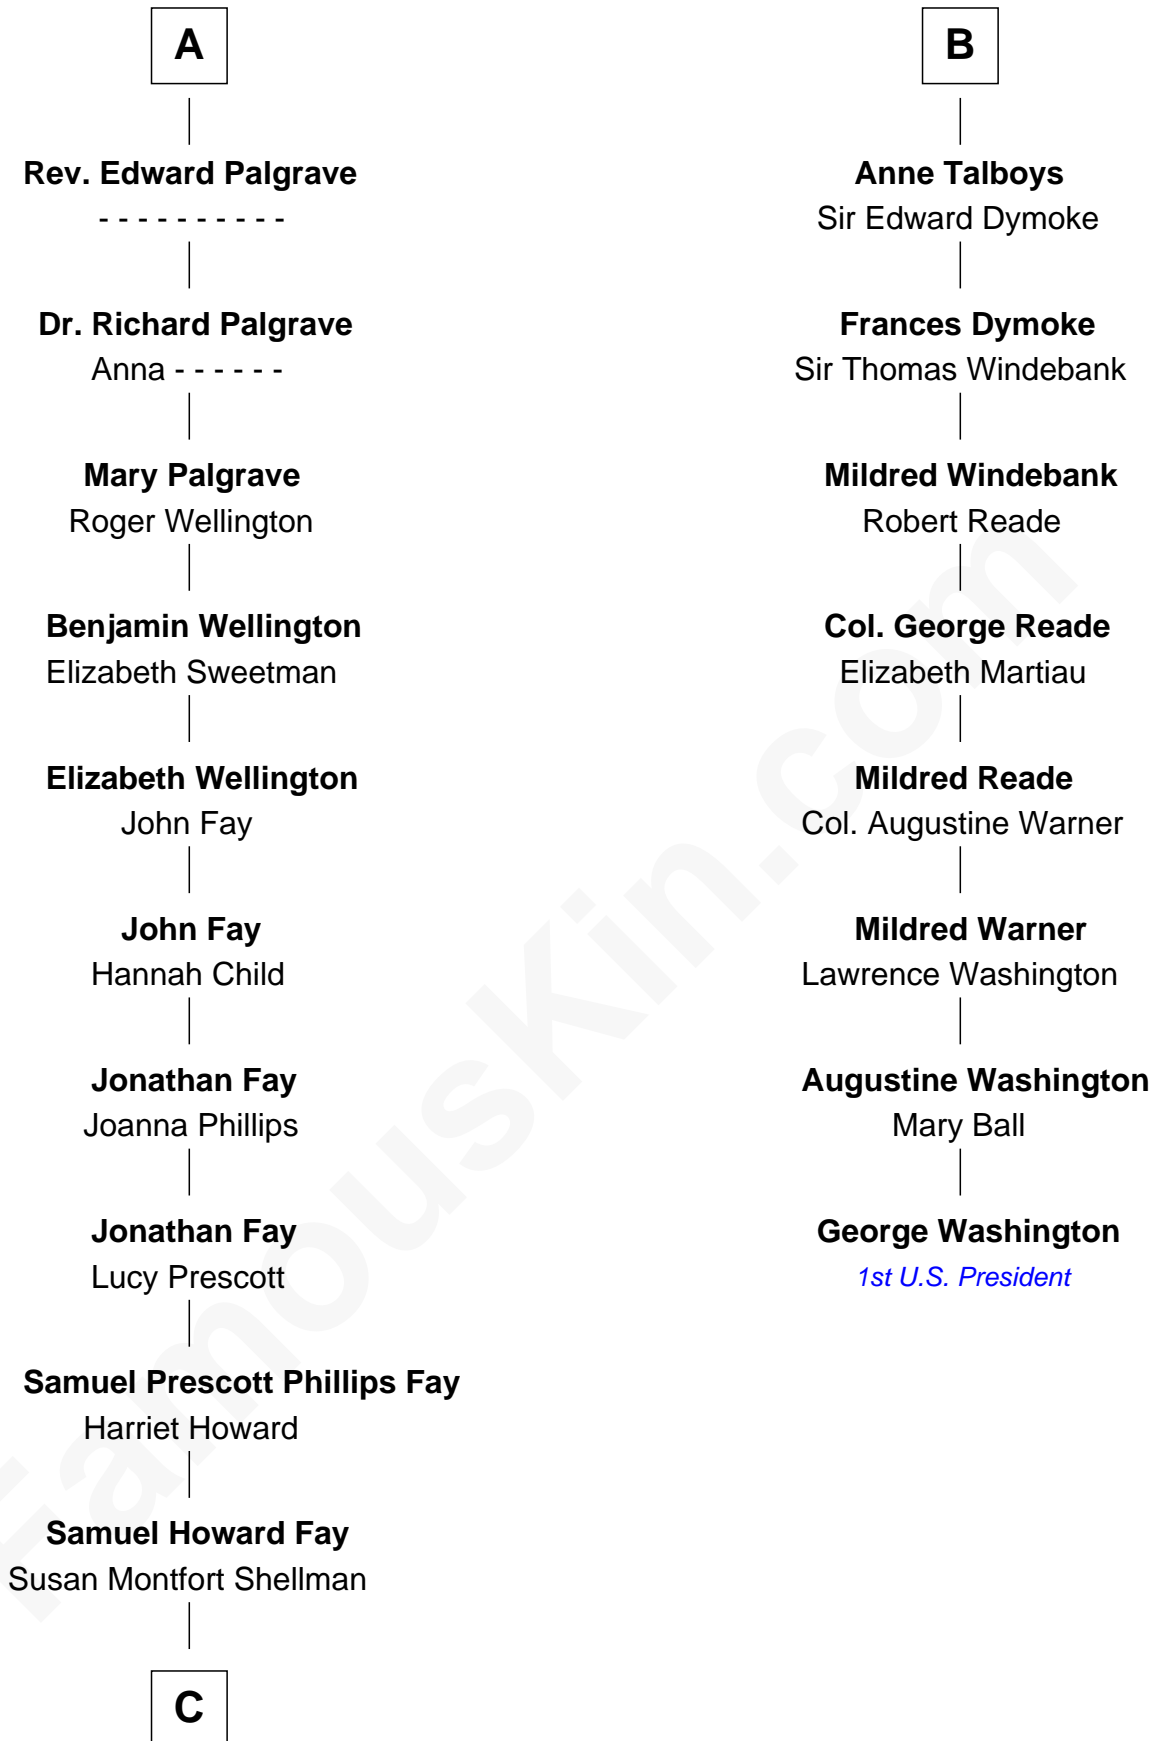

FamousKin.com Relationship Chart of

George H. W. Bush

41st U.S. President

14th cousin 6 times removed of

George Washington

1st U.S. President

C

—
Harriet Eleanor Fay
Rev. James Smith Bush

—
Samuel Prescott Bush
Flora Sheldon

—
Prescott Sheldon Bush
Dorothy Wear Walker

—
George H. W. Bush
41st U.S. President

FamousKin.com