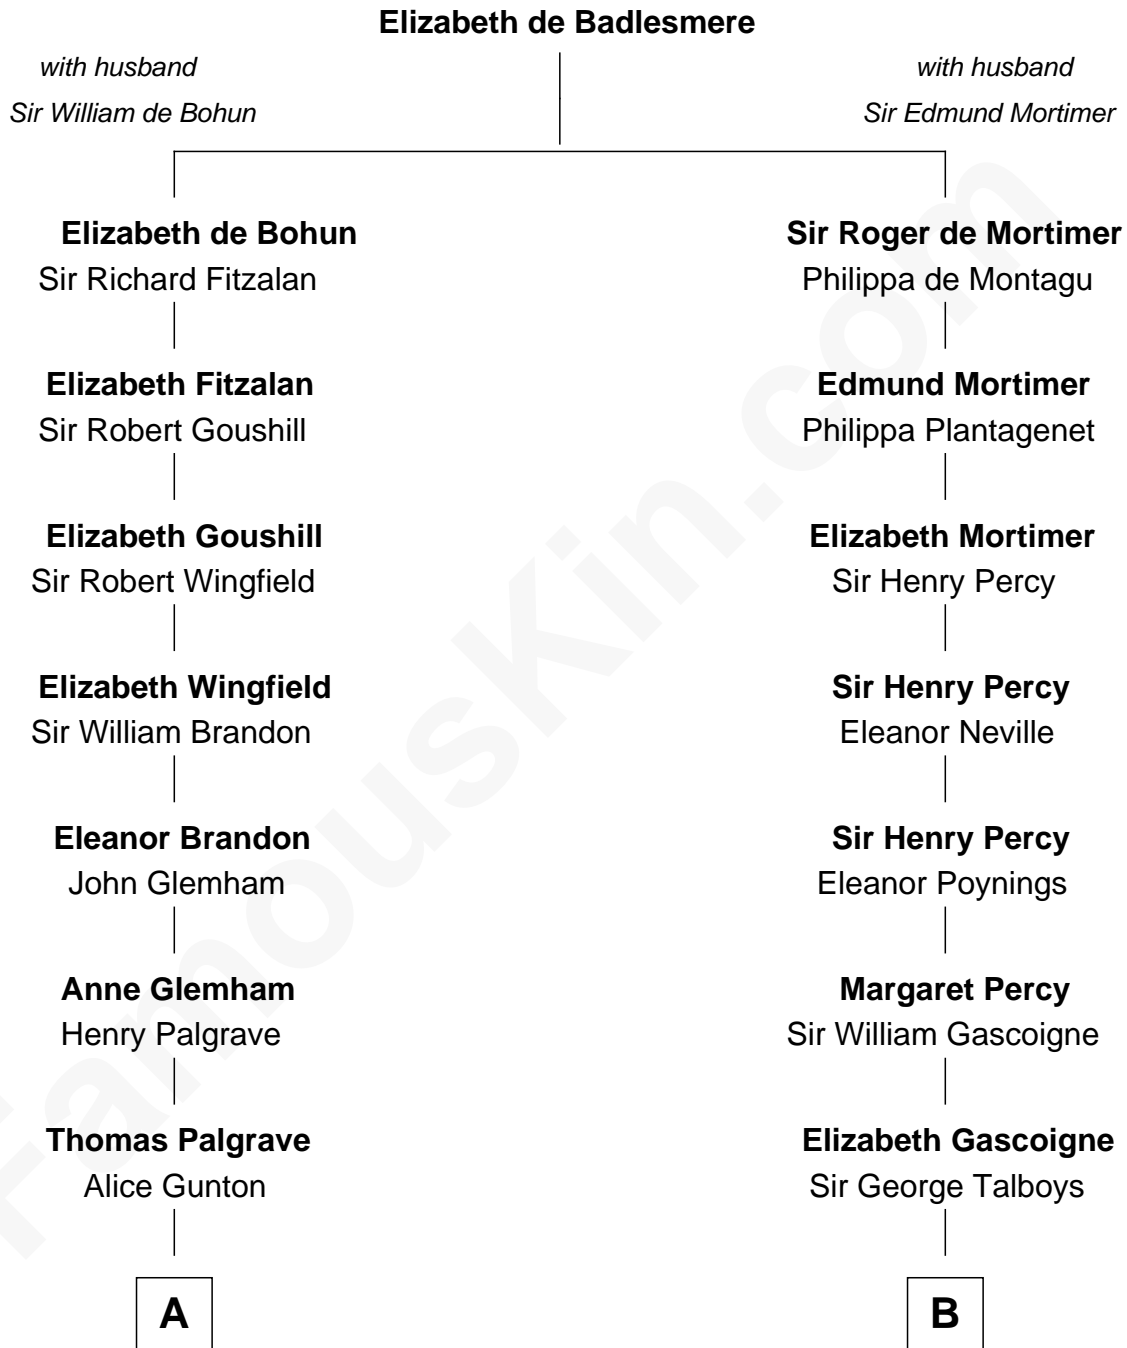

FamousKin.com Relationship Chart of

George H. W. Bush

41st U.S. President

14th cousin 6 times removed of

George Washington

1st U.S. President

C

—
Harriet Eleanor Fay
Rev. James Smith Bush

—
Samuel Prescott Bush
Flora Sheldon

—
Prescott Sheldon Bush
Dorothy Wear Walker

—
George H. W. Bush
41st U.S. President

FamousKin.com