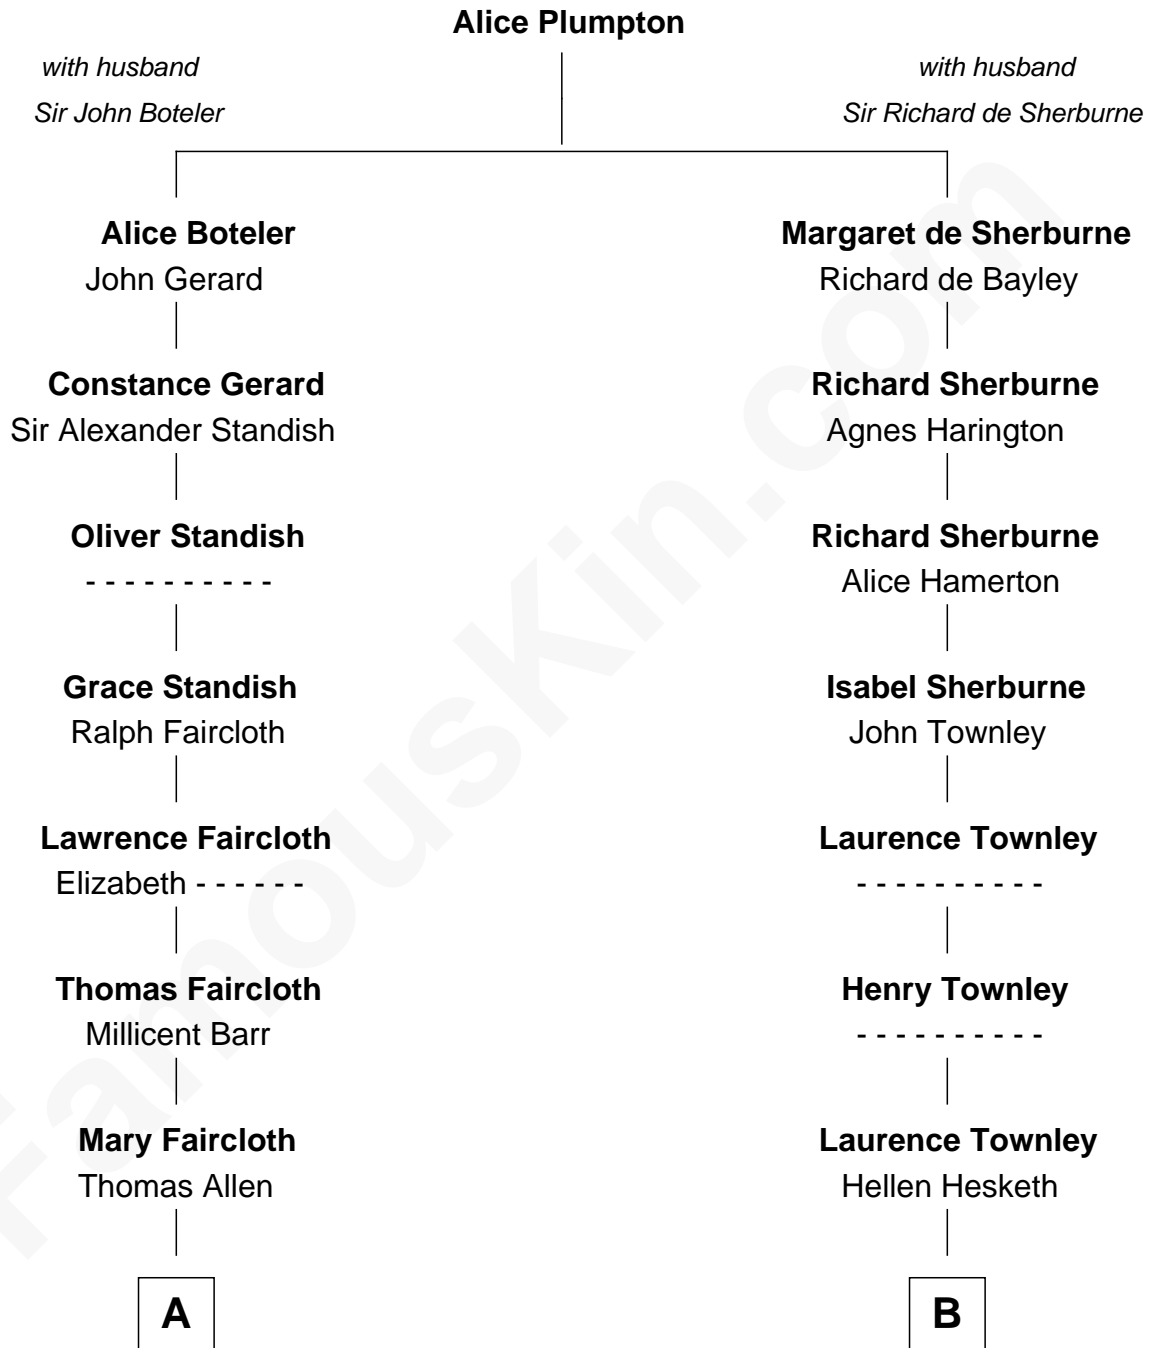

FamousKin.com Relationship Chart of

George H. W. Bush

41st U.S. President

13th cousin 5 times removed of

George Washington

1st U.S. President

C

—
Prescott Sheldon Bush

Dorothy Wear Walker

—
George H. W. Bush

41st U.S. President

FamousKin.com