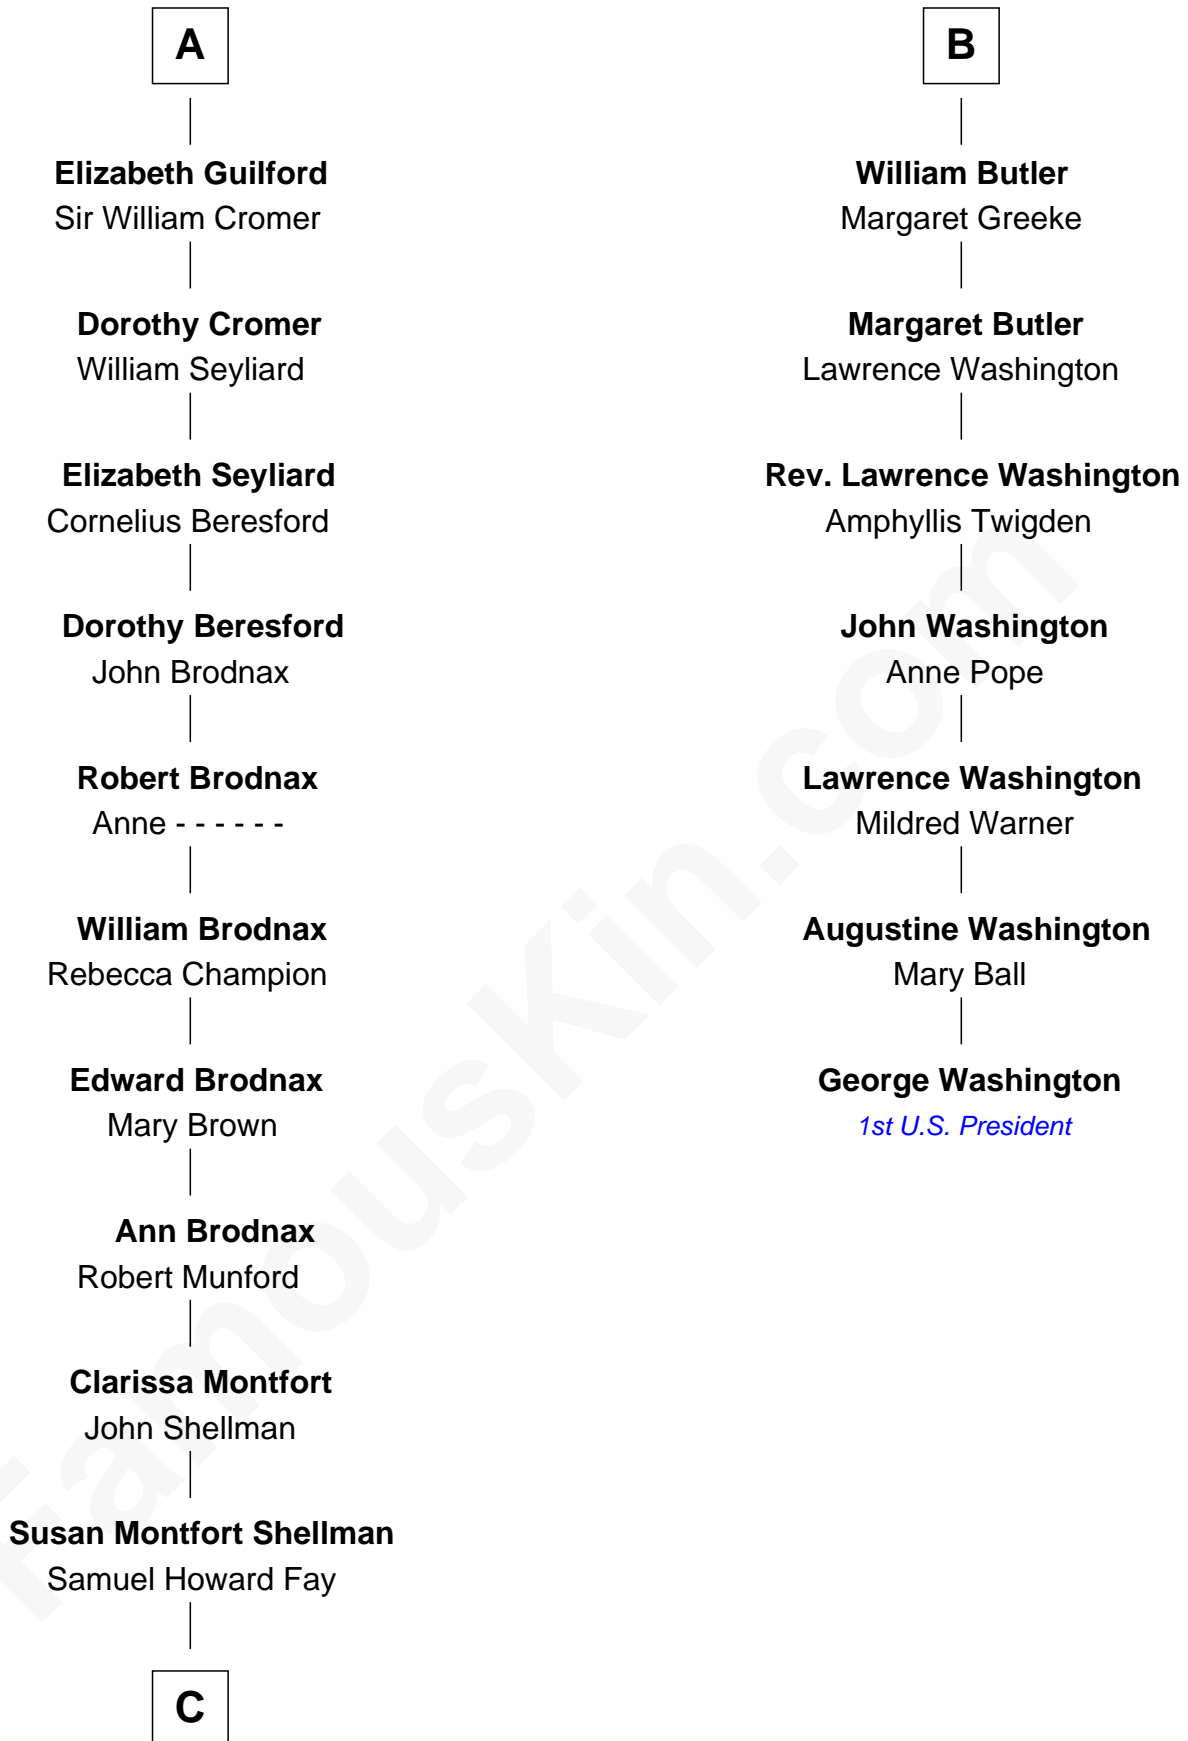

FamousKin.com Relationship Chart of

George H. W. Bush

41st U.S. President

13th cousin 7 times removed of

George Washington

1st U.S. President

Sir Robert de Holland

Maude la Zouche

C

Harriet Eleanor Fay
Rev. James Smith Bush

Samuel Prescott Bush
Flora Sheldon

Prescott Sheldon Bush
Dorothy Wear Walker

George H. W. Bush
41st U.S. President

FamousKin.com