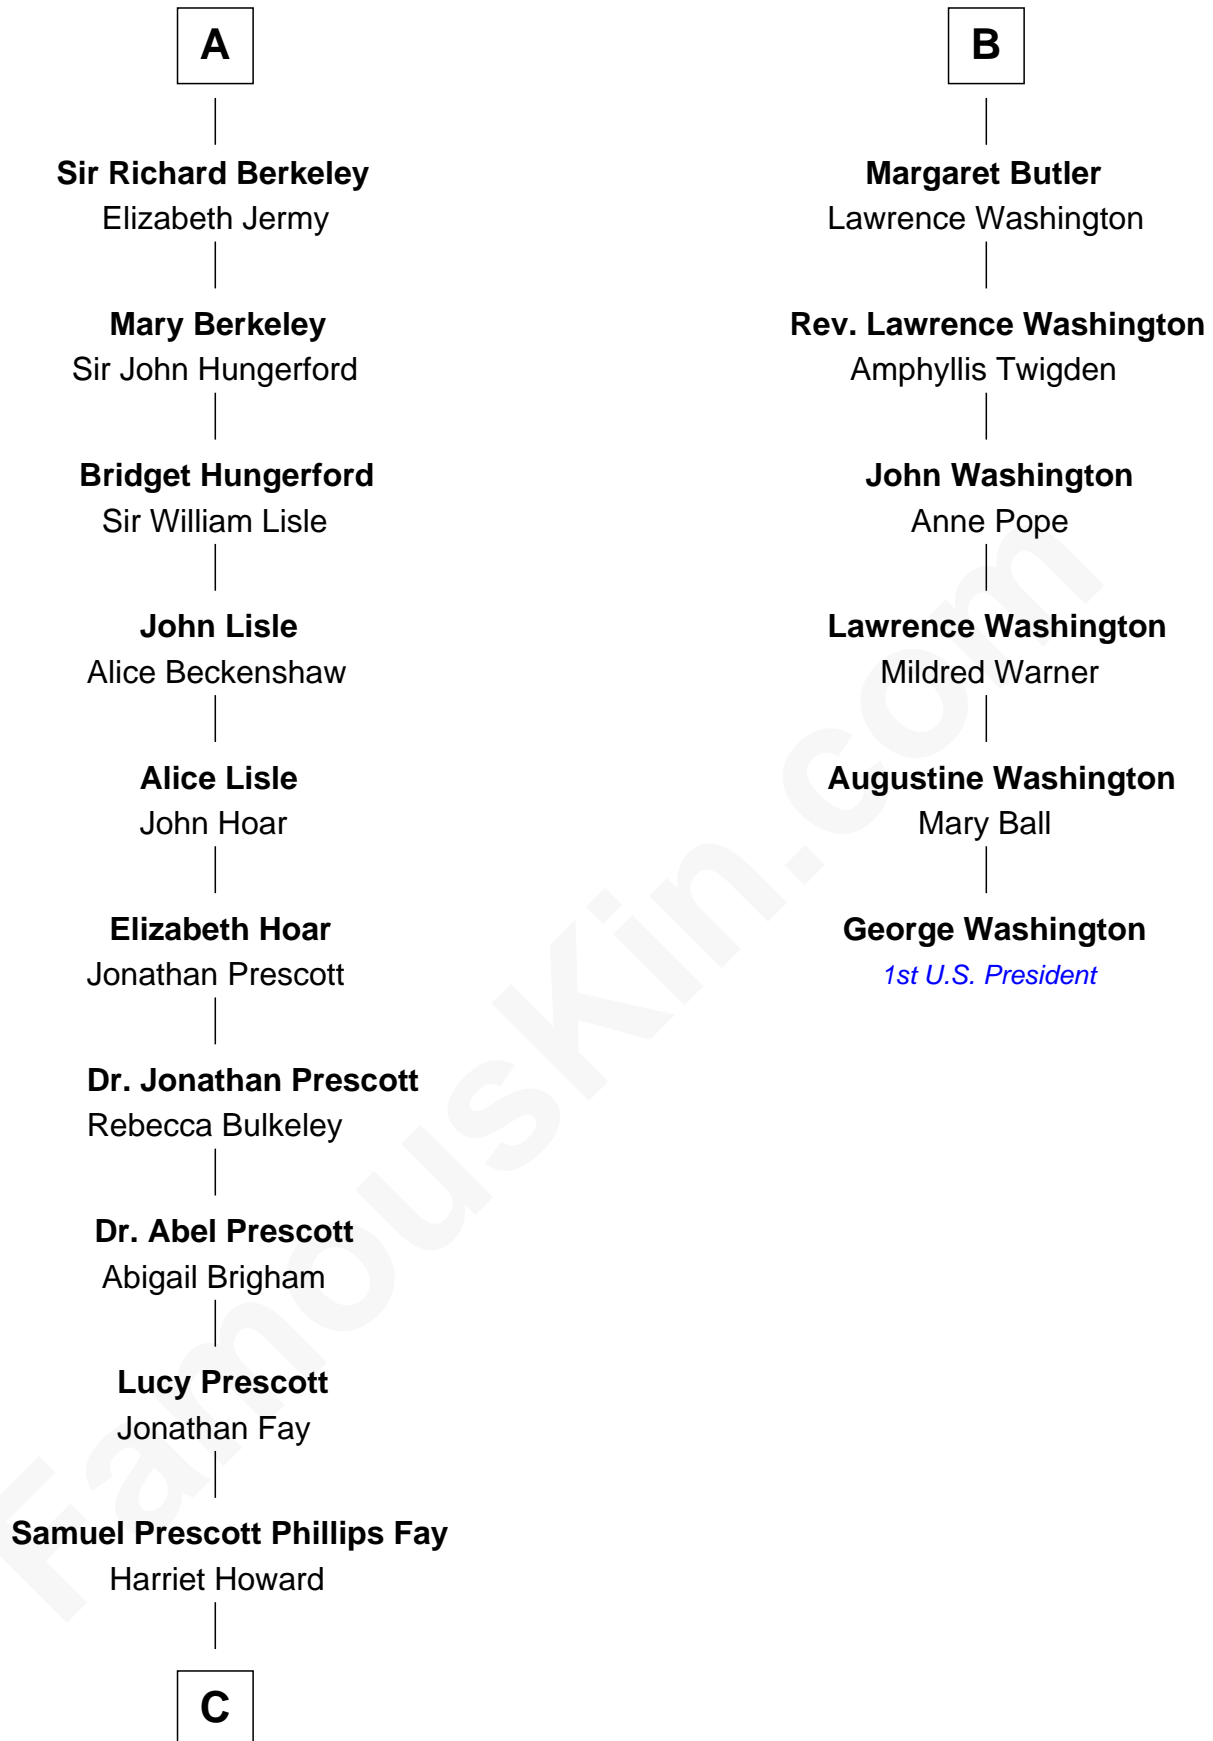

FamousKin.com Relationship Chart of

George H. W. Bush

41st U.S. President

12th cousin 9 times removed of

George Washington

1st U.S. President

Sir Maurice de Berkeley

Eve la Zouche

Katherine de Clyvedon

Sir John Berkeley

Elizabeth Betteshorne

Elizabeth Berkeley

Sir John Sutton

Sir Edmund Sutton

Joyce Tiptoft

Sir John Sutton

Anne Clarell

Margaret Sutton

John Butler

William Butler

Margaret Greeke

B

C

—
Samuel Howard Fay
Susan Montfort Shellman

—
Harriet Eleanor Fay
Rev. James Smith Bush

—
Samuel Prescott Bush
Flora Sheldon

—
Prescott Sheldon Bush
Dorothy Wear Walker

—
George H. W. Bush
41st U.S. President

FamousKin.com