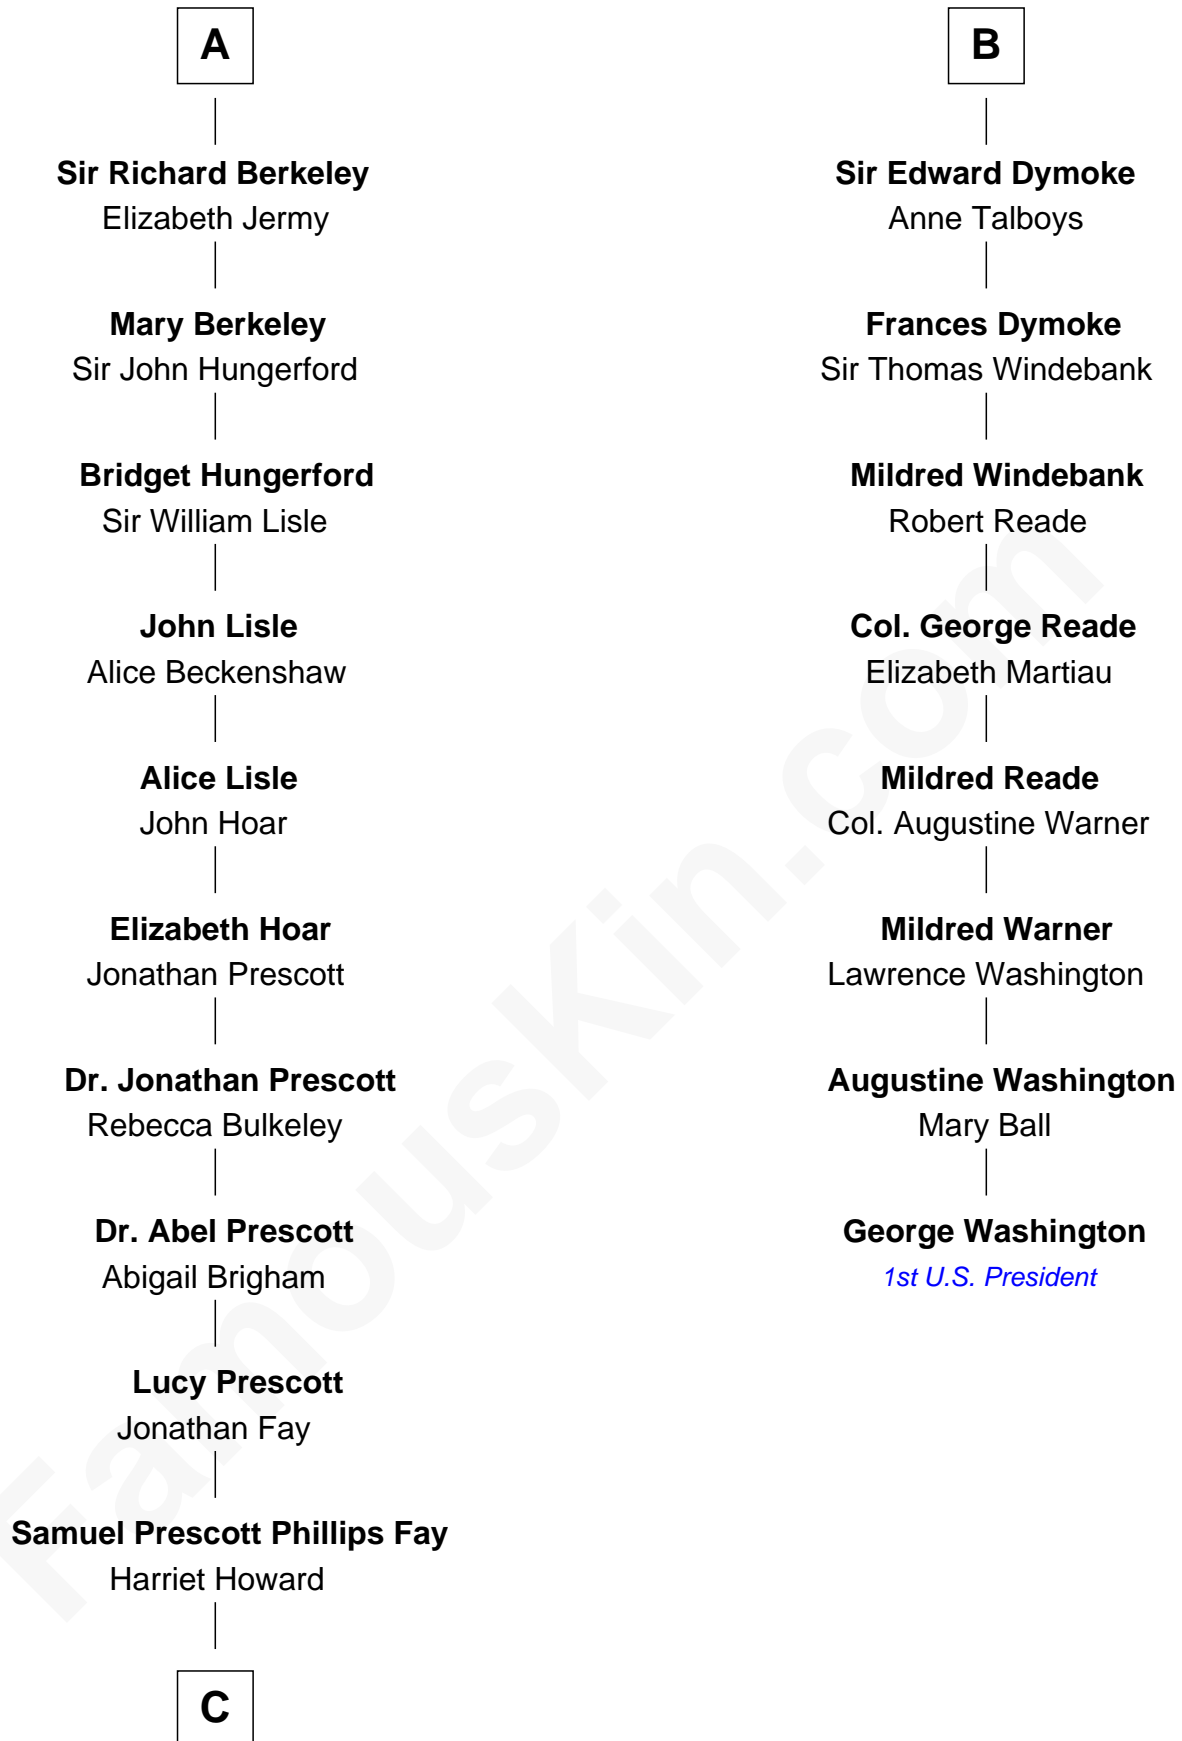

FamousKin.com Relationship Chart of

George H. W. Bush

41st U.S. President

14th cousin 7 times removed of

George Washington

1st U.S. President

Thomas of Brotherton

Alice de Hales

John de Segrave

Elizabeth de Segrave

John de Mowbray

Eleanor de Mowbray

John de Welles

Eudo de Welles

Maud de Greystoke

Sir Lionel de Welles

Joan de Waterton

Margaret de Welles

Sir Thomas Dymoke

Sir Robert Dymoke

Ann Sparrow

B

C

—
Samuel Howard Fay
Susan Montfort Shellman

—
Harriet Eleanor Fay
Rev. James Smith Bush

—
Samuel Prescott Bush
Flora Sheldon

—
Prescott Sheldon Bush
Dorothy Wear Walker

—
George H. W. Bush
41st U.S. President

FamousKin.com