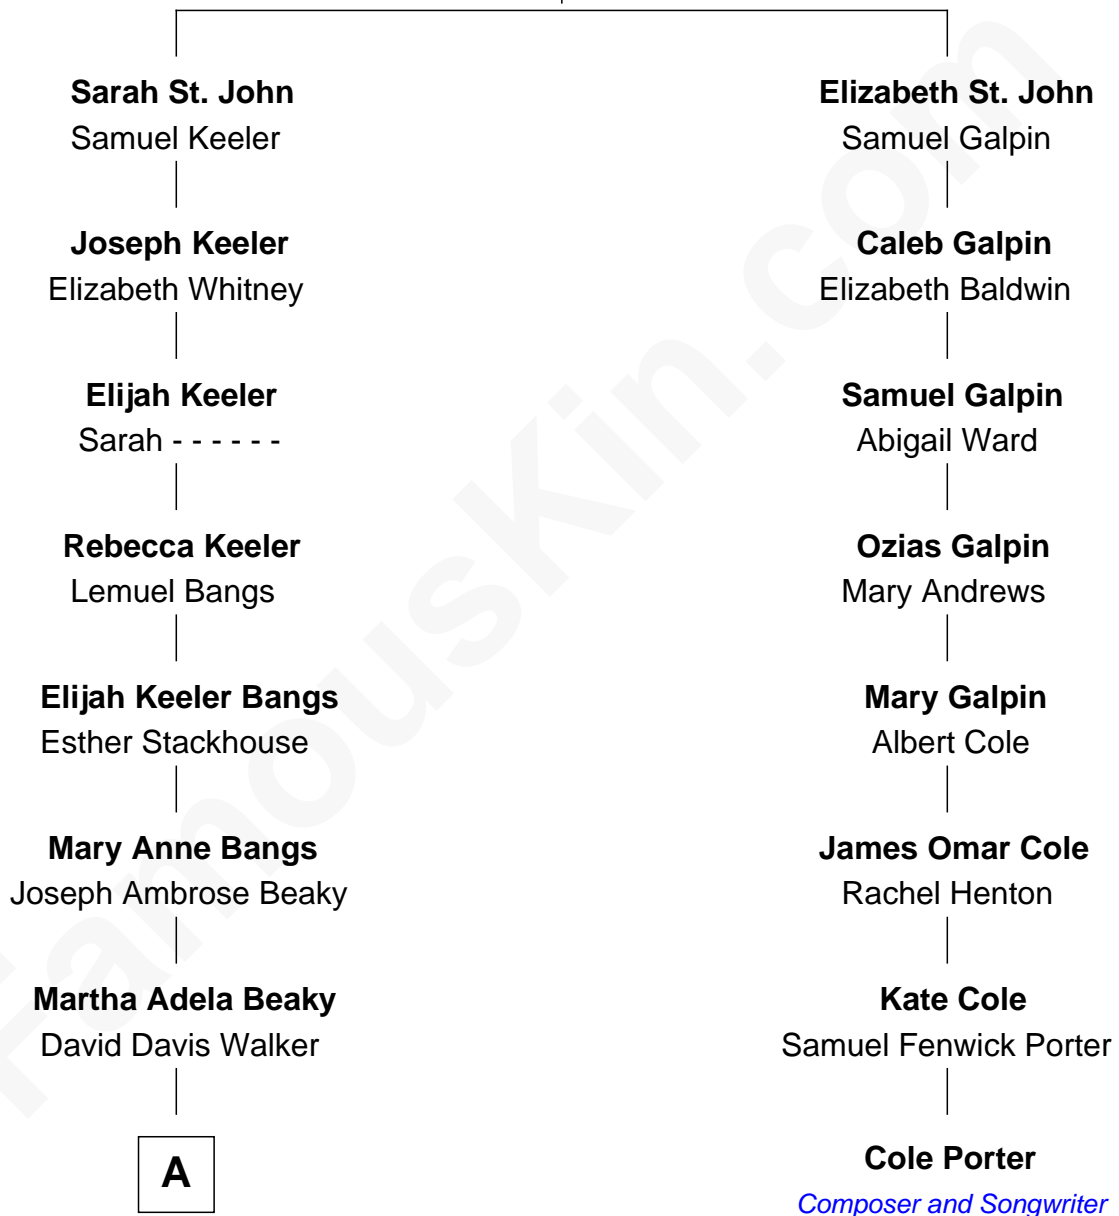

**FamousKin.com**  
**Relationship Chart of**  
**George H. W. Bush**  
*41st U.S. President*

**7th cousin 2 times removed of**  
**Cole Porter**  
*American Composer and Songwriter*

**Mark St. John**  
 Elizabeth Stanley

A

George Herbert Walker

Lucretia Wear

Dorothy Wear Walker

Prescott Sheldon Bush

George H. W. Bush

*41st U.S. President*

FamousKin.com