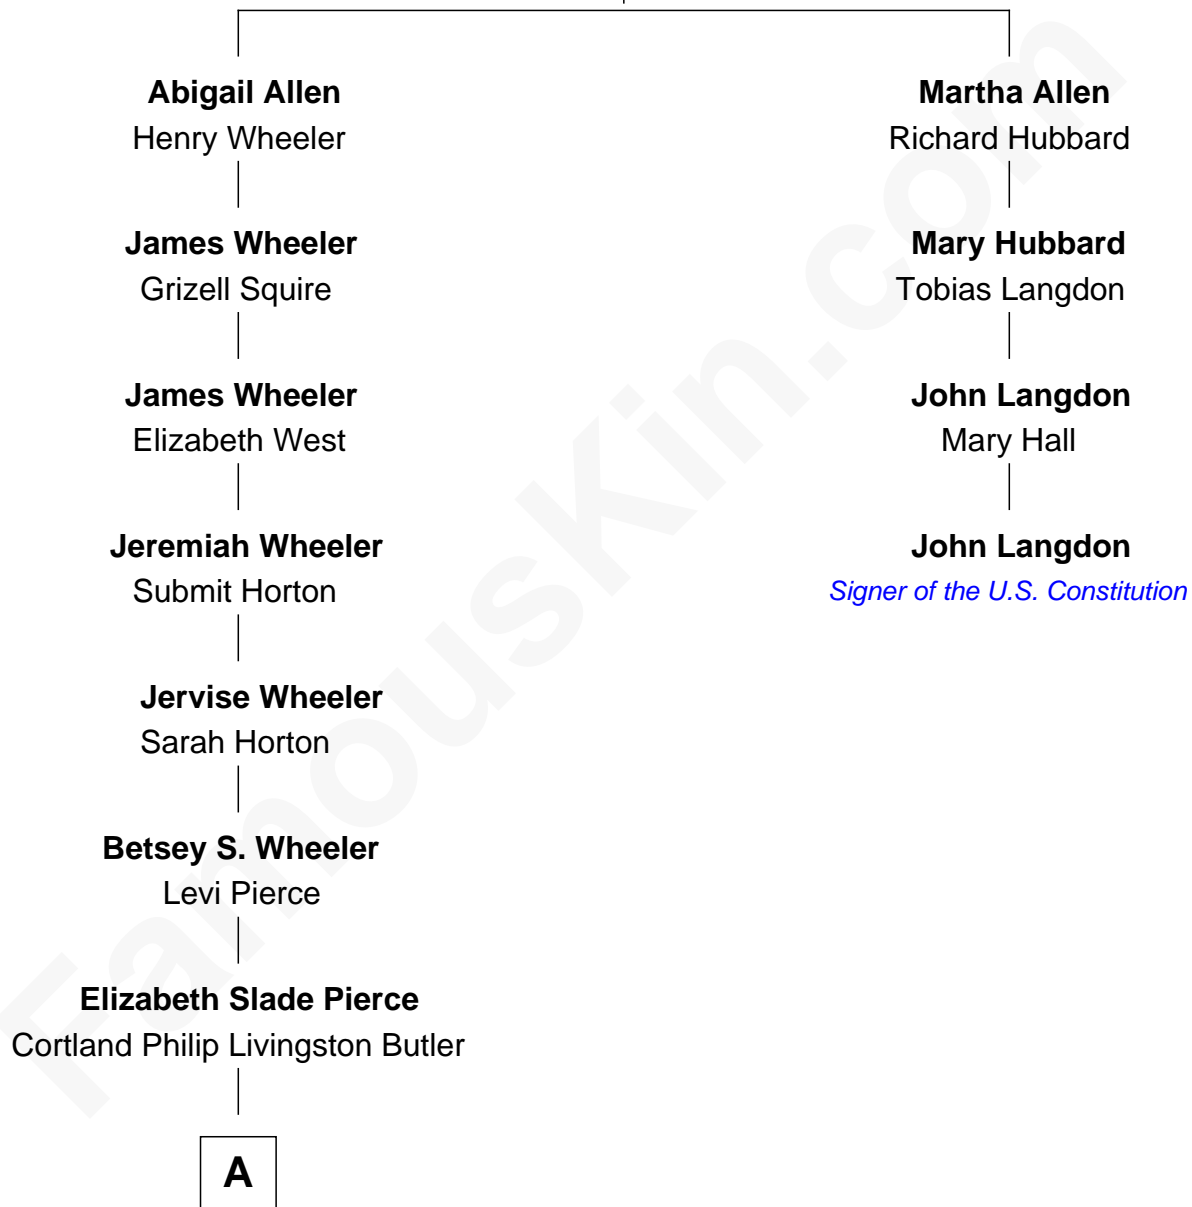

FamousKin.com Relationship Chart of

George H. W. Bush

41st U.S. President

3rd cousin 7 times removed of

John Langdon

Signer of the U.S. Constitution

William Allen

Ann Goodale

A

—
Mary Elizabeth Butler
Robert Emmet Sheldon

—
Flora Sheldon
Samuel Prescott Bush

—
Prescott Sheldon Bush
Dorothy Wear Walker

—
George H. W. Bush
41st U.S. President

FamousKin.com