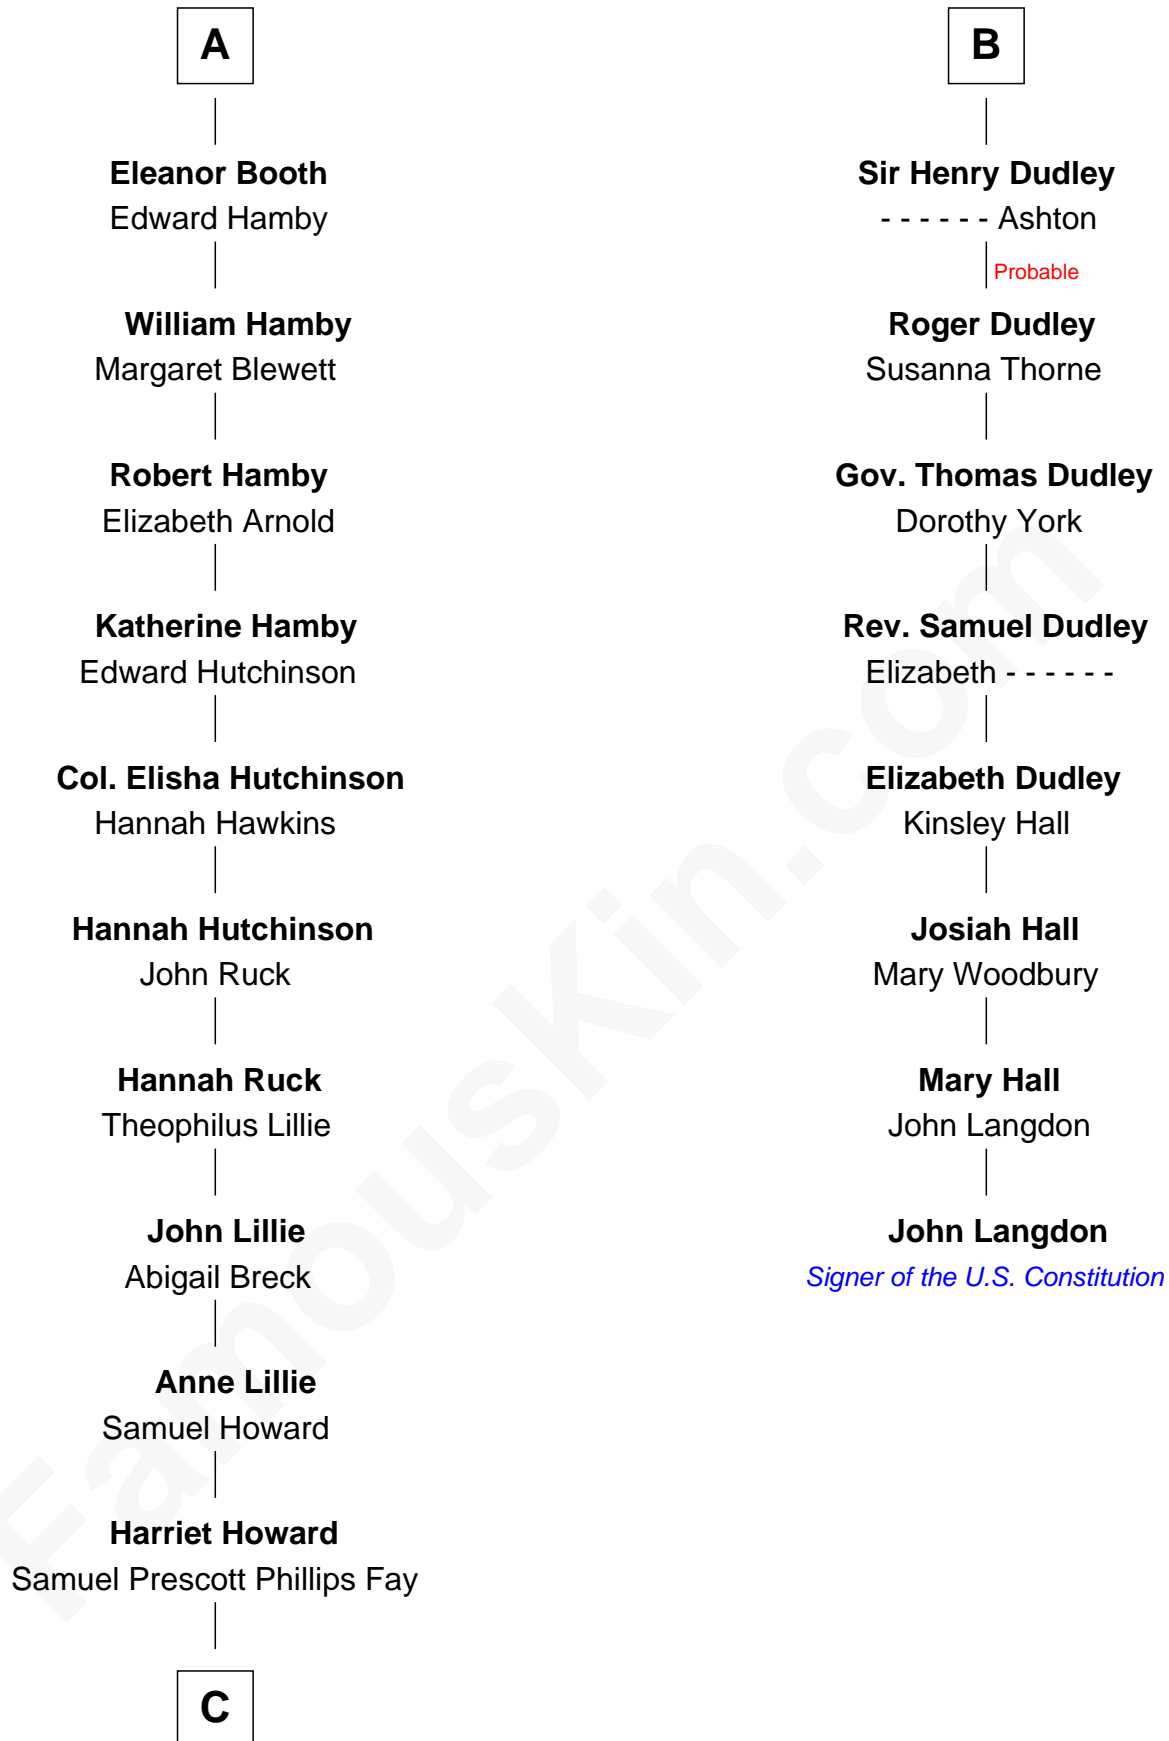

FamousKin.com Relationship Chart of

George H. W. Bush

41st U.S. President

14th cousin 7 times removed of

John Langdon

Signer of the U.S. Constitution

C

—
Samuel Howard Fay
Susan Montfort Shellman

—
Harriet Eleanor Fay
Rev. James Smith Bush

—
Samuel Prescott Bush
Flora Sheldon

—
Prescott Sheldon Bush
Dorothy Wear Walker

—
George H. W. Bush
41st U.S. President

FamousKin.com