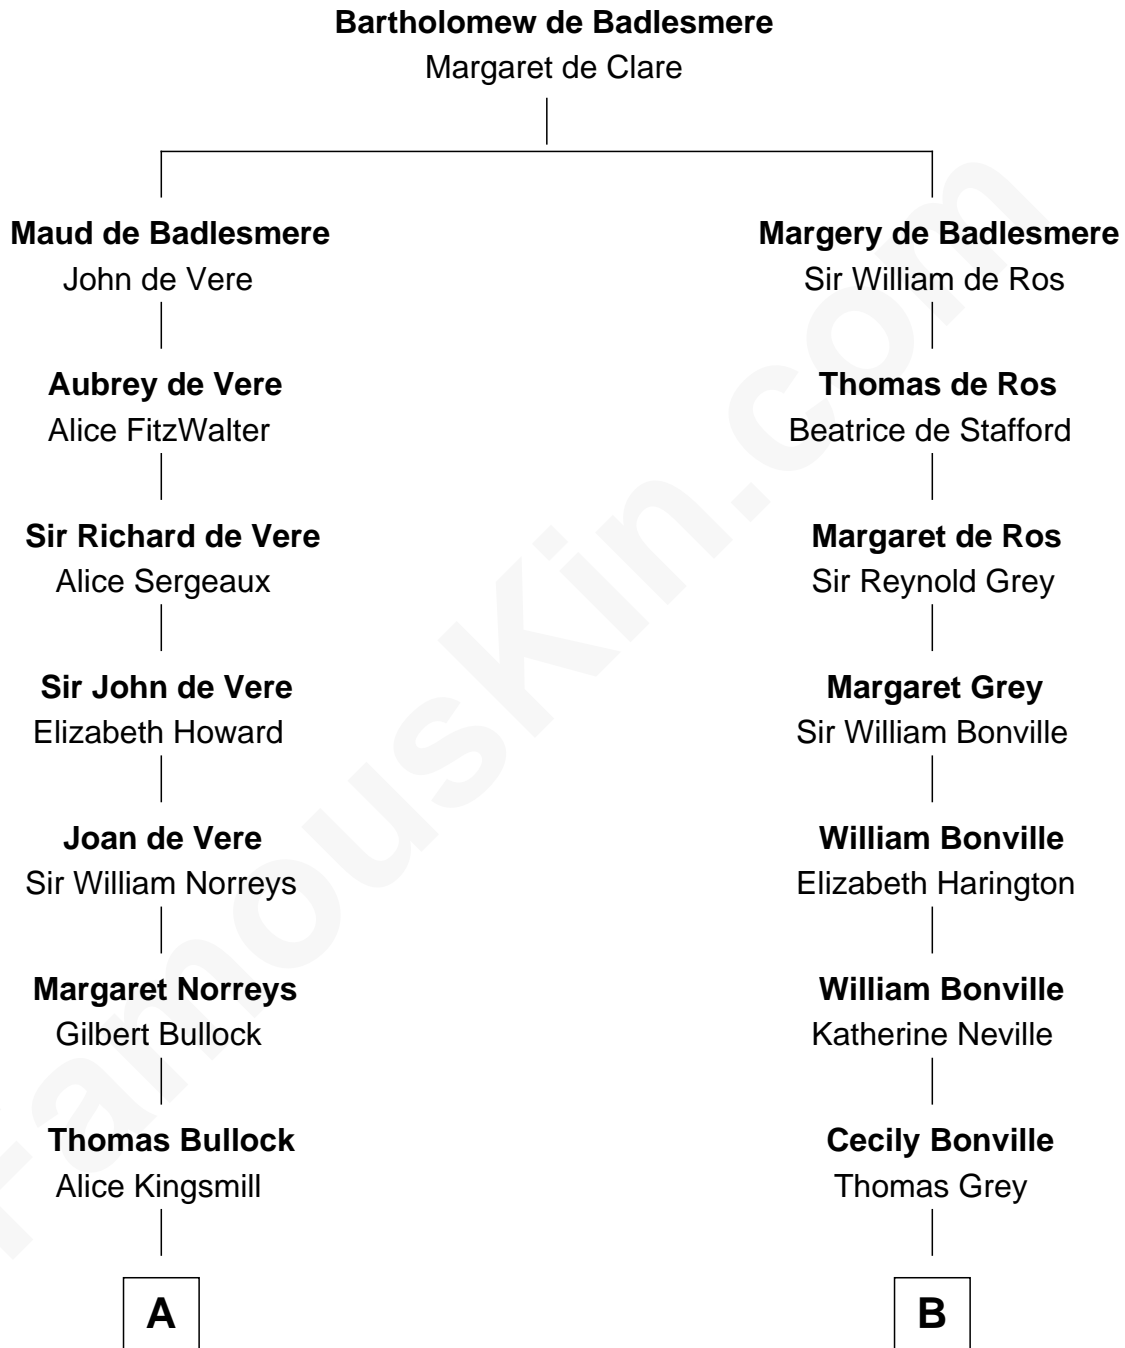

FamousKin.com
Relationship Chart of
George H. W. Bush
41st U.S. President

15th cousin 5 times removed of
John Langdon
Signer of the U.S. Constitution

C

Harriet Eleanor Fay
Rev. James Smith Bush

Samuel Prescott Bush
Flora Sheldon

Prescott Sheldon Bush
Dorothy Wear Walker

George H. W. Bush
41st U.S. President

FamousKin.com