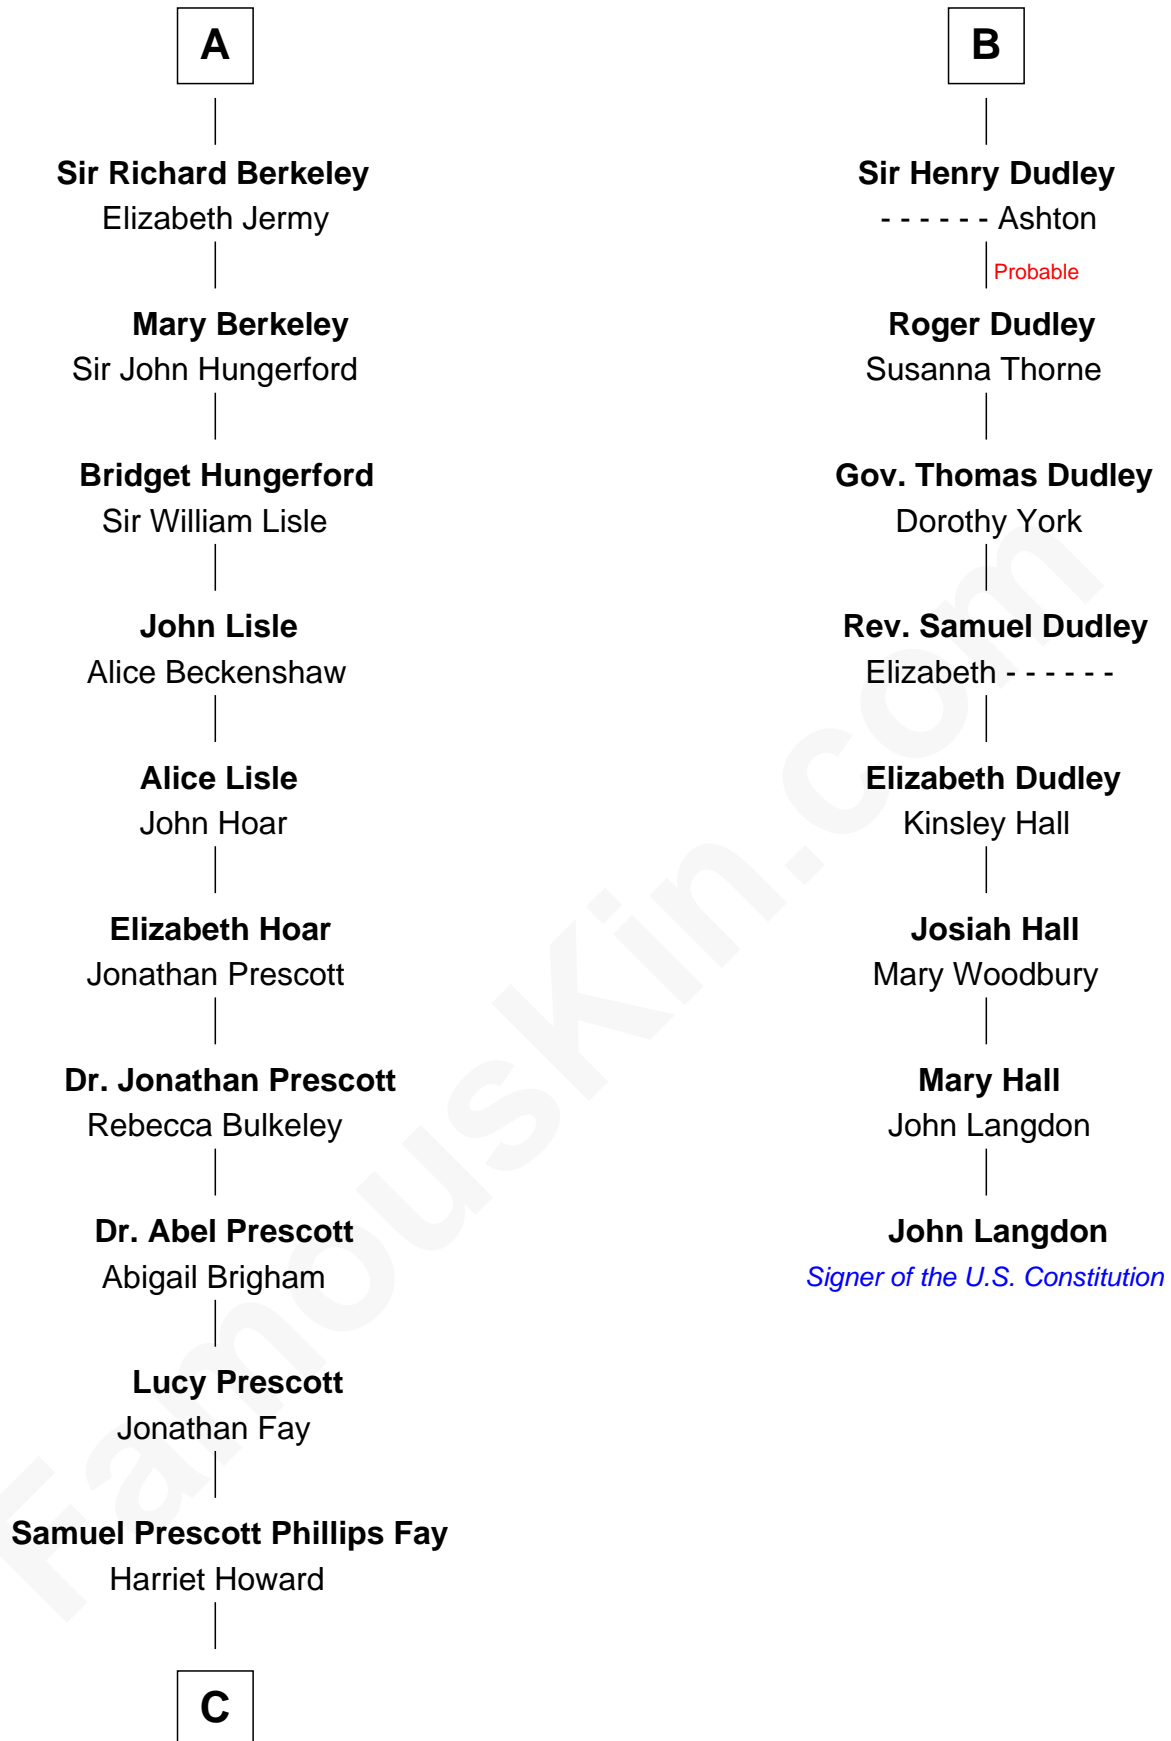

FamousKin.com
Relationship Chart of
George H. W. Bush
41st U.S. President

14th cousin 7 times removed of
John Langdon
Signer of the U.S. Constitution

C

—
Samuel Howard Fay
Susan Montfort Shellman

—
Harriet Eleanor Fay
Rev. James Smith Bush

—
Samuel Prescott Bush
Flora Sheldon

—
Prescott Sheldon Bush
Dorothy Wear Walker

—
George H. W. Bush
41st U.S. President

FamousKin.com