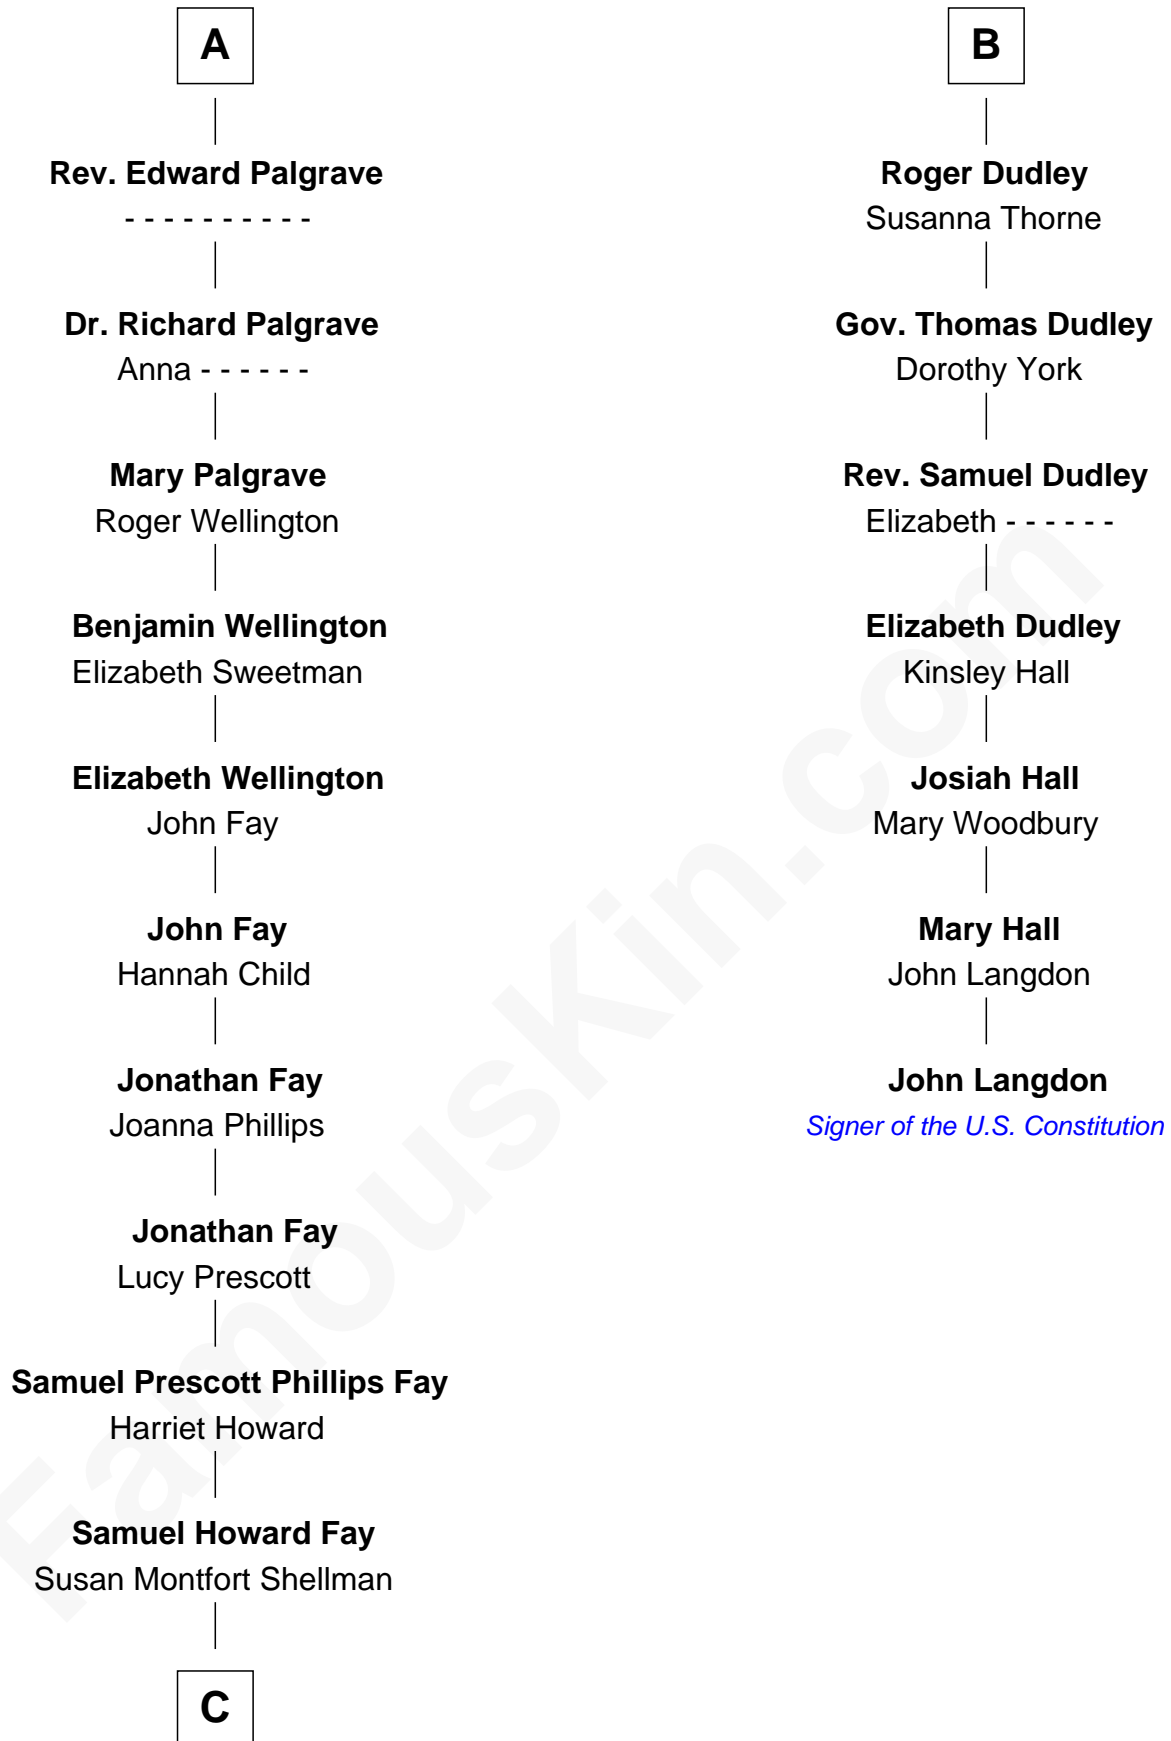

FamousKin.com
Relationship Chart of
George H. W. Bush
41st U.S. President

13th cousin 7 times removed of
John Langdon
Signer of the U.S. Constitution

C

—
Harriet Eleanor Fay
Rev. James Smith Bush

—
Samuel Prescott Bush
Flora Sheldon

—
Prescott Sheldon Bush
Dorothy Wear Walker

—
George H. W. Bush
41st U.S. President

FamousKin.com