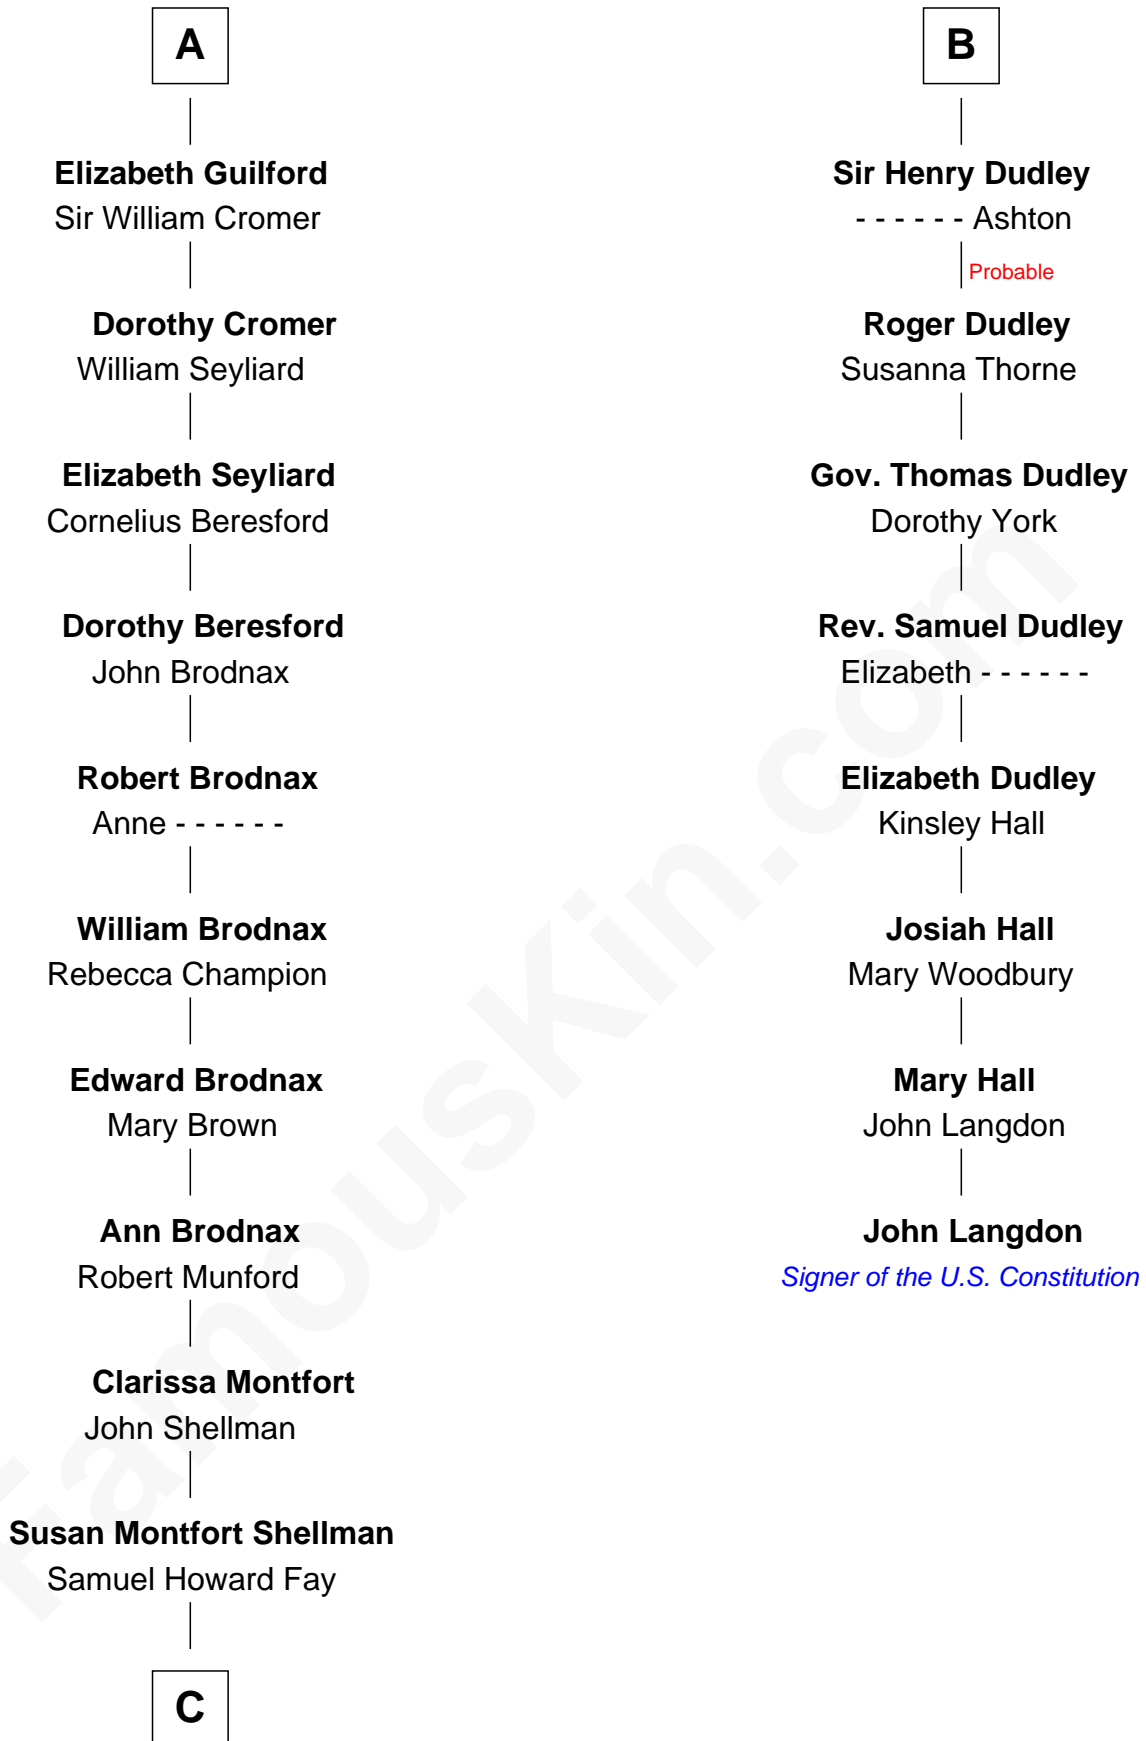

FamousKin.com
Relationship Chart of
George H. W. Bush
41st U.S. President

14th cousin 6 times removed of
John Langdon
Signer of the U.S. Constitution

C

—
Harriet Eleanor Fay
Rev. James Smith Bush

—
Samuel Prescott Bush
Flora Sheldon

—
Prescott Sheldon Bush
Dorothy Wear Walker

—
George H. W. Bush
41st U.S. President

FamousKin.com