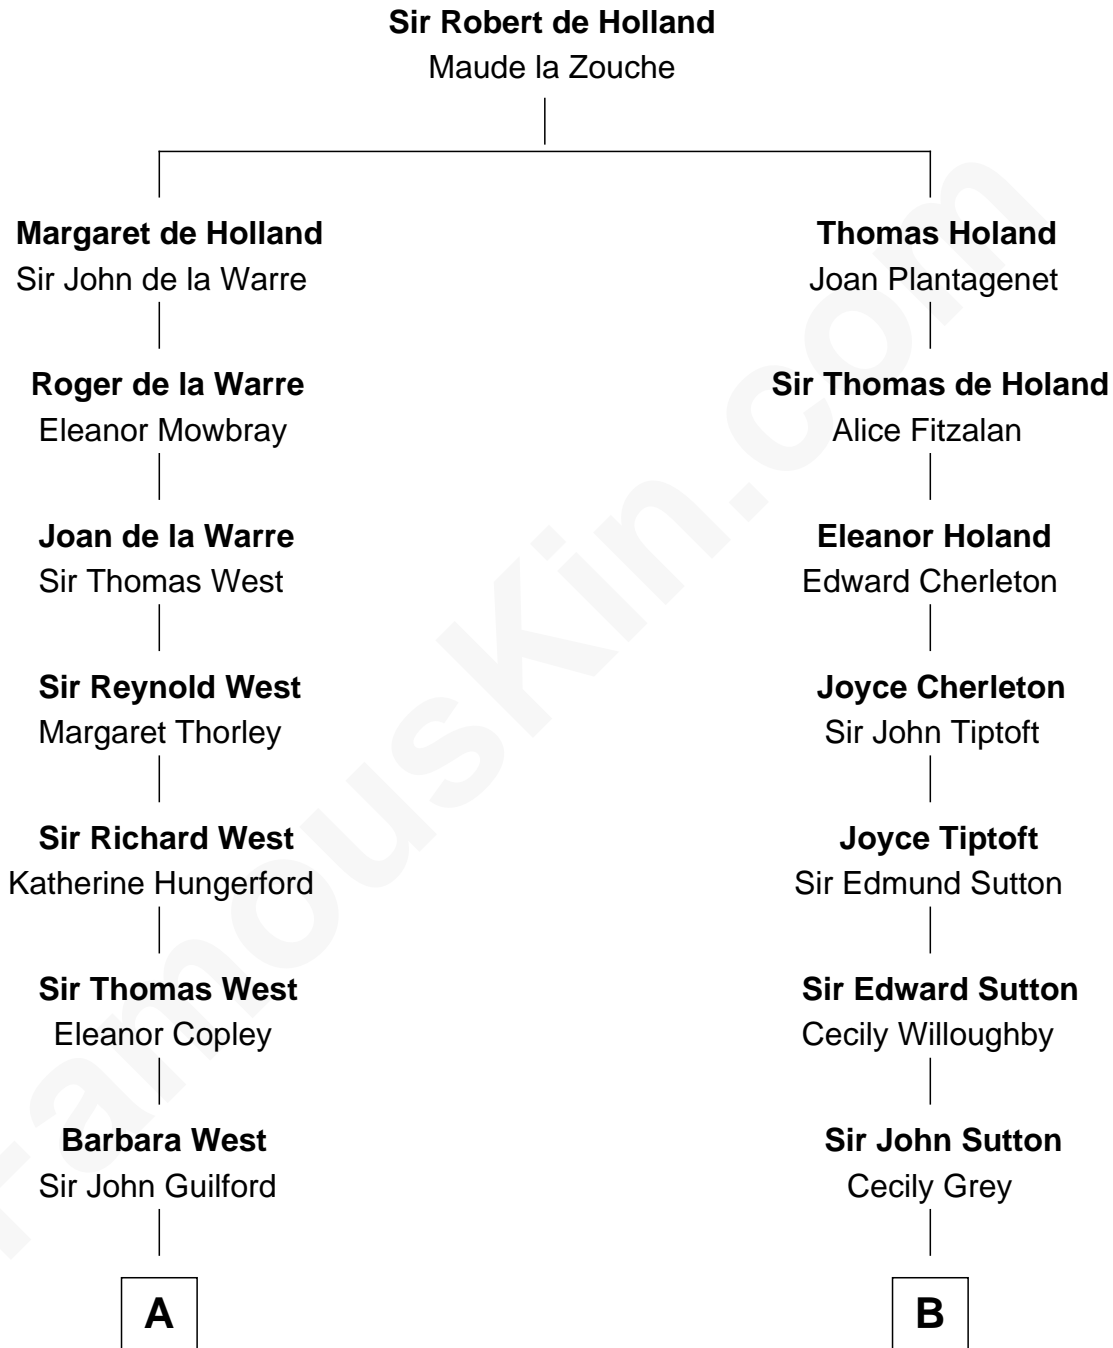

FamousKin.com
Relationship Chart of
George H. W. Bush
41st U.S. President

14th cousin 6 times removed of
John Langdon
Signer of the U.S. Constitution

C

—
Harriet Eleanor Fay
Rev. James Smith Bush

—
Samuel Prescott Bush
Flora Sheldon

—
Prescott Sheldon Bush
Dorothy Wear Walker

—
George H. W. Bush
41st U.S. President

FamousKin.com