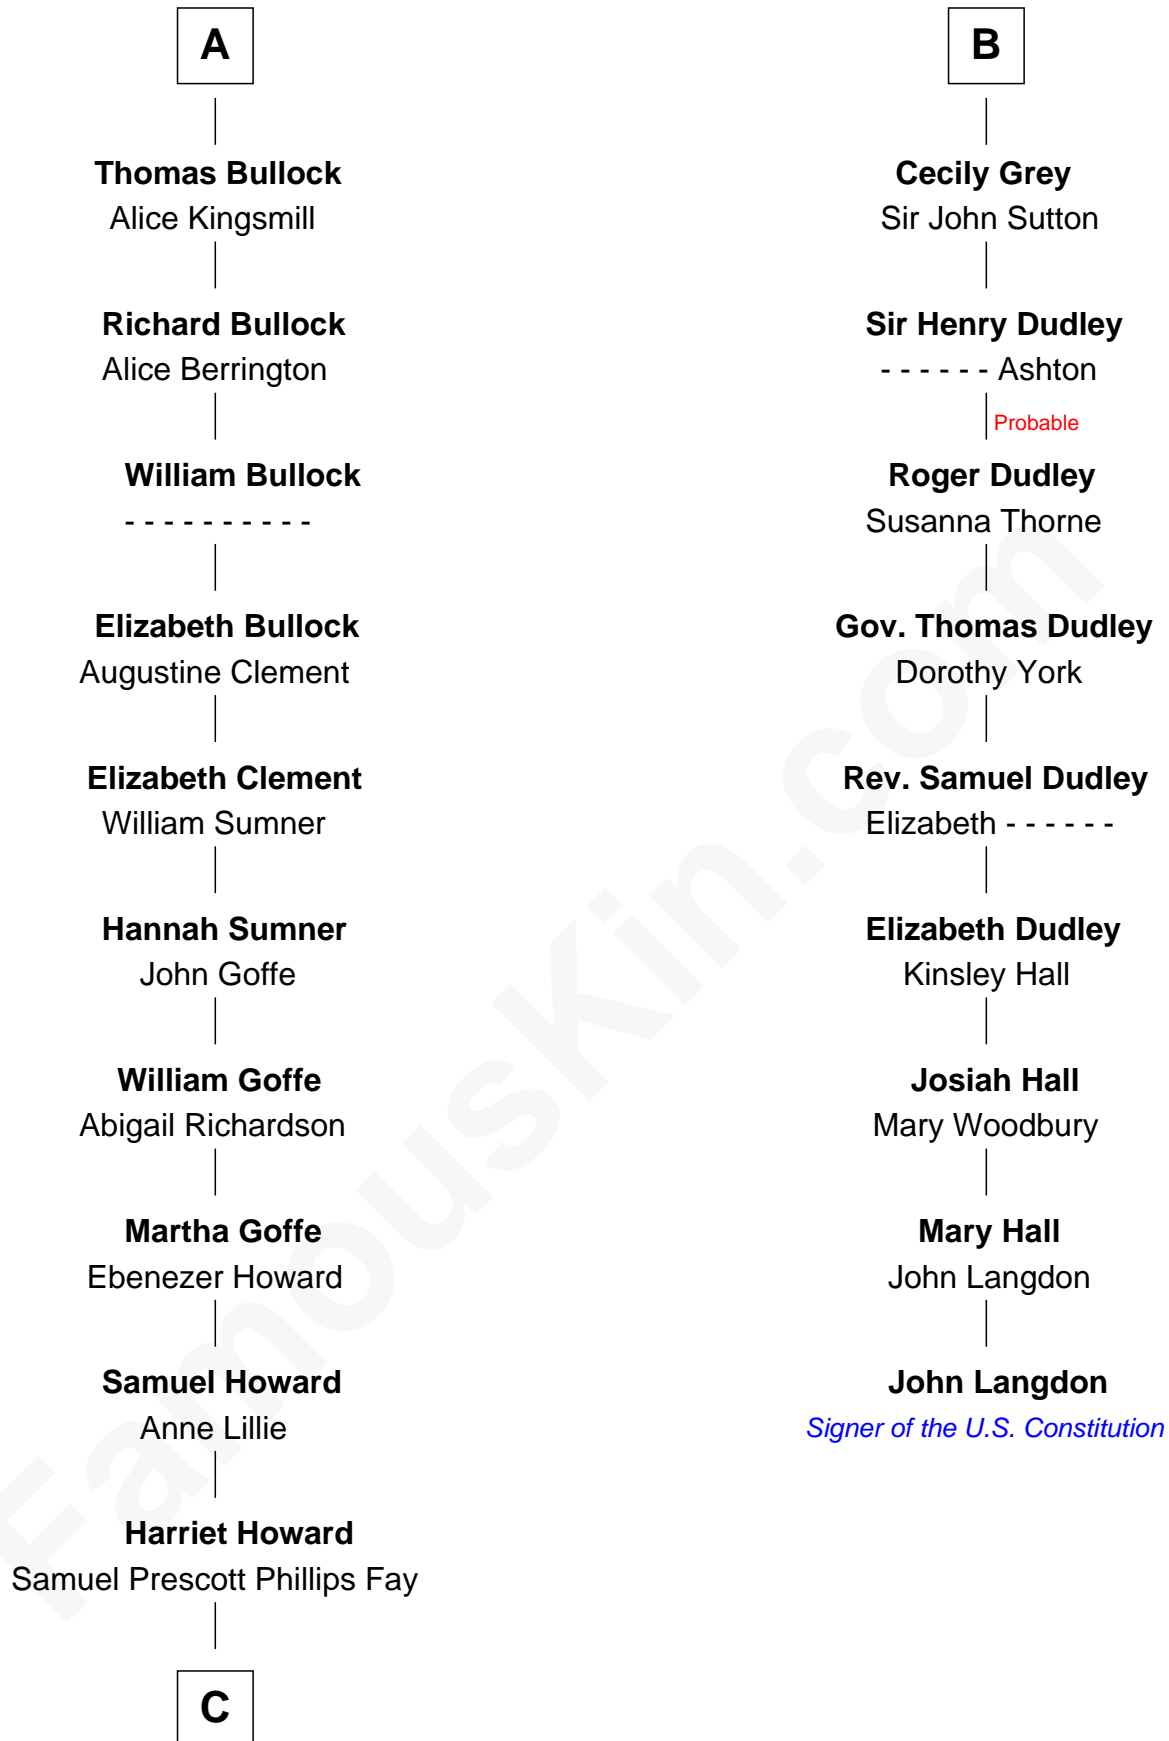

**FamousKin.com**  
**Relationship Chart of**  
**George H. W. Bush**  
*41st U.S. President*

**15th cousin 6 times removed of**  
**John Langdon**  
*Signer of the U.S. Constitution*

**C**

—  
**Samuel Howard Fay**  
Susan Montfort Shellman

—  
**Harriet Eleanor Fay**  
Rev. James Smith Bush

—  
**Samuel Prescott Bush**  
Flora Sheldon

—  
**Prescott Sheldon Bush**  
Dorothy Wear Walker

—  
**George H. W. Bush**  
*41st U.S. President*

FamousKin.com