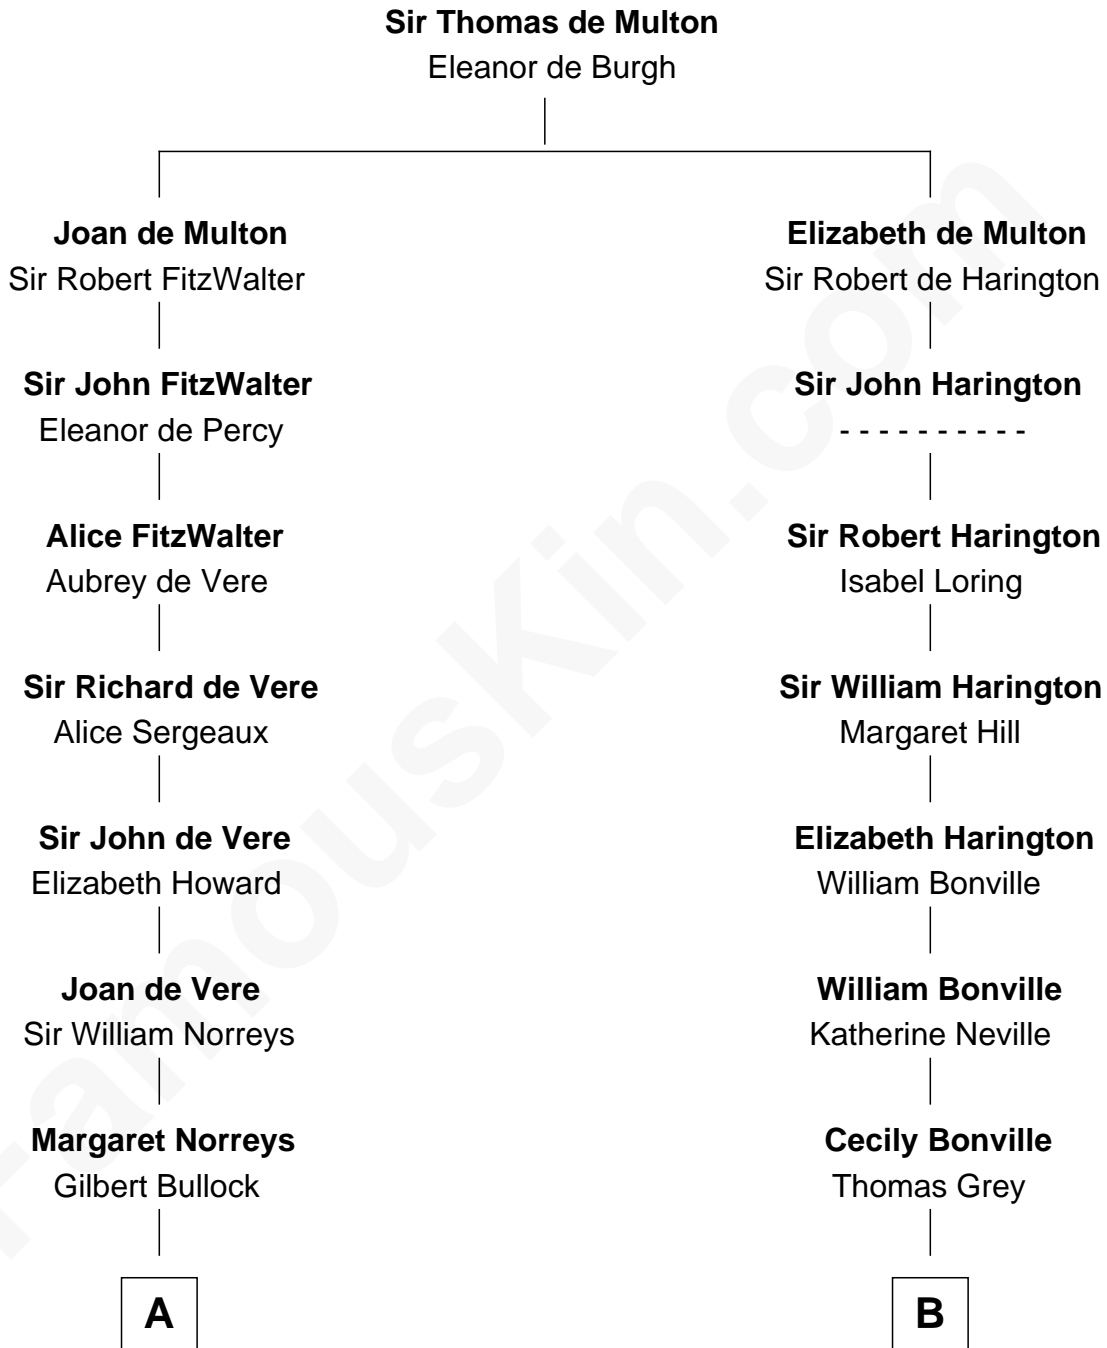

**FamousKin.com**  
**Relationship Chart of**  
**George H. W. Bush**  
*41st U.S. President*

**15th cousin 6 times removed of**  
**John Langdon**  
*Signer of the U.S. Constitution*

**C**

—  
**Samuel Howard Fay**  
Susan Montfort Shellman

—  
**Harriet Eleanor Fay**  
Rev. James Smith Bush

—  
**Samuel Prescott Bush**  
Flora Sheldon

—  
**Prescott Sheldon Bush**  
Dorothy Wear Walker

—  
**George H. W. Bush**  
*41st U.S. President*

FamousKin.com