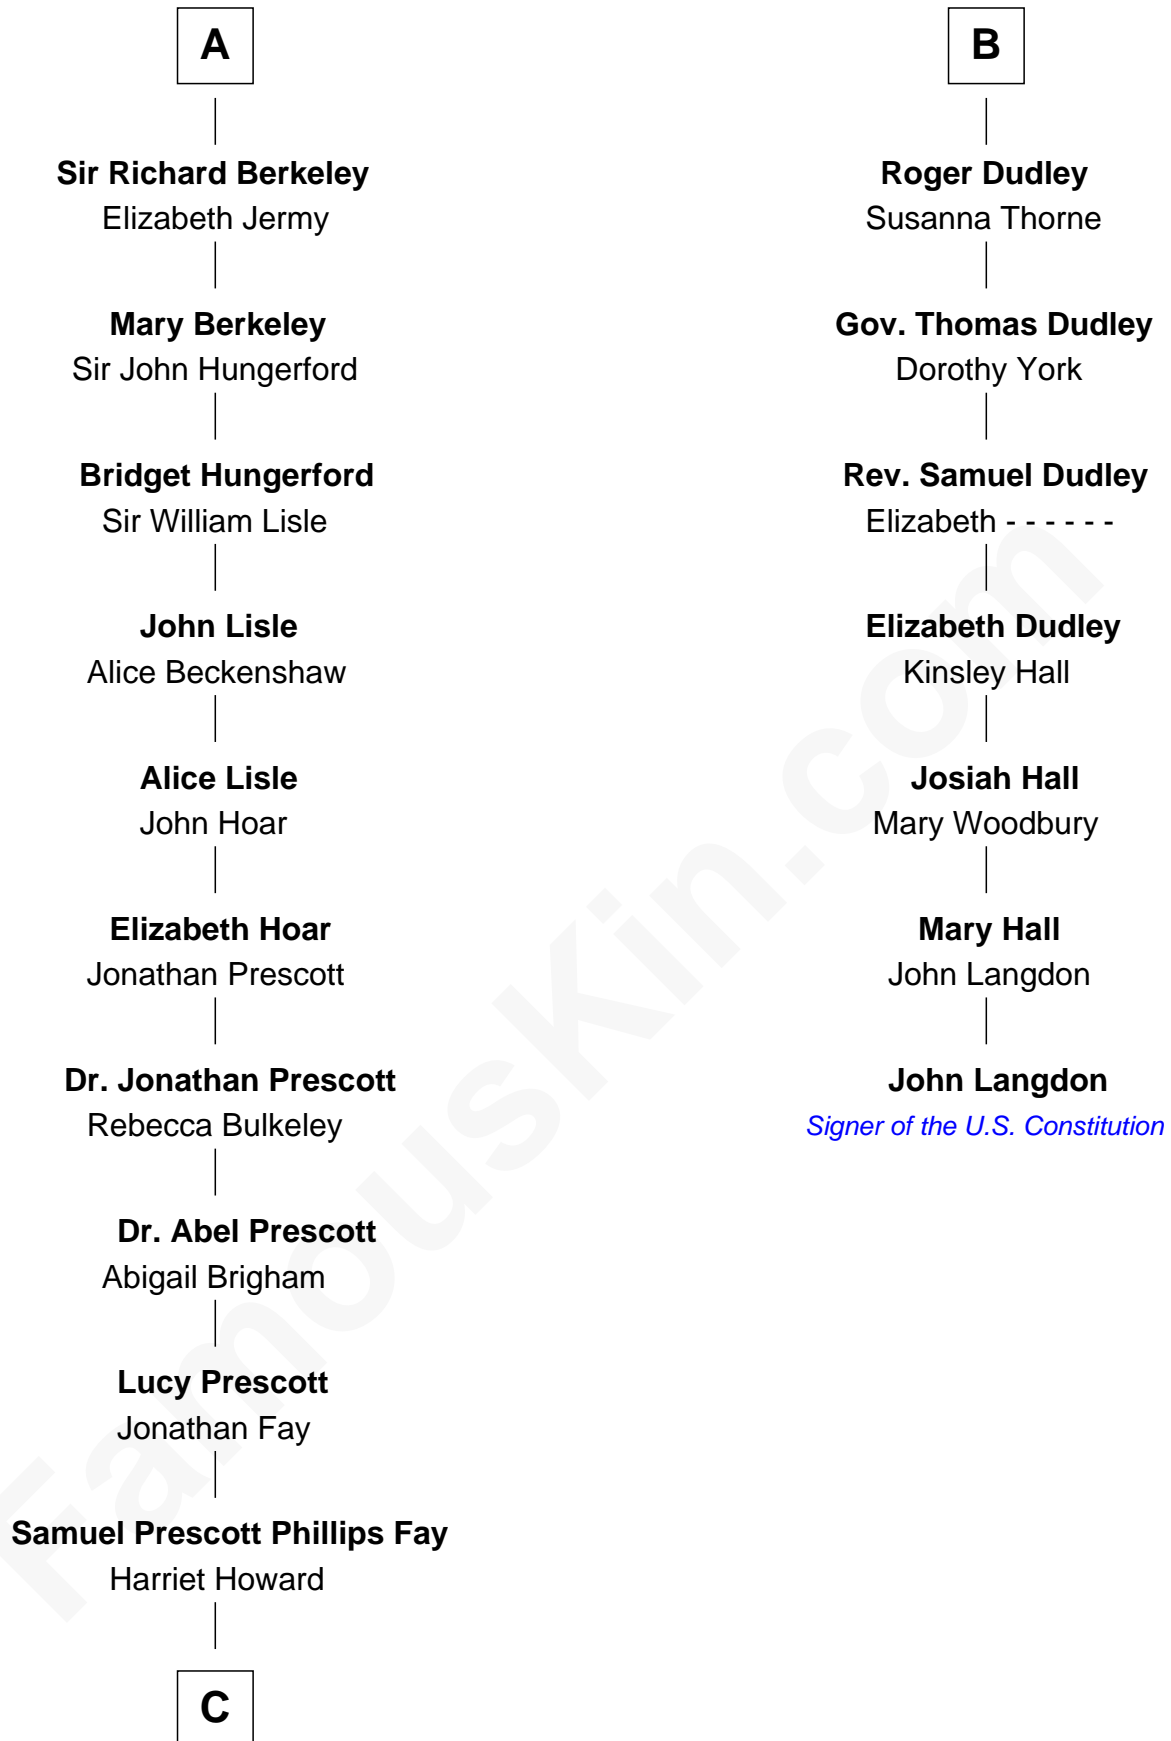

**FamousKin.com**  
**Relationship Chart of**  
**George H. W. Bush**  
*41st U.S. President*

**13th cousin 8 times removed of**  
**John Langdon**  
*Signer of the U.S. Constitution*

**Sir Maurice de Berkeley**  
 Eve la Zouche

**Richard Berkeley**  
 Elizabeth Conningsby

**Sir John Berkeley**  
 Isabel Dennis

**A**

**Thomas de Berkeley**  
 Katherine de Clyvedon

**Sir John Berkeley**  
 Elizabeth Betteshorne

**Elizabeth Berkeley**  
 Sir John Sutton

**Sir Edmund Sutton**  
 Joyce Tiptoft

**Sir Edward Sutton**  
 Cecily Willoughby

**Sir John Sutton**  
 Cecily Grey

**Sir Henry Dudley**  
 - - - - - Ashton

Probable

**B**

**C**

—  
**Samuel Howard Fay**  
Susan Montfort Shellman

—  
**Harriet Eleanor Fay**  
Rev. James Smith Bush

—  
**Samuel Prescott Bush**  
Flora Sheldon

—  
**Prescott Sheldon Bush**  
Dorothy Wear Walker

—  
**George H. W. Bush**  
*41st U.S. President*

FamousKin.com