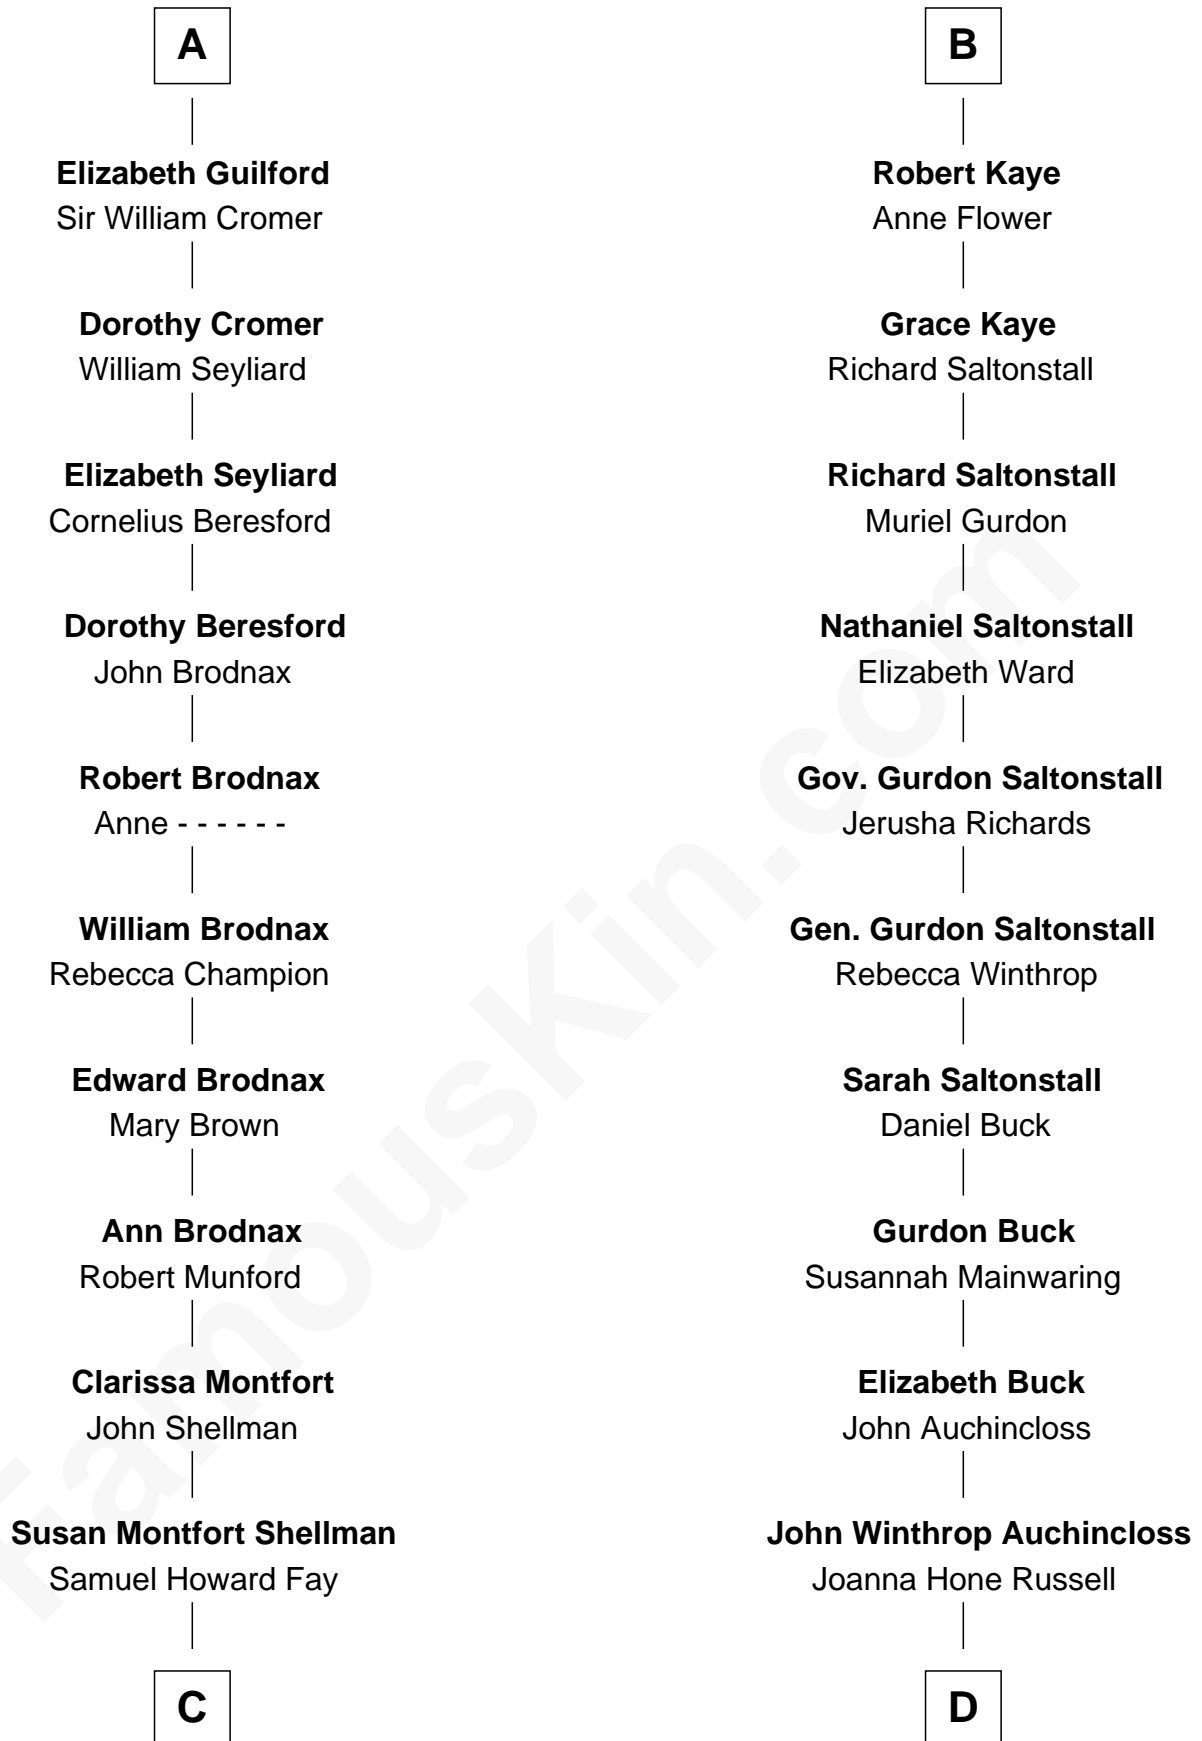

**FamousKin.com**  
**Relationship Chart of**  
**George H. W. Bush**  
*41st U.S. President*

18th cousin 2 times removed of  
**Louis Auchincloss**  
*Author*

**C**

**Harriet Eleanor Fay**  
Rev. James Smith Bush

**Samuel Prescott Bush**  
Flora Sheldon

**Prescott Sheldon Bush**  
Dorothy Wear Walker

**George H. W. Bush**  
*41st U.S. President*

**D**

**Joseph Howland Auchincloss**  
Priscilla Dixon Stanton

**Louis Auchincloss**  
*Author*