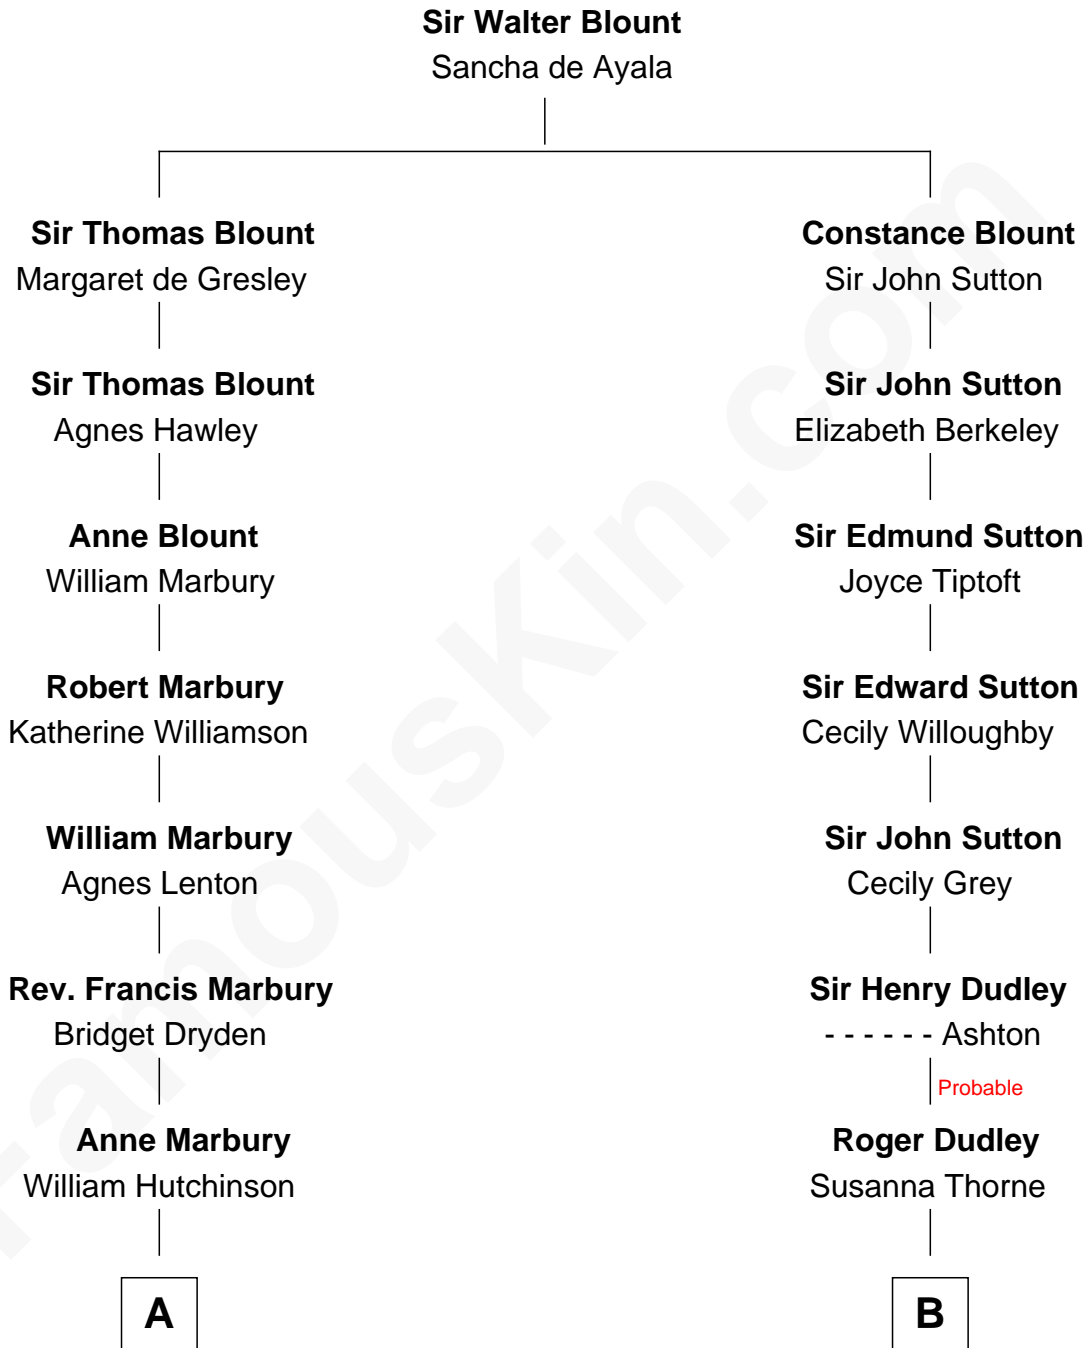

FamousKin.com
Relationship Chart of
George H. W. Bush
41st U.S. President

16th cousin 2 times removed of
Louis Auchincloss
Author

C

—
Prescott Sheldon Bush

Dorothy Wear Walker

—
George H. W. Bush

41st U.S. President

FamousKin.com