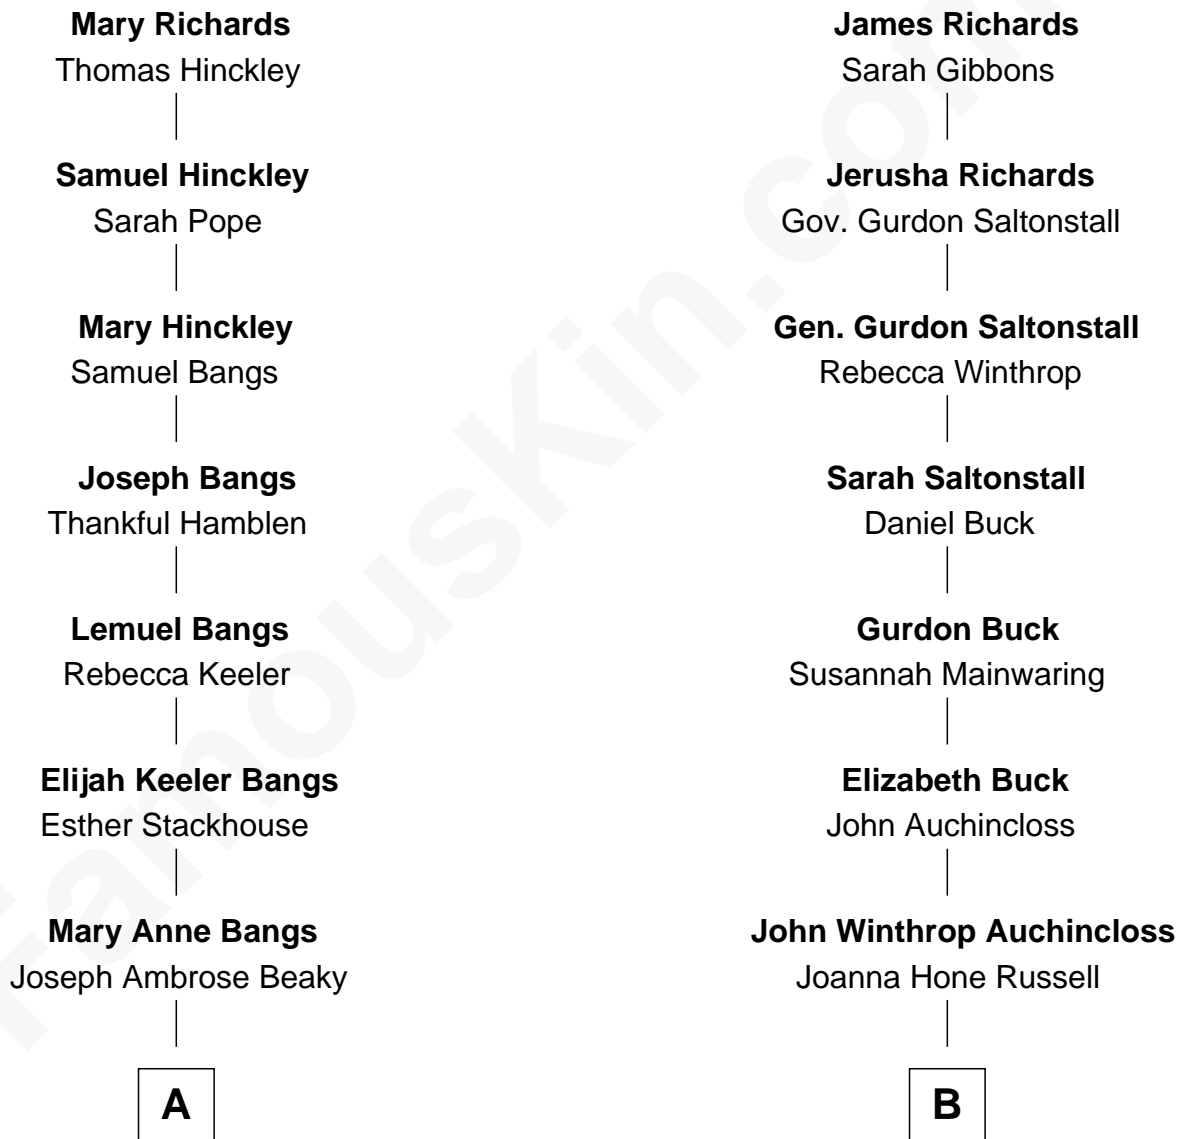

FamousKin.com Relationship Chart of

George H. W. Bush

41st U.S. President

8th cousin 2 times removed of

Louis Auchincloss

Author

Thomas Richards

Welthian - - - - -

FamousKin.com