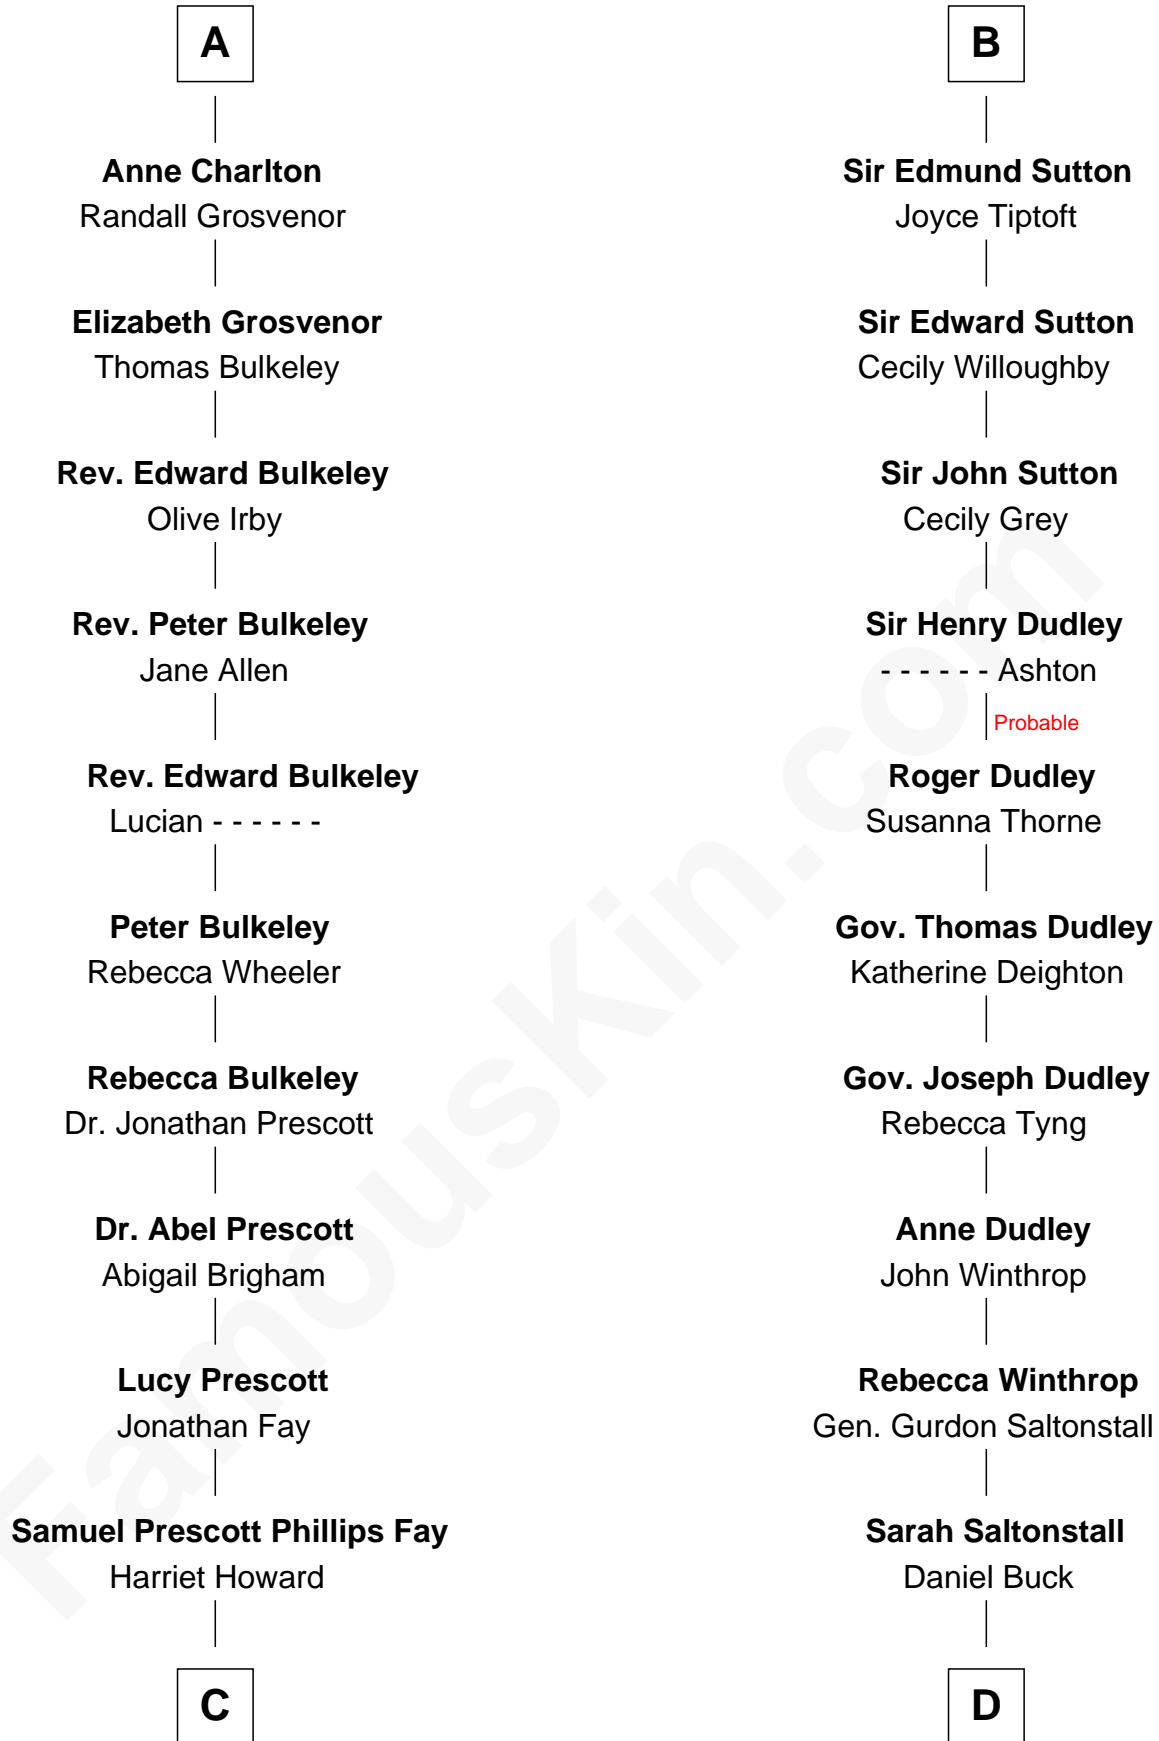

# FamousKin.com Relationship Chart of

**George H. W. Bush**

*41st U.S. President*

21st cousin of

**Louis Auchincloss**

*Author*

## Sir Roger de Somery

**C**

**Samuel Howard Fay**  
Susan Montfort Shellman

**Harriet Eleanor Fay**  
Rev. James Smith Bush

**Samuel Prescott Bush**  
Flora Sheldon

**Prescott Sheldon Bush**  
Dorothy Wear Walker

**George H. W. Bush**  
*41st U.S. President*

**D**

**Gurdon Buck**  
Susannah Mainwaring

**Elizabeth Buck**  
John Auchincloss

**John Winthrop Auchincloss**  
Joanna Hone Russell

**Joseph Howland Auchincloss**  
Priscilla Dixon Stanton

**Louis Auchincloss**  
*Author*