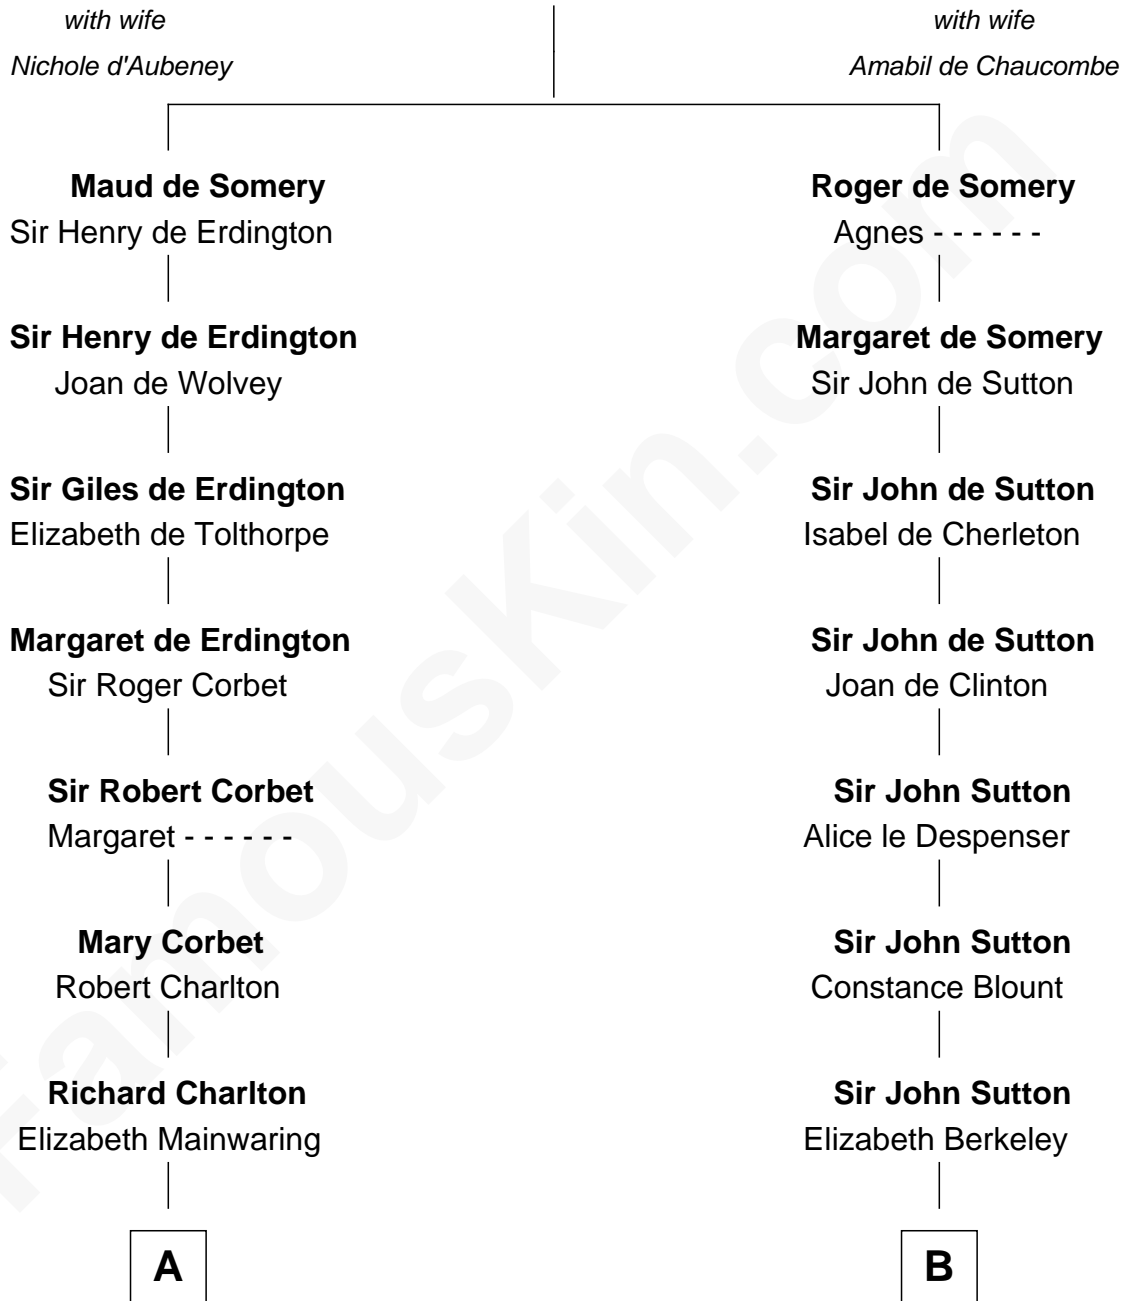

# FamousKin.com Relationship Chart of

**George H. W. Bush**

*41st U.S. President*

21st cousin of

**Louis Auchincloss**

*Author*

## Sir Roger de Somery

**C**

**Samuel Howard Fay**  
Susan Montfort Shellman

**Harriet Eleanor Fay**  
Rev. James Smith Bush

**Samuel Prescott Bush**  
Flora Sheldon

**Prescott Sheldon Bush**  
Dorothy Wear Walker

**George H. W. Bush**  
*41st U.S. President*

**D**

**Gurdon Buck**  
Susannah Mainwaring

**Elizabeth Buck**  
John Auchincloss

**John Winthrop Auchincloss**  
Joanna Hone Russell

**Joseph Howland Auchincloss**  
Priscilla Dixon Stanton