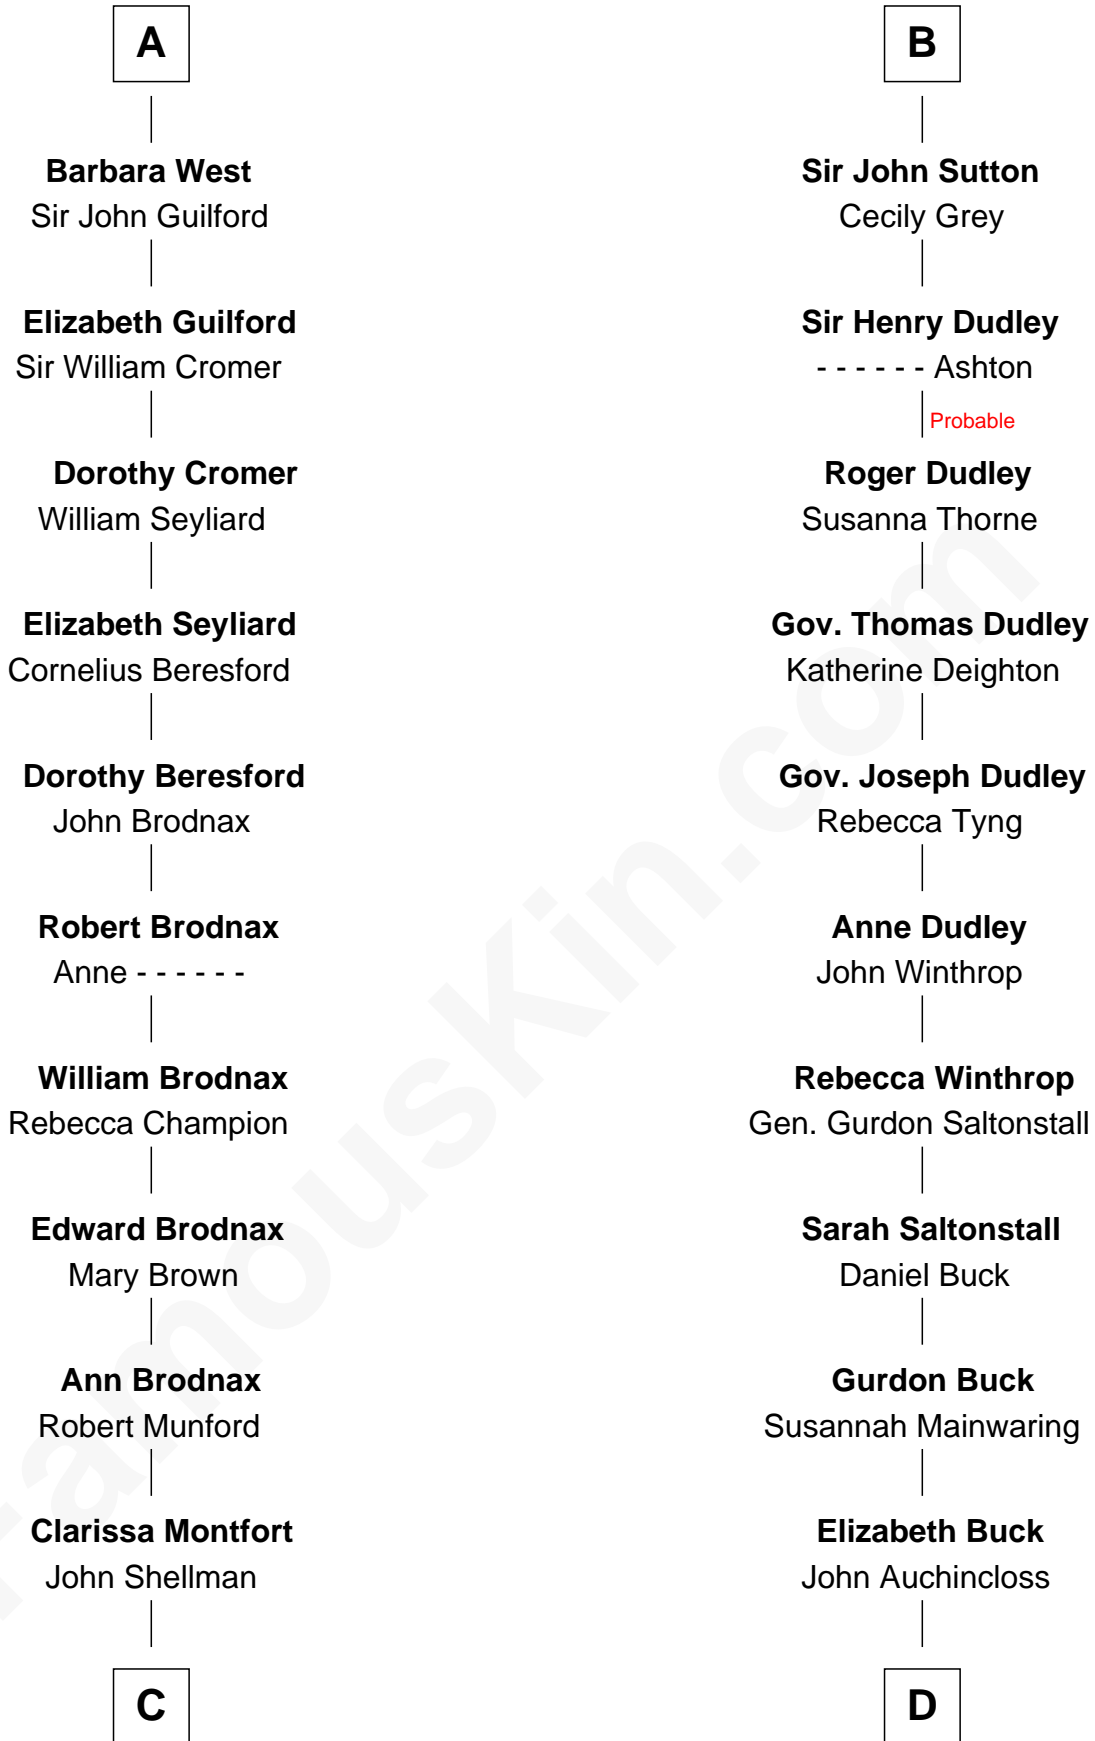

**FamousKin.com**  
**Relationship Chart of**  
**George H. W. Bush**  
*41st U.S. President*

19th cousin 2 times removed of  
**Louis Auchincloss**  
*Author*

**C**

**Susan Montfort Shellman**

Samuel Howard Fay

**Harriet Eleanor Fay**

Rev. James Smith Bush

**Samuel Prescott Bush**

Flora Sheldon

**Prescott Sheldon Bush**

Dorothy Wear Walker

**George H. W. Bush**

*41st U.S. President*

**D**

**John Winthrop Auchincloss**

Joanna Hone Russell

**Joseph Howland Auchincloss**

Priscilla Dixon Stanton

**Louis Auchincloss**

*Author*