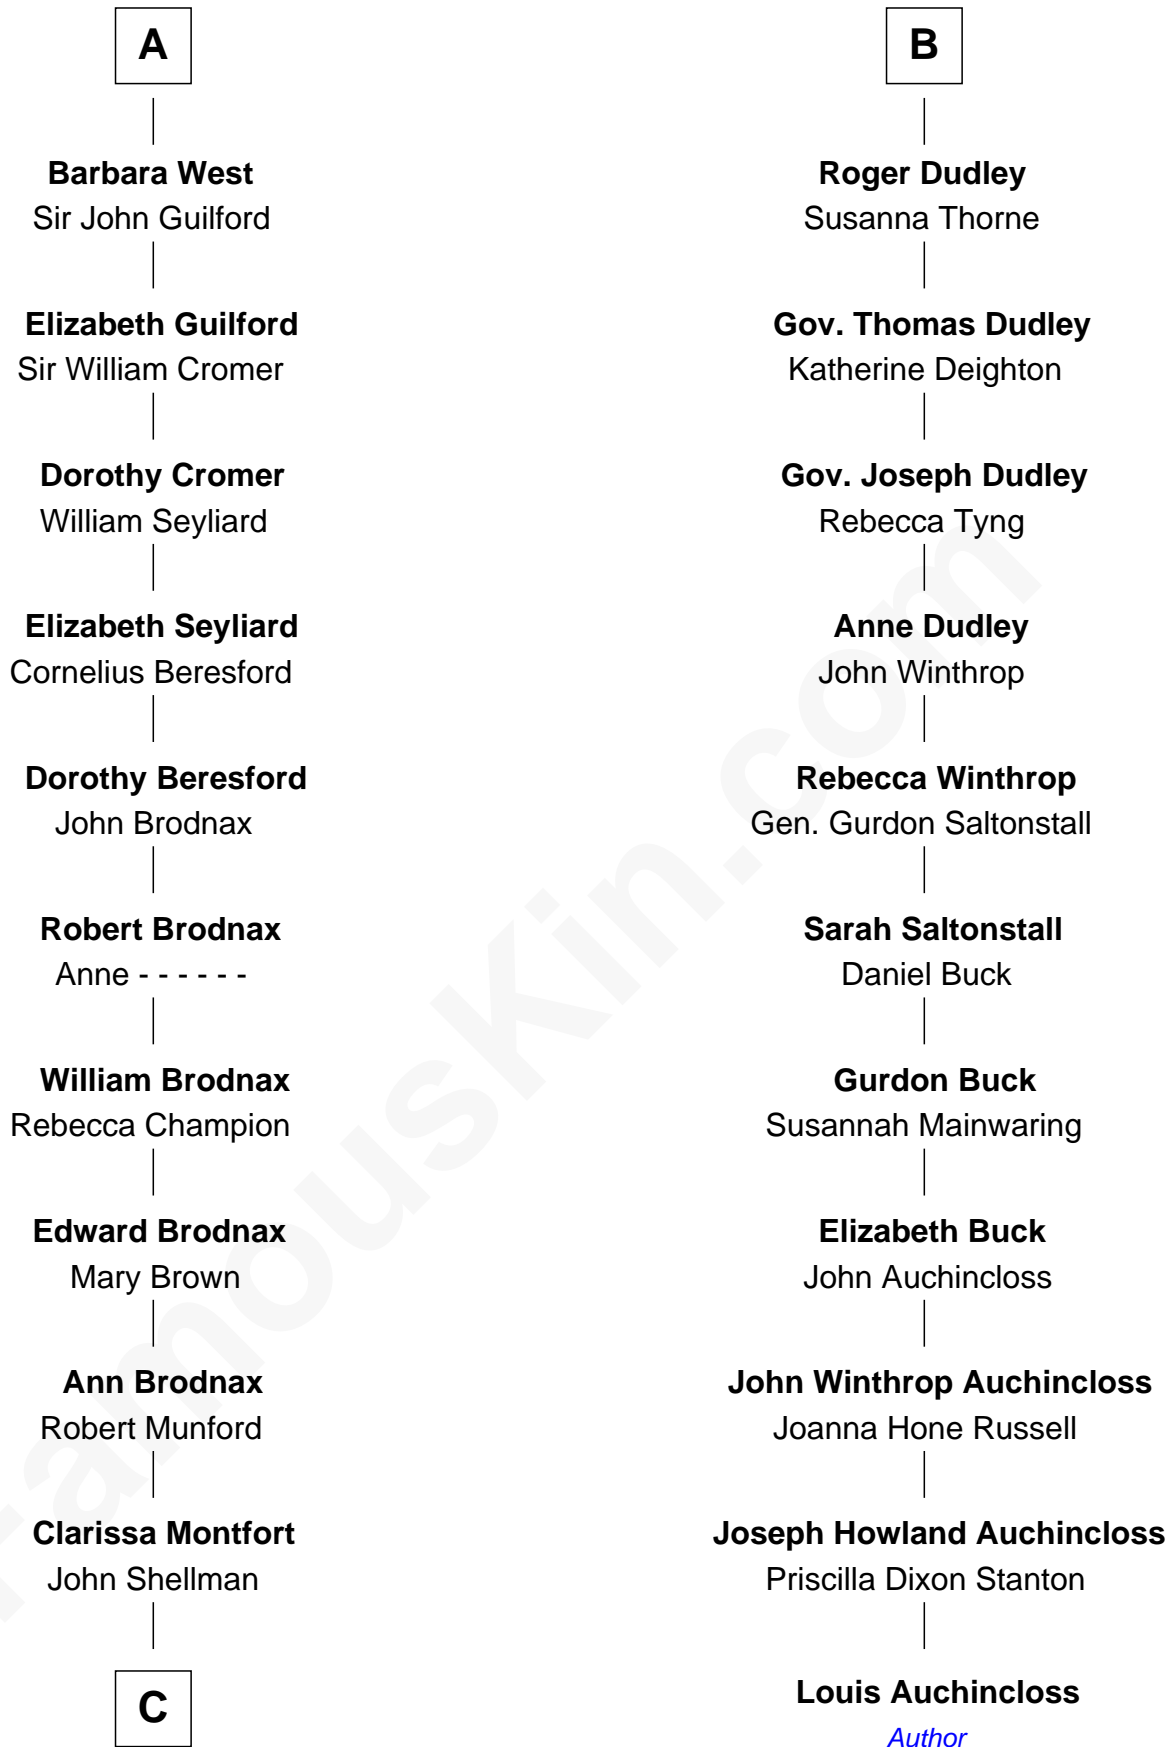

FamousKin.com

Relationship Chart of

George H. W. Bush

41st U.S. President

17th cousin 4 times removed of

Louis Auchincloss
Author

C

—
Susan Montfort Shellman

Samuel Howard Fay

—
Harriet Eleanor Fay

Rev. James Smith Bush

—
Samuel Prescott Bush

Flora Sheldon

—
Prescott Sheldon Bush

Dorothy Wear Walker

—
George H. W. Bush

41st U.S. President

FamousKin.com