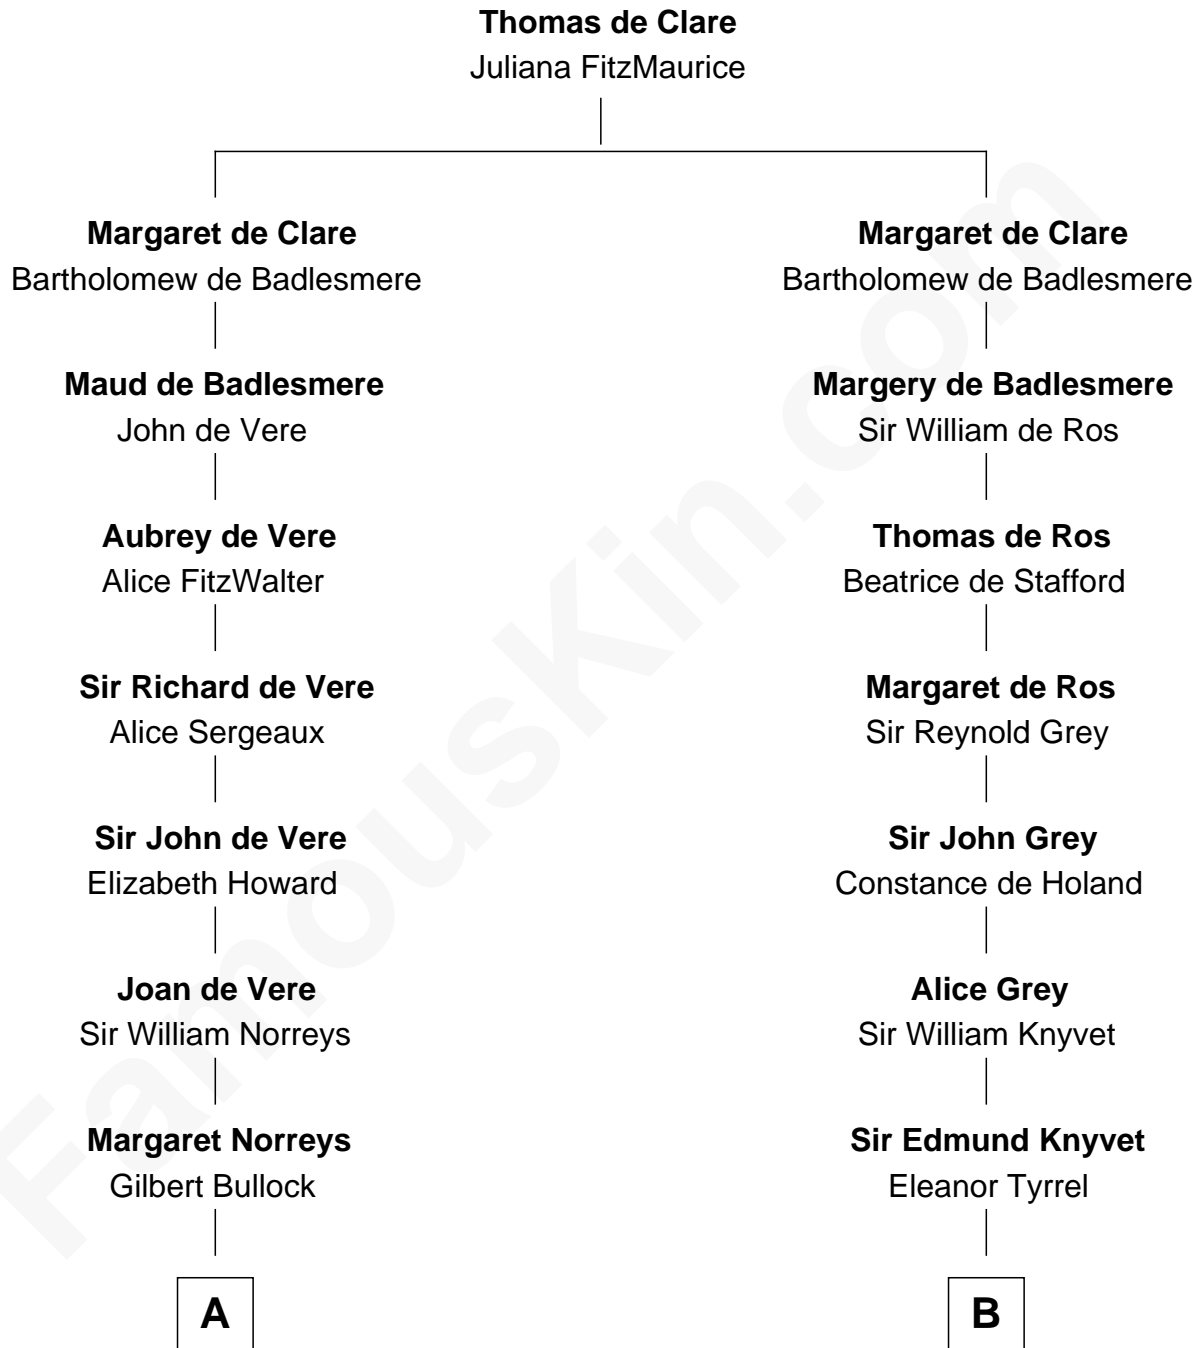

FamousKin.com Relationship Chart of

George H. W. Bush

41st U.S. President

20th cousin 1 time removed of

Louis Auchincloss

Author

C

Samuel Howard Fay
Susan Montfort Shellman

Harriet Eleanor Fay
Rev. James Smith Bush

Samuel Prescott Bush
Flora Sheldon

Prescott Sheldon Bush
Dorothy Wear Walker

George H. W. Bush
41st U.S. President

D

Elizabeth Buck
John Auchincloss

John Winthrop Auchincloss
Joanna Hone Russell