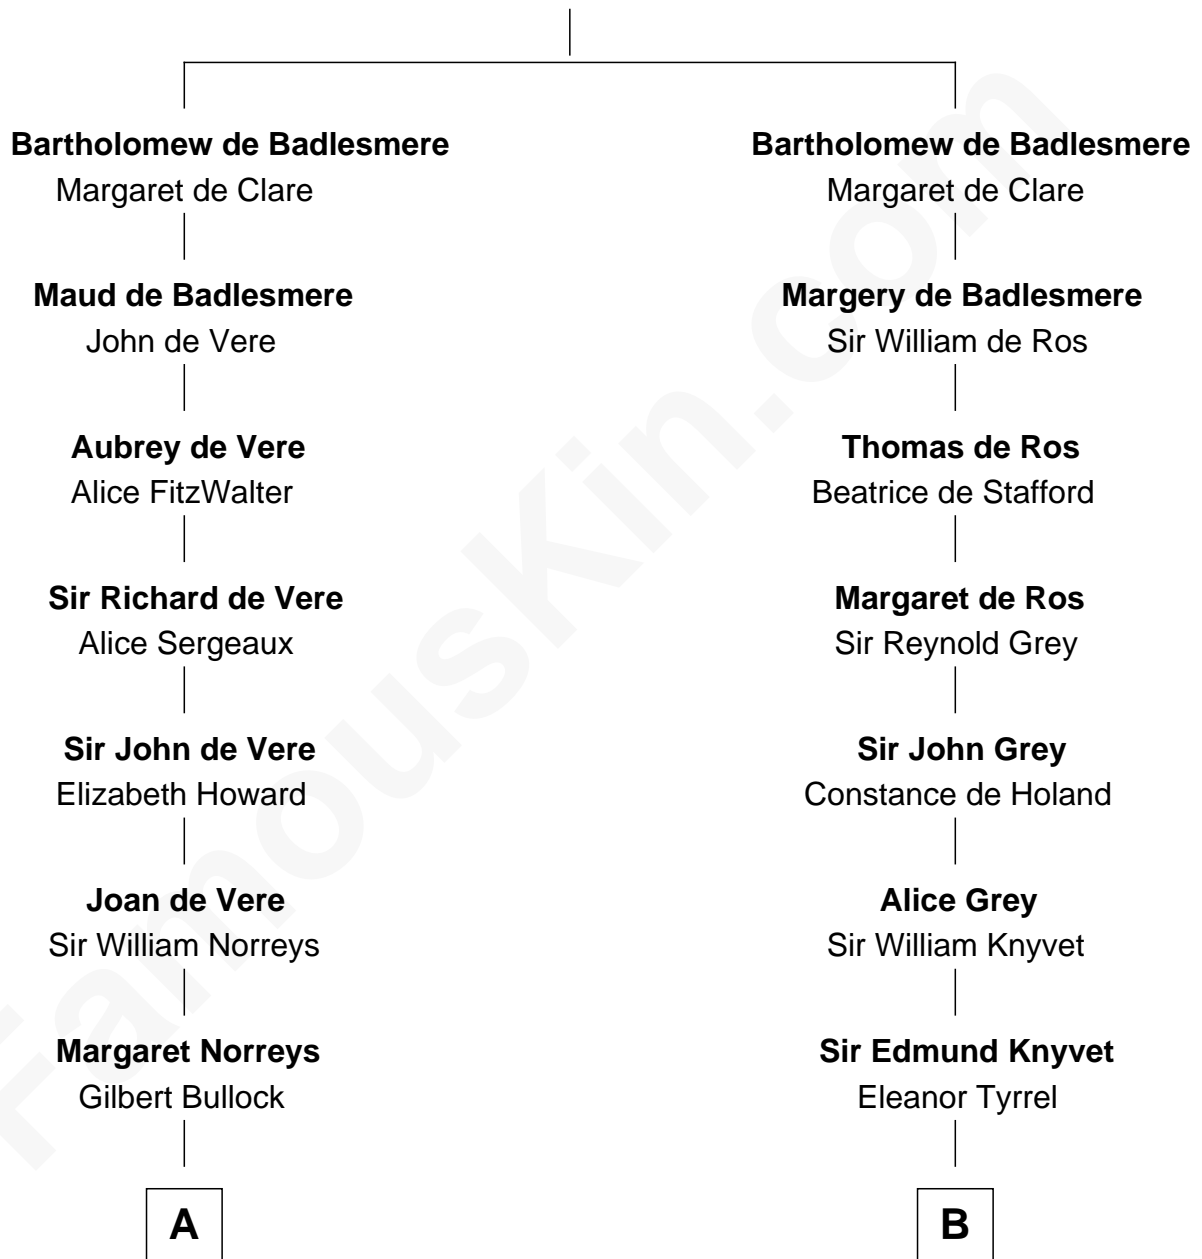

FamousKin.com
Relationship Chart of
George H. W. Bush
41st U.S. President

20th cousin 1 time removed of
Louis Auchincloss
Author

Gunselm de Badlesmere

C

Samuel Howard Fay
Susan Montfort Shellman

Harriet Eleanor Fay
Rev. James Smith Bush

Samuel Prescott Bush
Flora Sheldon

Prescott Sheldon Bush
Dorothy Wear Walker

George H. W. Bush
41st U.S. President

D

Elizabeth Buck
John Auchincloss

John Winthrop Auchincloss
Joanna Hone Russell

Joseph Howland Auchincloss
Priscilla Dixon Stanton