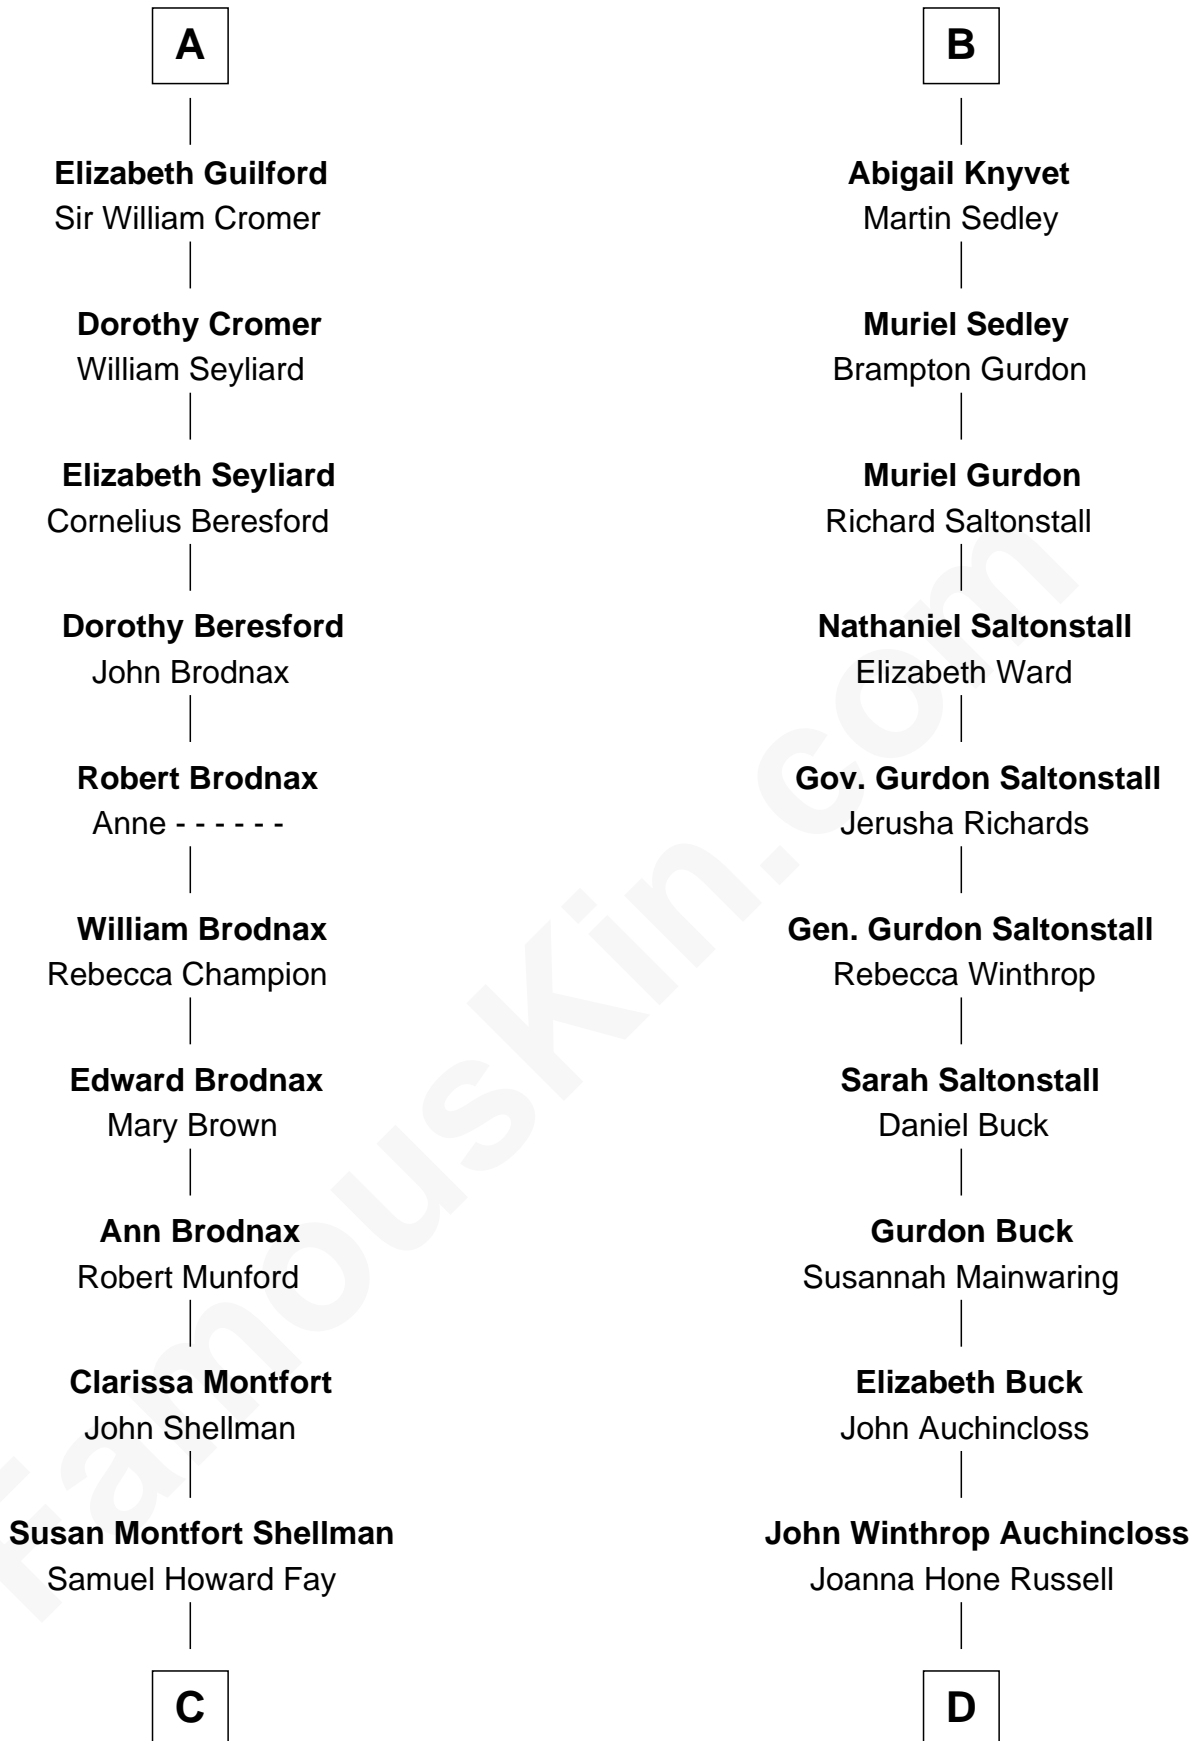

**FamousKin.com**  
**Relationship Chart of**  
**George H. W. Bush**  
*41st U.S. President*

18th cousin 2 times removed of  
**Louis Auchincloss**  
*Author*

**Sir Robert de Holland**  
 Maude la Zouche

**C**

**Harriet Eleanor Fay**  
Rev. James Smith Bush

**Samuel Prescott Bush**  
Flora Sheldon

**Prescott Sheldon Bush**  
Dorothy Wear Walker

**George H. W. Bush**  
*41st U.S. President*

**D**

**Joseph Howland Auchincloss**  
Priscilla Dixon Stanton