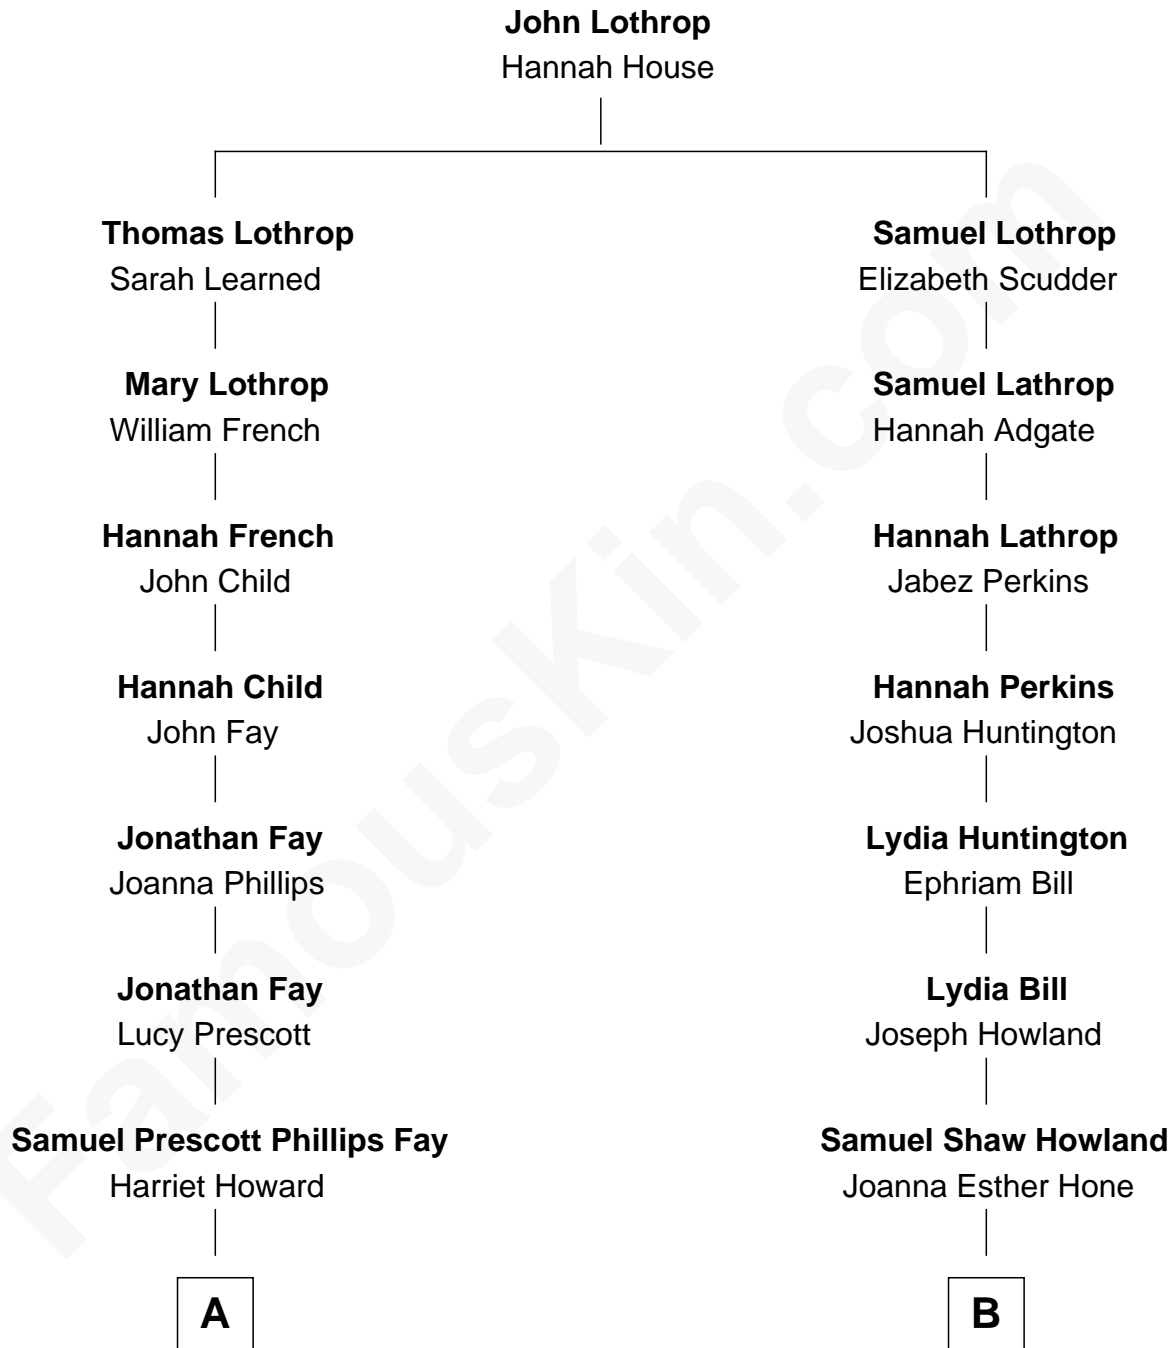

FamousKin.com Relationship Chart of

George H. W. Bush

41st U.S. President

10th cousin 1 time removed of

Louis Auchincloss

Author

A

Samuel Howard Fay
Susan Montfort Shellman

Harriet Eleanor Fay
Rev. James Smith Bush

Samuel Prescott Bush
Flora Sheldon

Prescott Sheldon Bush
Dorothy Wear Walker

George H. W. Bush
41st U.S. President

B

Caroline Howland
Charles Handy Russell

Joanna Hone Russell
John Winthrop Auchincloss