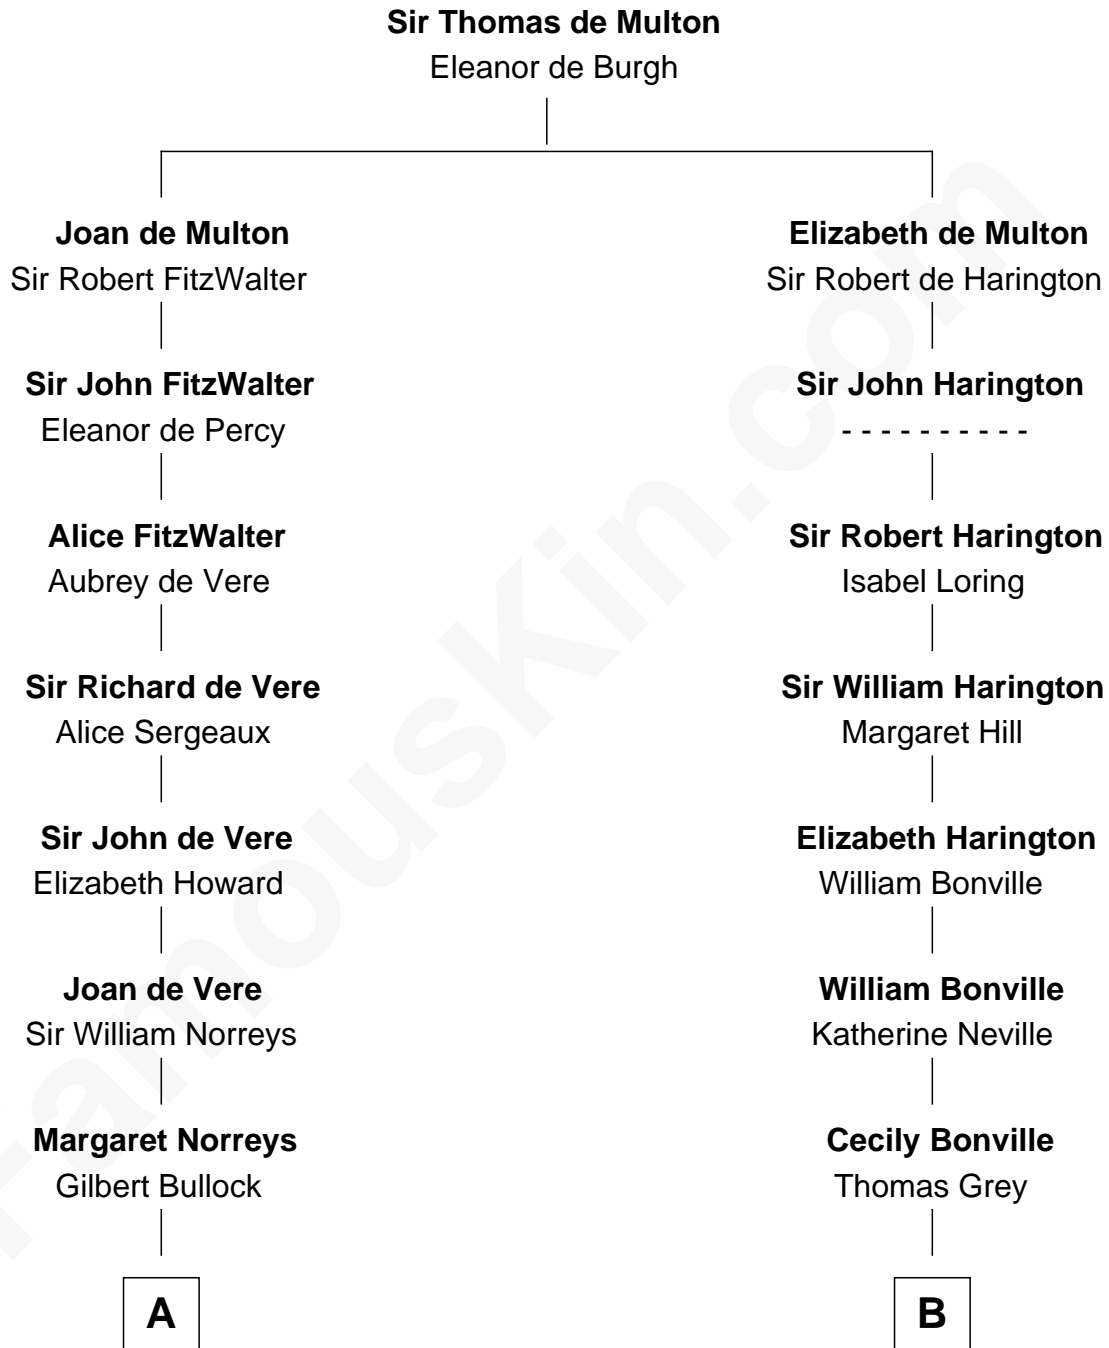

FamousKin.com
Relationship Chart of
George H. W. Bush
41st U.S. President

19th cousin 2 times removed of
Louis Auchincloss
Author

C

Samuel Howard Fay
Susan Montfort Shellman

Harriet Eleanor Fay
Rev. James Smith Bush

Samuel Prescott Bush
Flora Sheldon

Prescott Sheldon Bush
Dorothy Wear Walker

George H. W. Bush
41st U.S. President

D

John Winthrop Auchincloss
Joanna Hone Russell

Joseph Howland Auchincloss
Priscilla Dixon Stanton