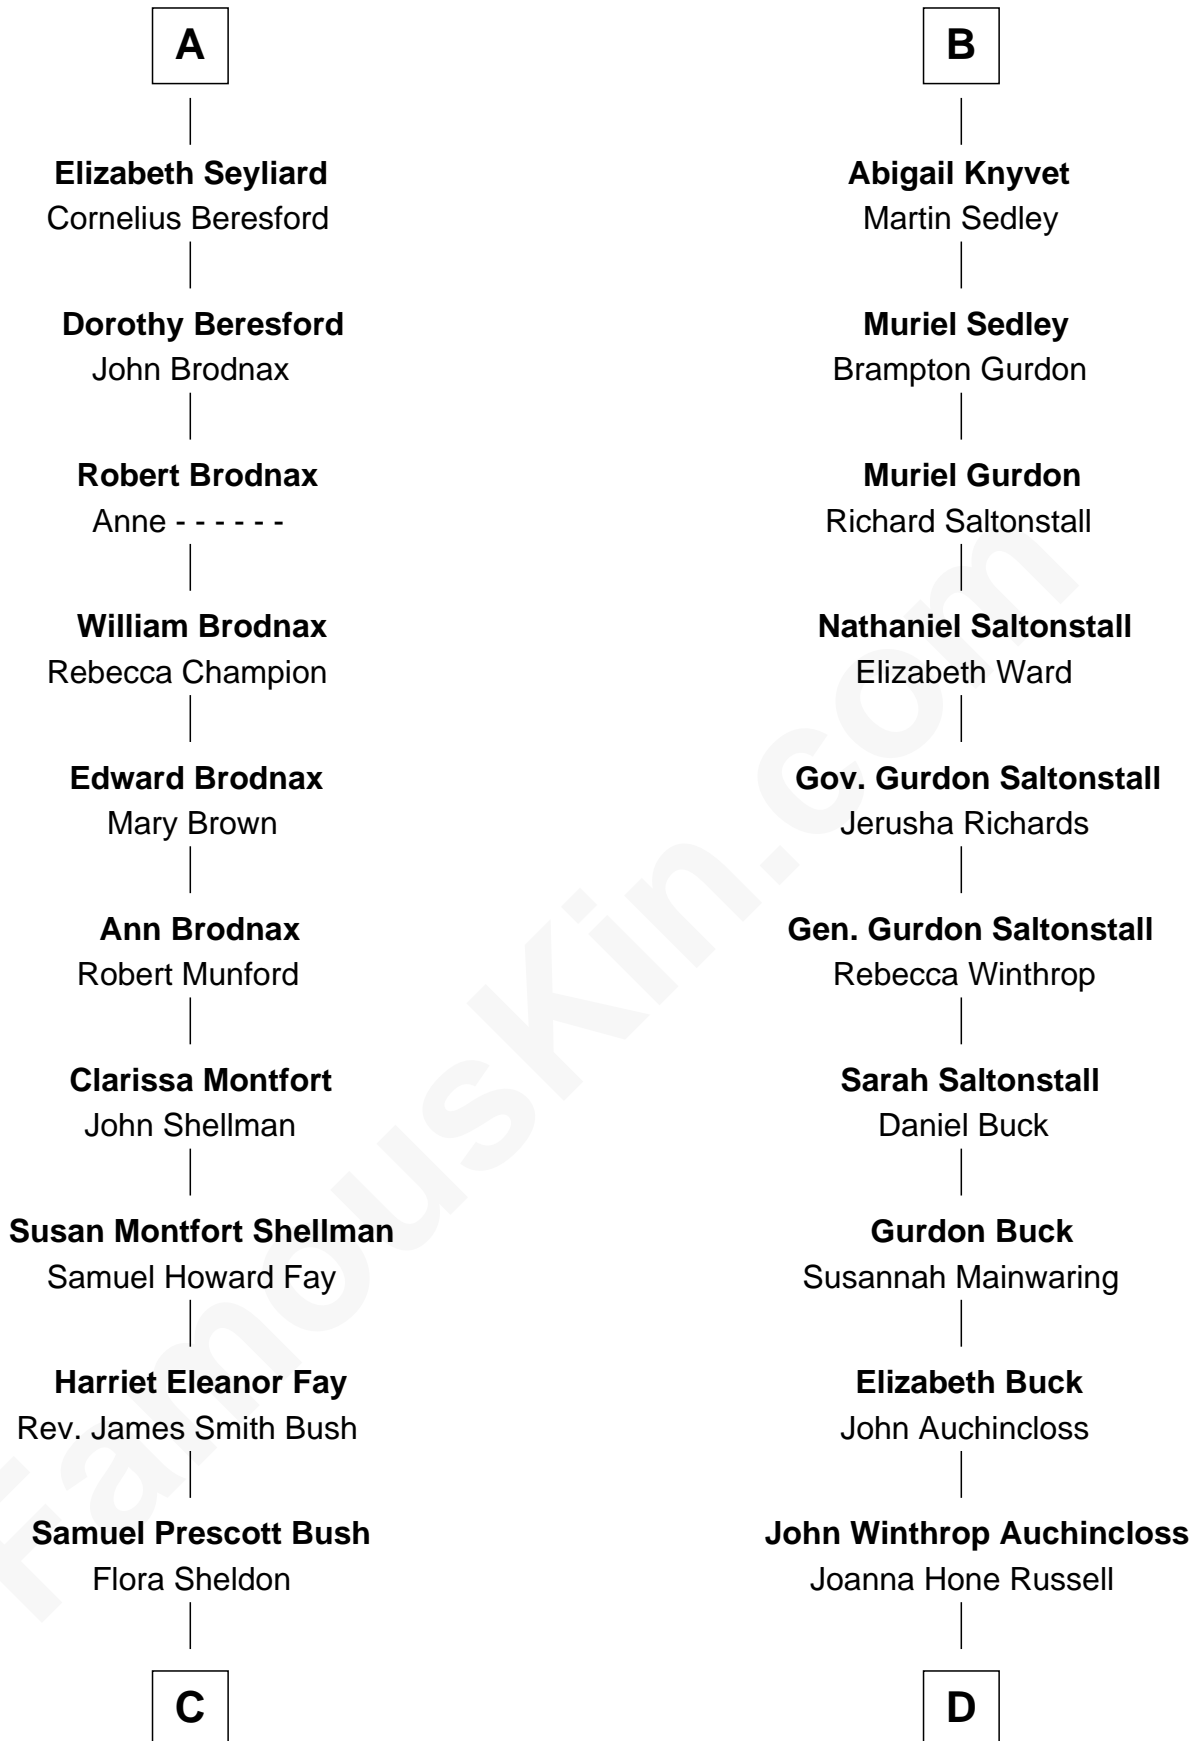

FamousKin.com Relationship Chart of

George H. W. Bush

41st U.S. President

18th cousin of

Louis Auchincloss

Author

Sir Michael de la Pole

Katherine Wingfield

C

Prescott Sheldon Bush

Dorothy Wear Walker

George H. W. Bush

41st U.S. President

D

Joseph Howland Auchincloss

Priscilla Dixon Stanton