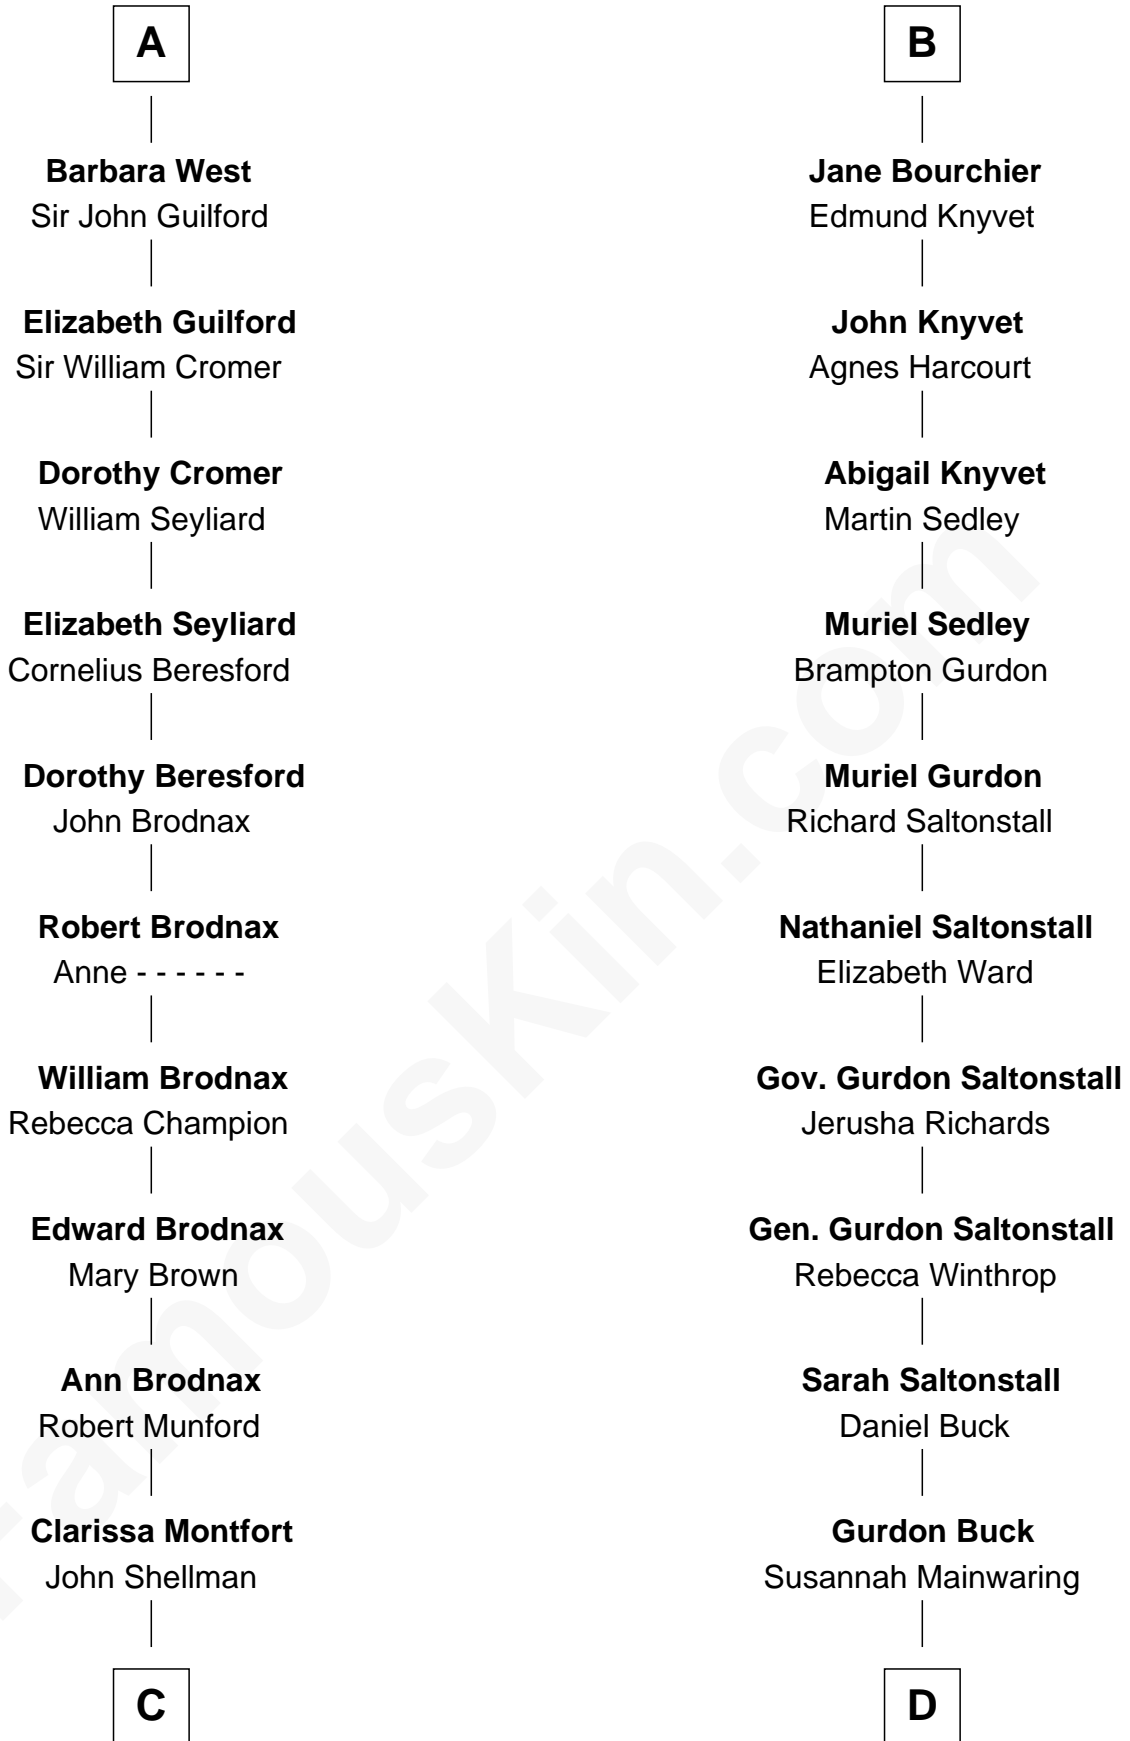

FamousKin.com Relationship Chart of

George H. W. Bush

41st U.S. President

20th cousin 1 time removed of

Louis Auchincloss

Author

Sir Roger de Mowbray

Roese de Clare

Aline de Braiose

John de Mowbray

Joan of Lancaster

John de Mowbray

Elizabeth de Segrave

Sir Thomas Mowbray

Elizabeth Fitzalan

Margaret Mowbray

Sir Robert Howard

Sir John Howard

Margaret Chedworth

Katherine Howard

Sir John Bouchier

B

C

Susan Montfort Shellman

Samuel Howard Fay

Harriet Eleanor Fay

Rev. James Smith Bush

Samuel Prescott Bush

Flora Sheldon

Prescott Sheldon Bush

Dorothy Wear Walker

George H. W. Bush