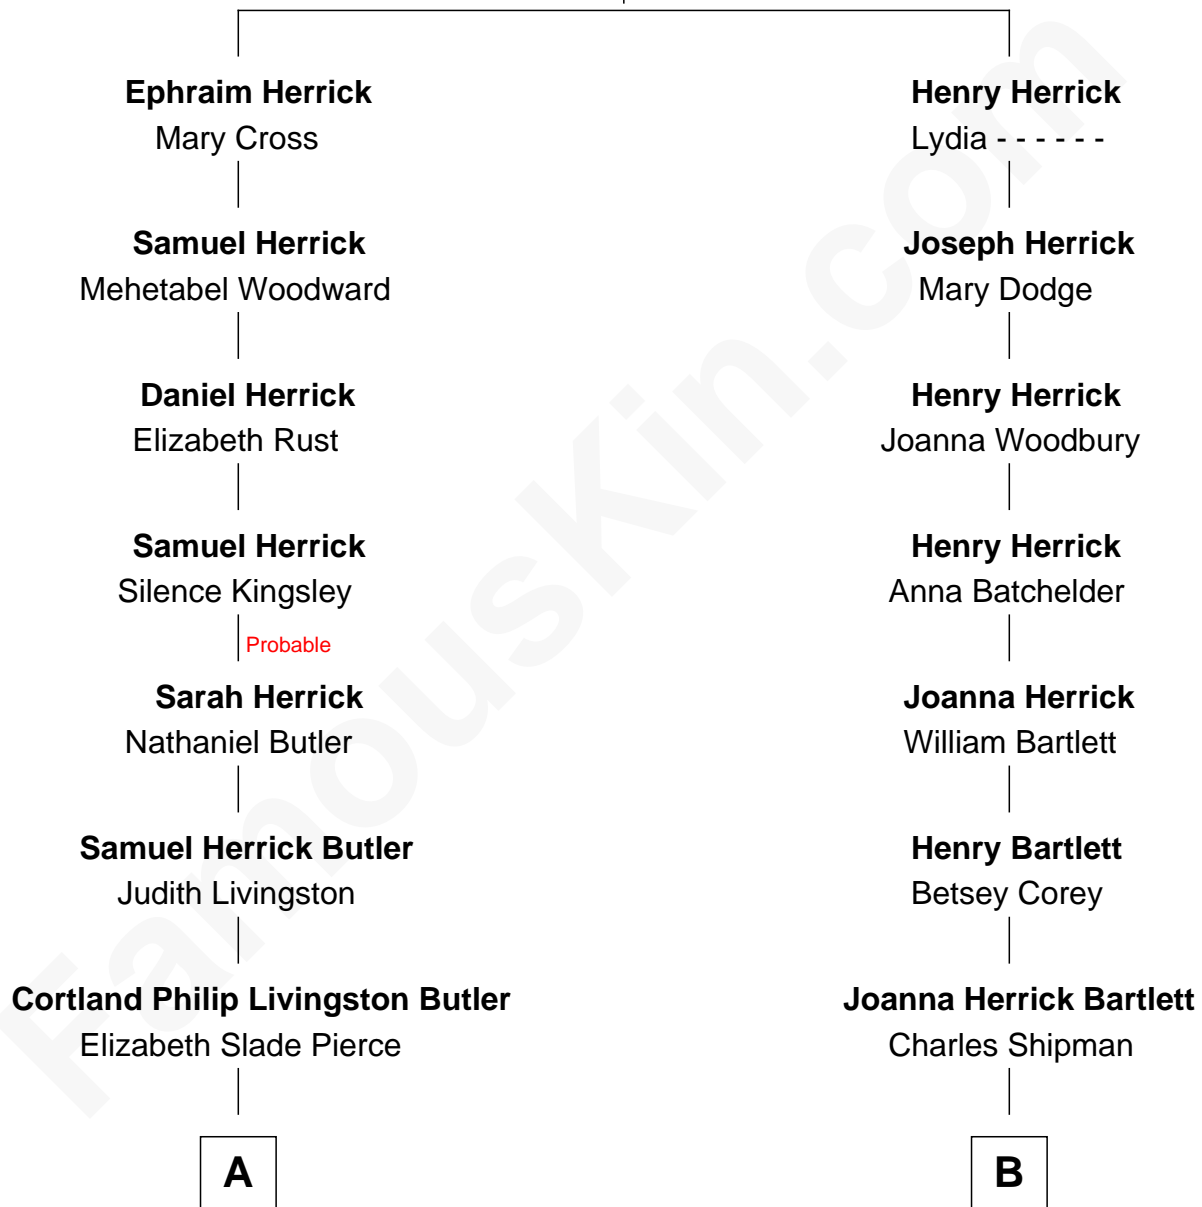

FamousKin.com Relationship Chart of

George H. W. Bush

41st U.S. President

9th cousin 1 time removed of

Charles Dawes

30th U.S. Vice-President

Henry Herrick

Edith Laskin

A

Mary Elizabeth Butler
Robert Emmet Sheldon

Flora Sheldon
Samuel Prescott Bush

Prescott Sheldon Bush
Dorothy Wear Walker

George H. W. Bush
41st U.S. President

B

Betsey Sibyl Shipman
Beman Gates

Mary Beman Gates
Brig. Gen. Rufus R. Dawes

Charles Dawes
30th U.S. Vice-President

FamousKin.com