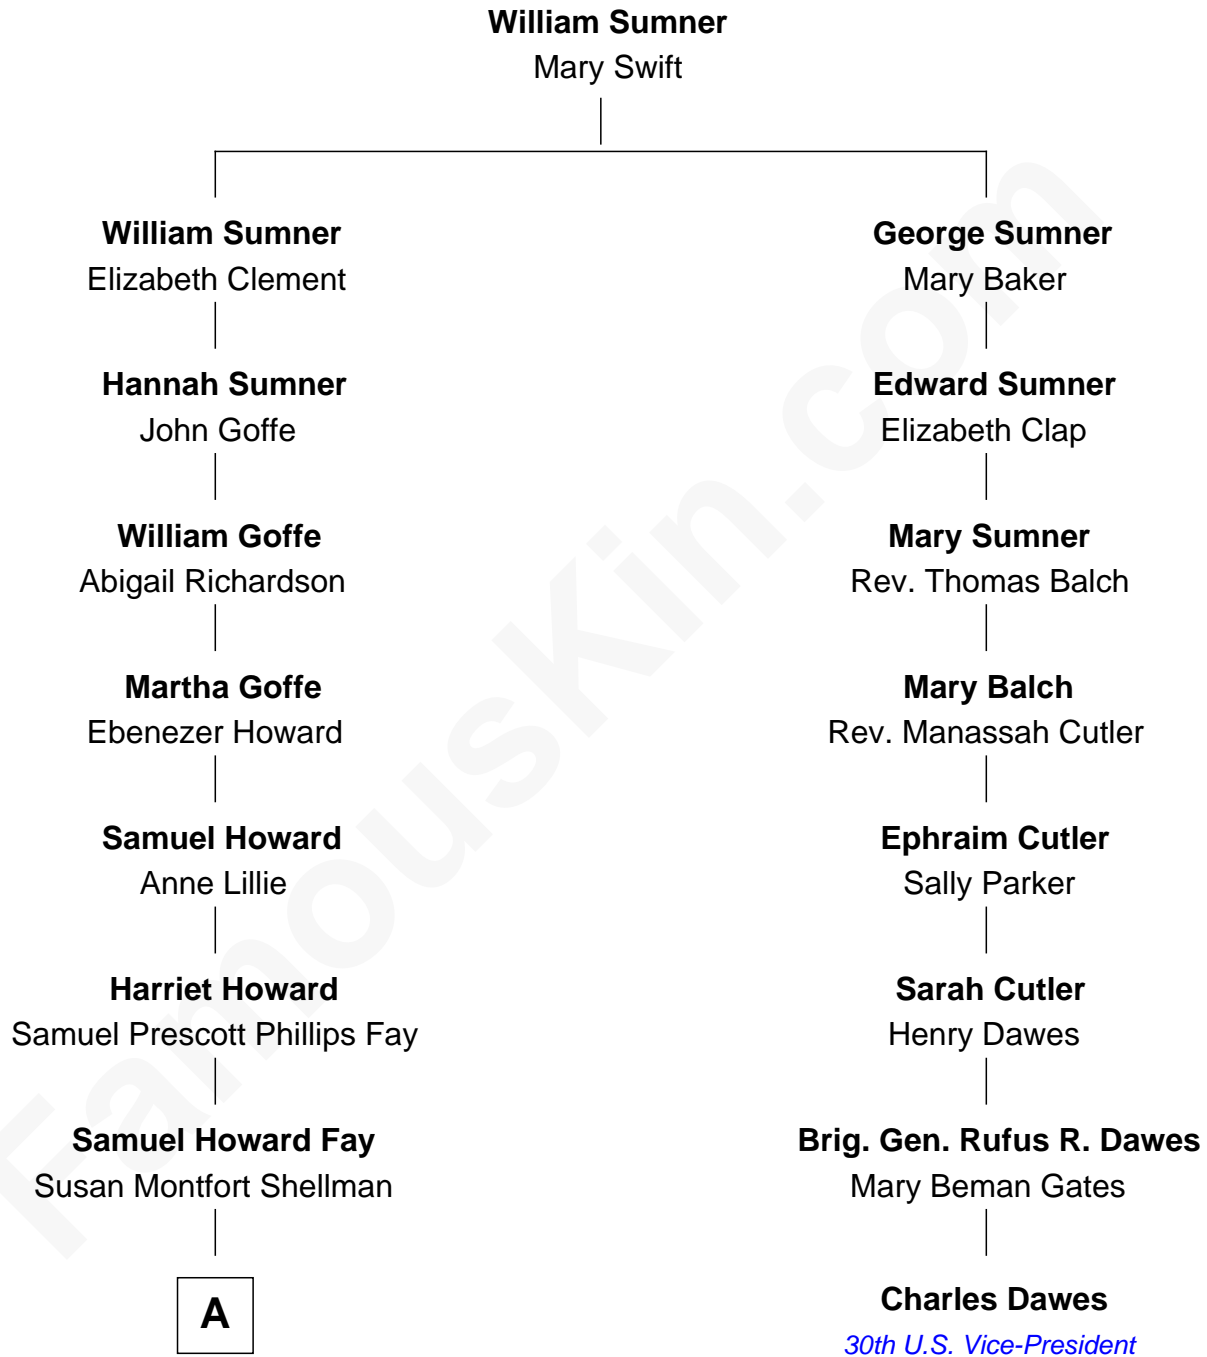

# FamousKin.com Relationship Chart of

**George H. W. Bush**

*41st U.S. President*

7th cousin 3 times removed of

**Charles Dawes**

*30th U.S. Vice-President*

**A**

**Harriet Eleanor Fay**  
Rev. James Smith Bush

**Samuel Prescott Bush**  
Flora Sheldon

**Prescott Sheldon Bush**  
Dorothy Wear Walker

**George H. W. Bush**  
*41st U.S. President*

FamousKin.com