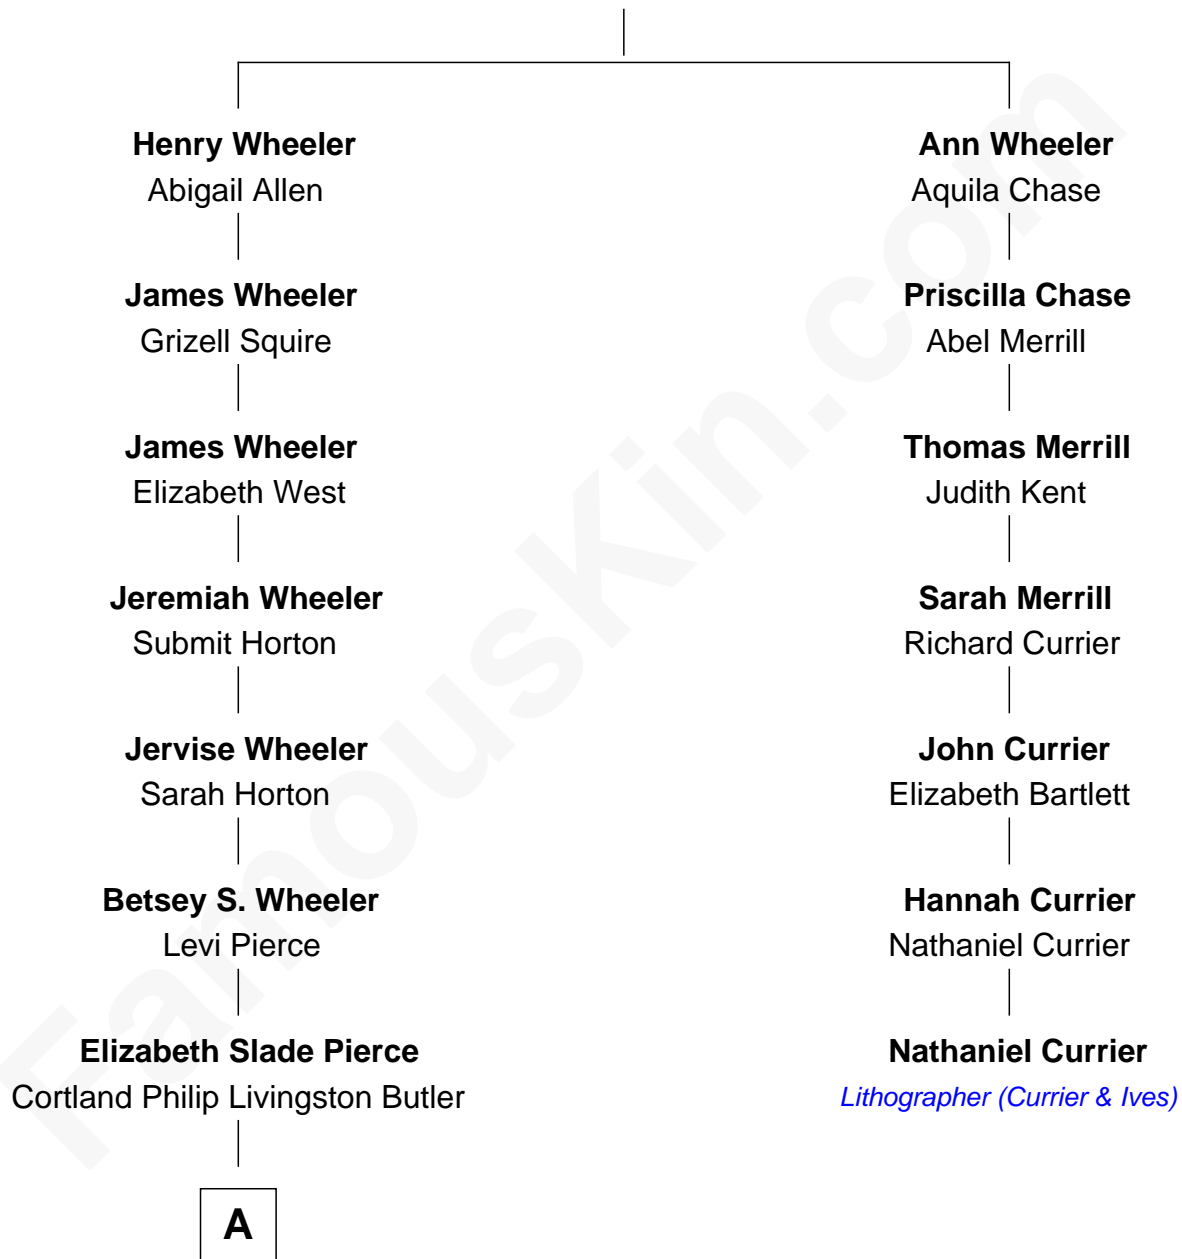

FamousKin.com Relationship Chart of

George H. W. Bush

41st U.S. President

6th cousin 4 times removed of

Nathaniel Currier

Lithographer (Currier & Ives)

John Wheeler

Agnes Yeoman

A

—
Mary Elizabeth Butler
Robert Emmet Sheldon

—
Flora Sheldon
Samuel Prescott Bush

—
Prescott Sheldon Bush
Dorothy Wear Walker

—
George H. W. Bush
41st U.S. President

FamousKin.com