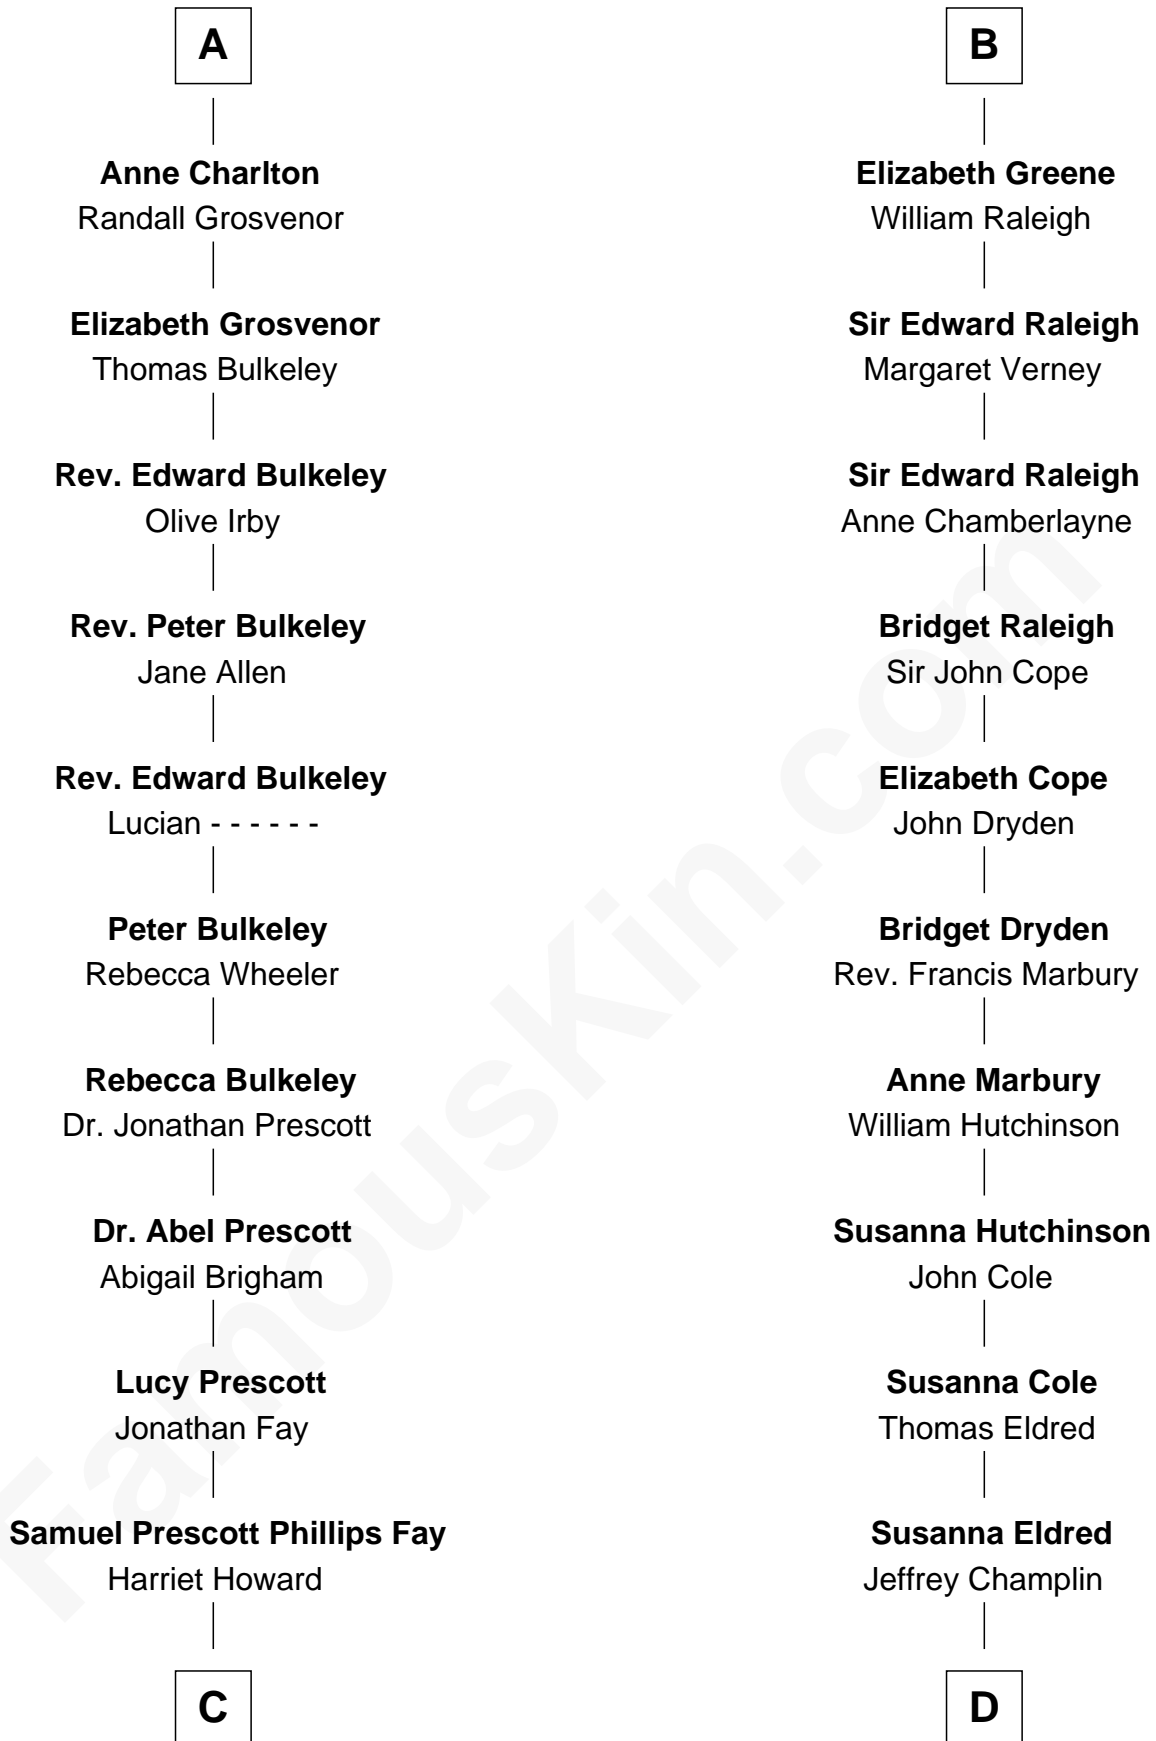

# FamousKin.com Relationship Chart of

**George H. W. Bush**

*41st U.S. President*

21st cousin of

**Shanghai Pierce**

*Texas Cattleman*

**Sir Roger de Somery**

Nichole d'Aubenev

**C**

**Samuel Howard Fay**  
Susan Montfort Shellman

**Harriet Eleanor Fay**  
Rev. James Smith Bush

**Samuel Prescott Bush**  
Flora Sheldon

**Prescott Sheldon Bush**  
Dorothy Wear Walker

**George H. W. Bush**  
*41st U.S. President*

**D**

**Emlin Champlin**  
Joseph Wilbore

**Ambless Wilbore**  
Nathaniel Stoddard

**Susanna Stoddard**  
Isaac Pearce

**Jonathan D. Pearce**  
Hanna Phillips Head

**Shanghai Pierce**  
*Texas Cattleman*

FamousKin.com