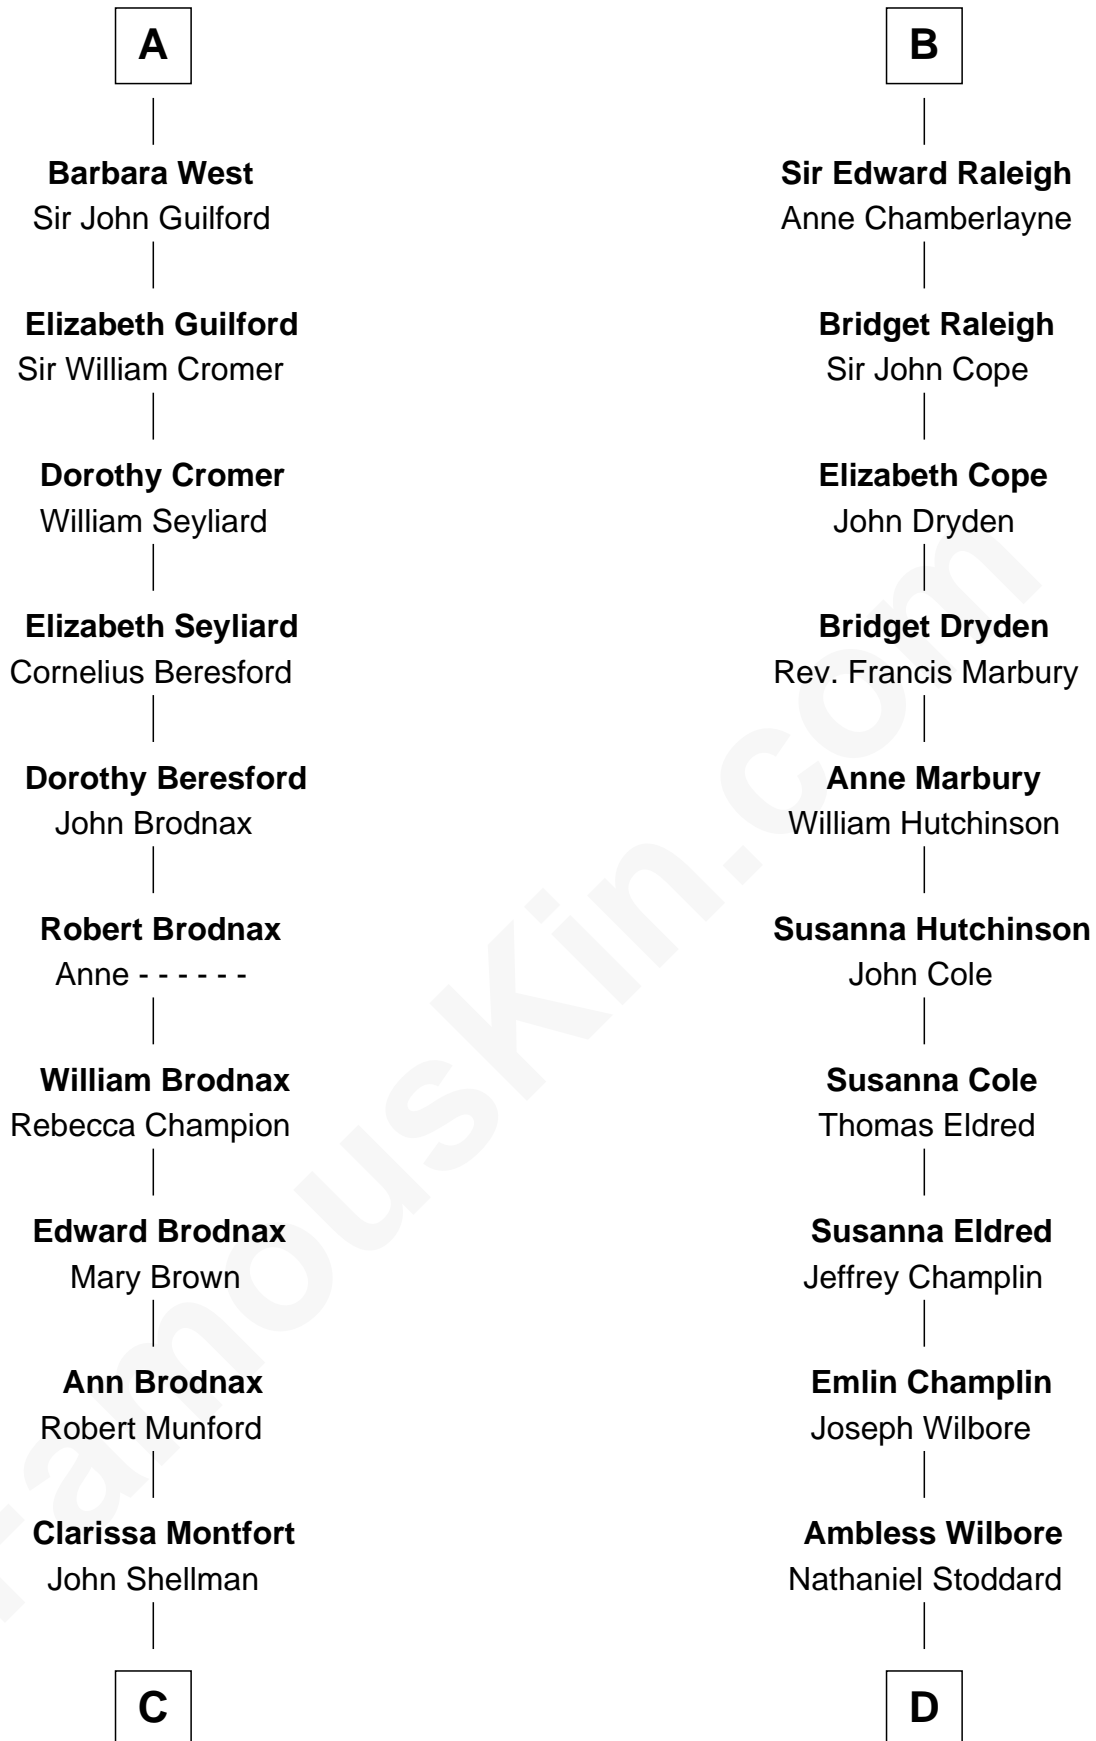

**FamousKin.com**  
**Relationship Chart of**  
**George H. W. Bush**  
*41st U.S. President*

19th cousin 2 times removed of  
**Shanghai Pierce**  
*Texas Cattleman*

**C**

**Susan Montfort Shellman**

Samuel Howard Fay

**Harriet Eleanor Fay**

Rev. James Smith Bush

**Samuel Prescott Bush**

Flora Sheldon

**Prescott Sheldon Bush**

Dorothy Wear Walker

**George H. W. Bush**

*41st U.S. President*

**D**

**Susanna Stoddard**

Isaac Pearce

**Jonathan D. Pearce**

Hanna Phillips Head

**Shanghai Pierce**

*Texas Cattleman*

FamousKin.com