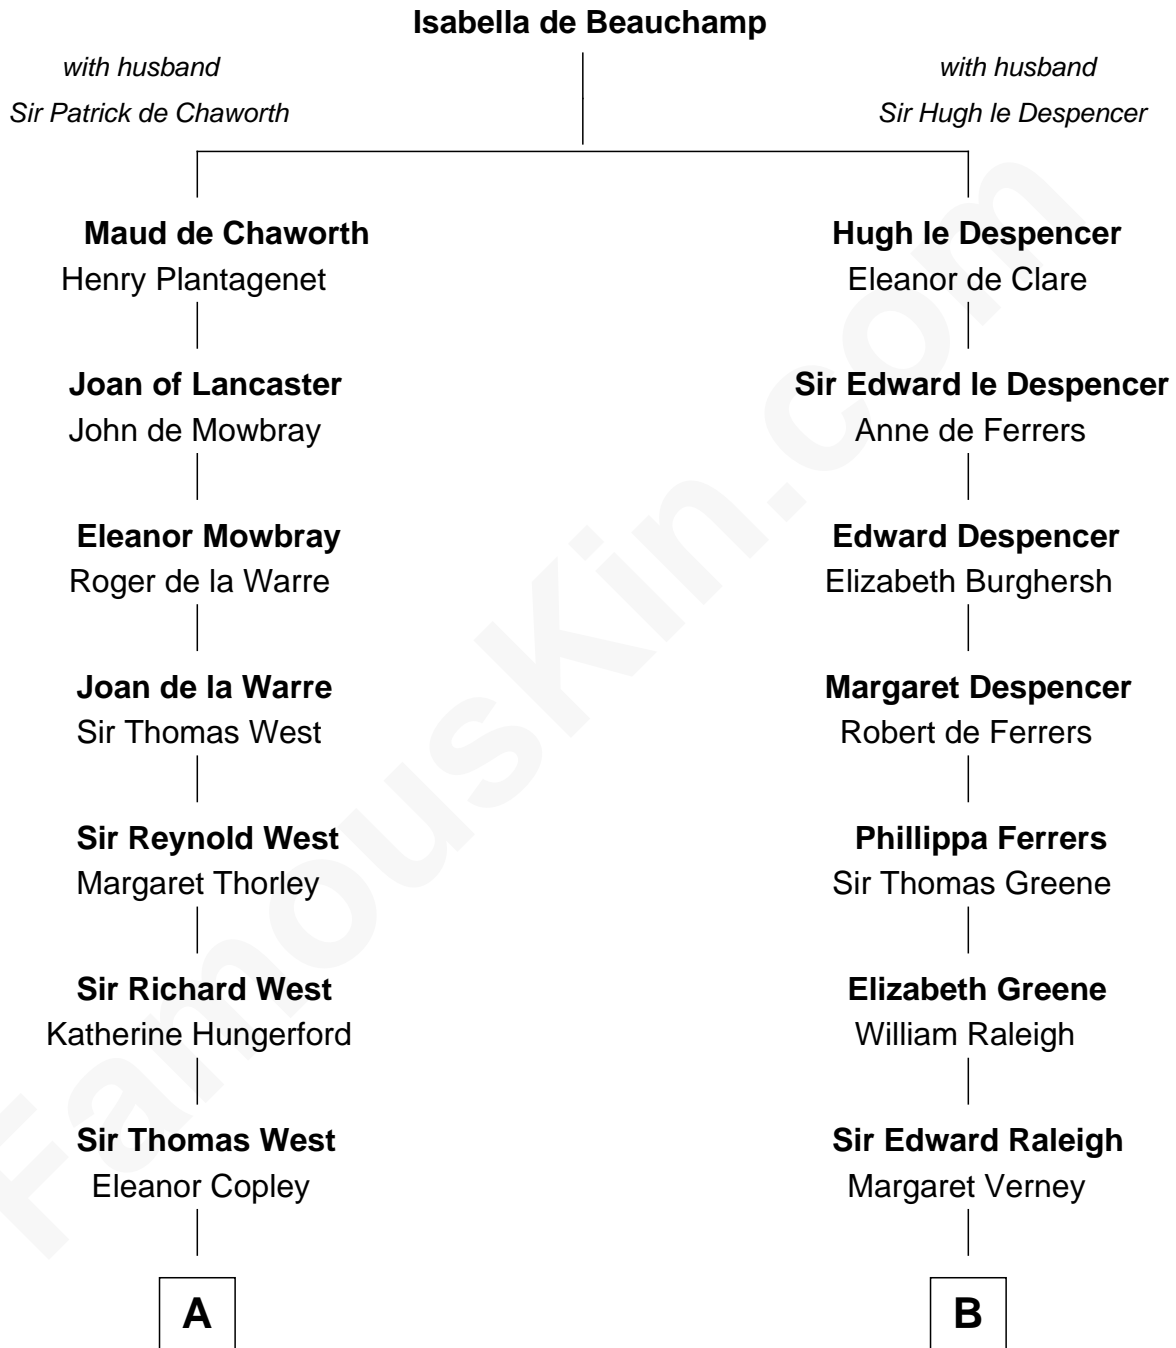

**FamousKin.com**  
**Relationship Chart of**  
**George H. W. Bush**  
*41st U.S. President*

19th cousin 2 times removed of  
**Shanghai Pierce**  
*Texas Cattleman*

**C**

**Susan Montfort Shellman**

Samuel Howard Fay

**Harriet Eleanor Fay**

Rev. James Smith Bush

**Samuel Prescott Bush**

Flora Sheldon

**Prescott Sheldon Bush**

Dorothy Wear Walker

**George H. W. Bush**

*41st U.S. President*

**D**

**Susanna Stoddard**

Isaac Pearce

**Jonathan D. Pearce**

Hanna Phillips Head

**Shanghai Pierce**

*Texas Cattleman*

FamousKin.com