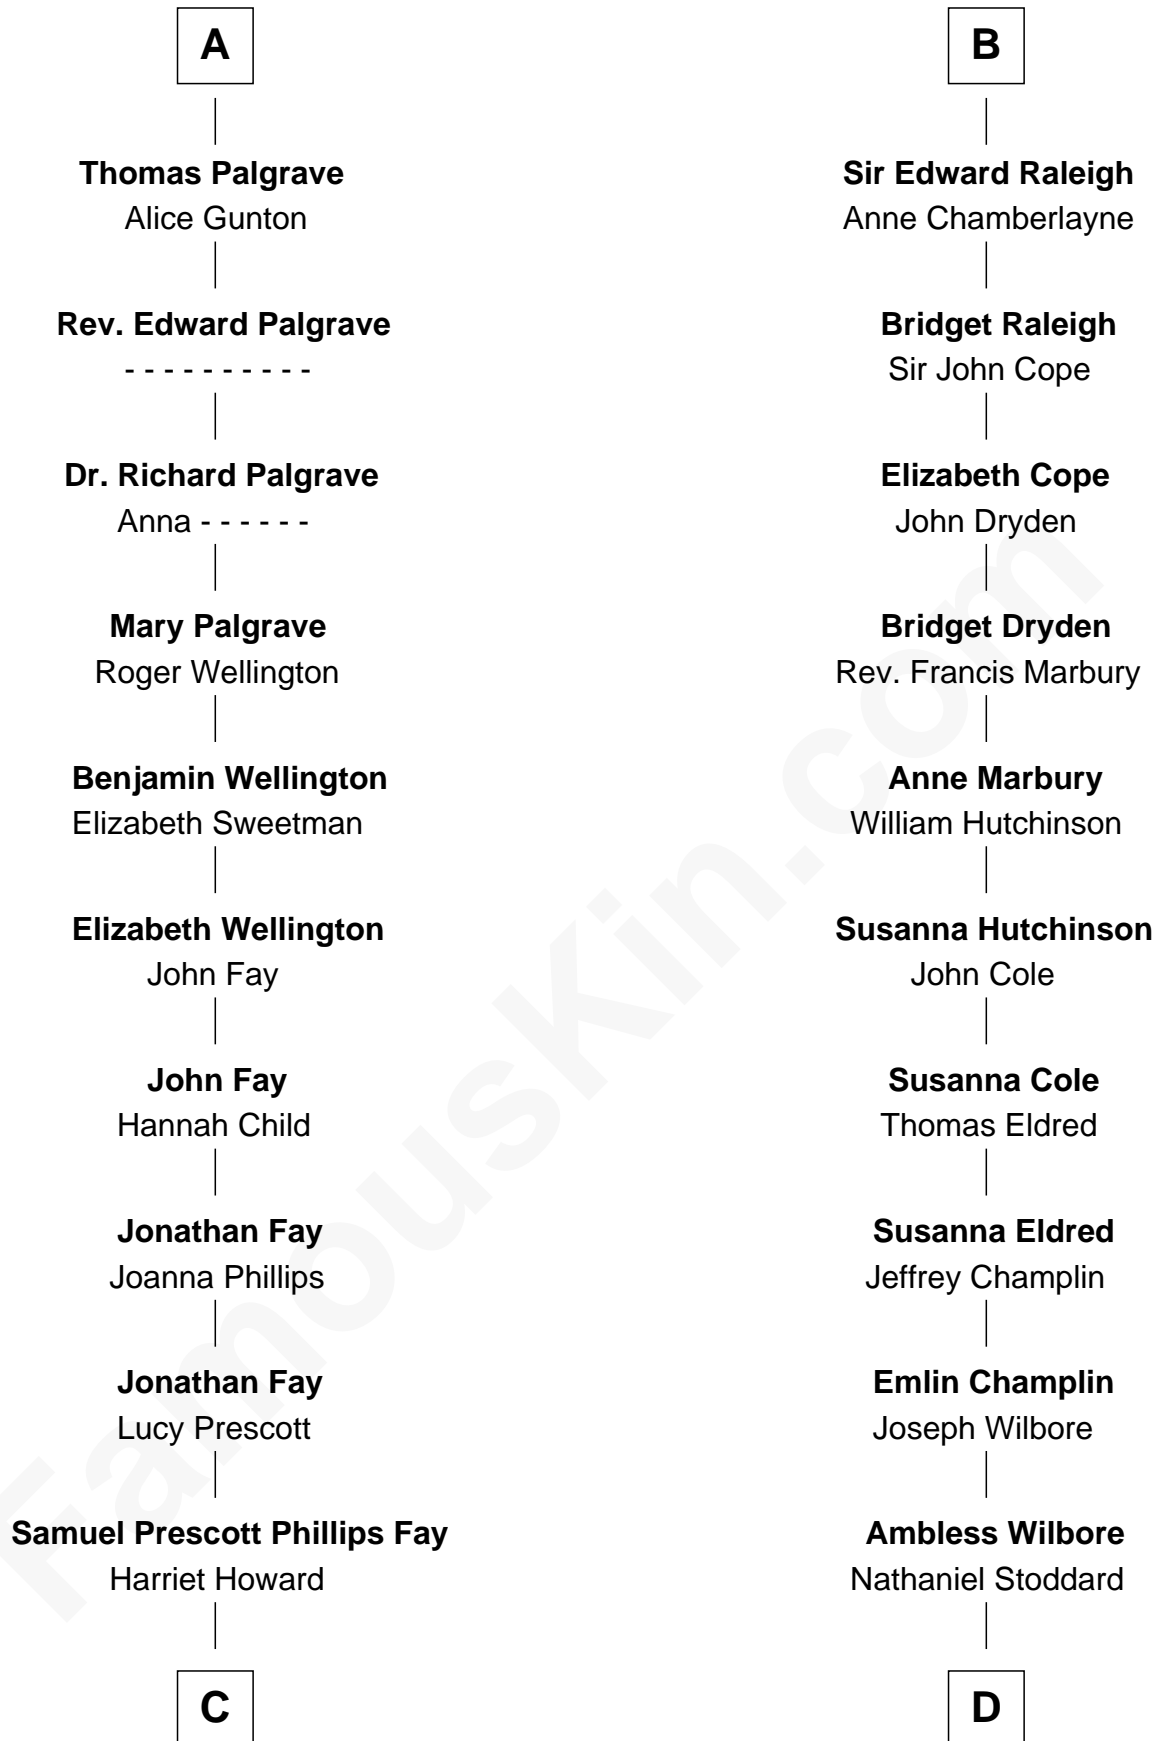

FamousKin.com
Relationship Chart of
George H. W. Bush
41st U.S. President

19th cousin 2 times removed of
Shanghai Pierce
Texas Cattleman

Humphrey de Bohun
 Elizabeth Plantagenet

Sir William de Bohun
 Elizabeth de Badlesmere

A

Eleanor de Bohun
 Sir James le Boteler

Pernel le Boteler
 Sir Gilbert Talbot

Sir Richard Talbot
 Ankaret le Strange

Mary Talbot
 Sir Thomas Greene

Sir Thomas Greene
 Phillippa Ferrers

Elizabeth Greene
 William Raleigh

Sir Edward Raleigh
 Margaret Verney

B

C

Samuel Howard Fay
Susan Montfort Shellman

Harriet Eleanor Fay
Rev. James Smith Bush

Samuel Prescott Bush
Flora Sheldon

Prescott Sheldon Bush
Dorothy Wear Walker

George H. W. Bush
41st U.S. President

D

Susanna Stoddard
Isaac Pearce

Jonathan D. Pearce
Hanna Phillips Head

Shanghai Pierce
Texas Cattleman