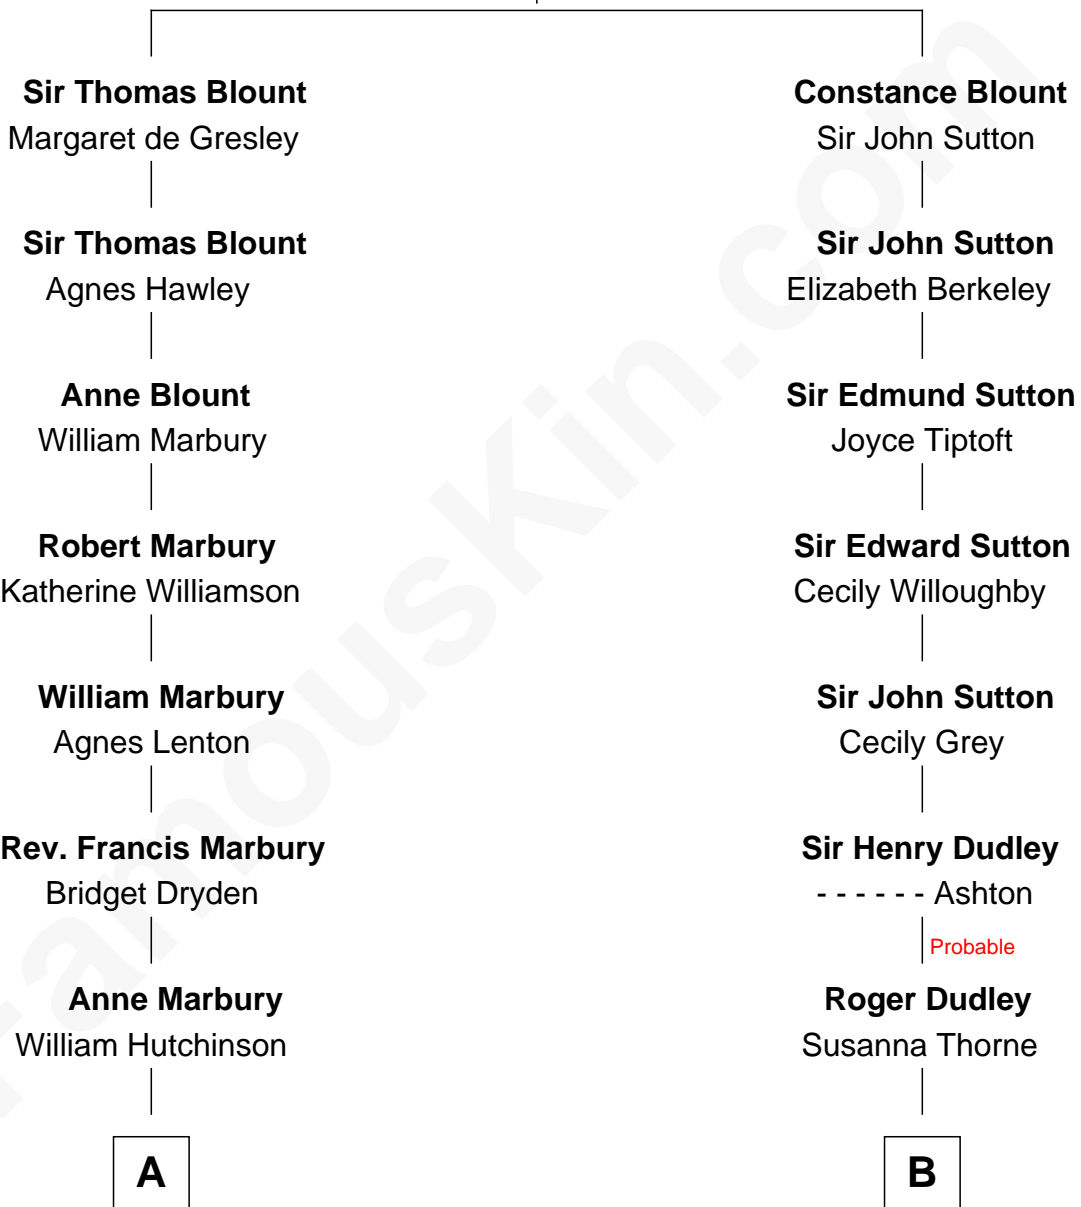

FamousKin.com
Relationship Chart of
George H. W. Bush
41st U.S. President

17th cousin 1 time removed of
Alan Shepard
Mercury and Apollo Astronaut

Sir Walter Blount
 Sancha de Ayala

C

—
Prescott Sheldon Bush

Dorothy Wear Walker

—
George H. W. Bush

41st U.S. President

FamousKin.com