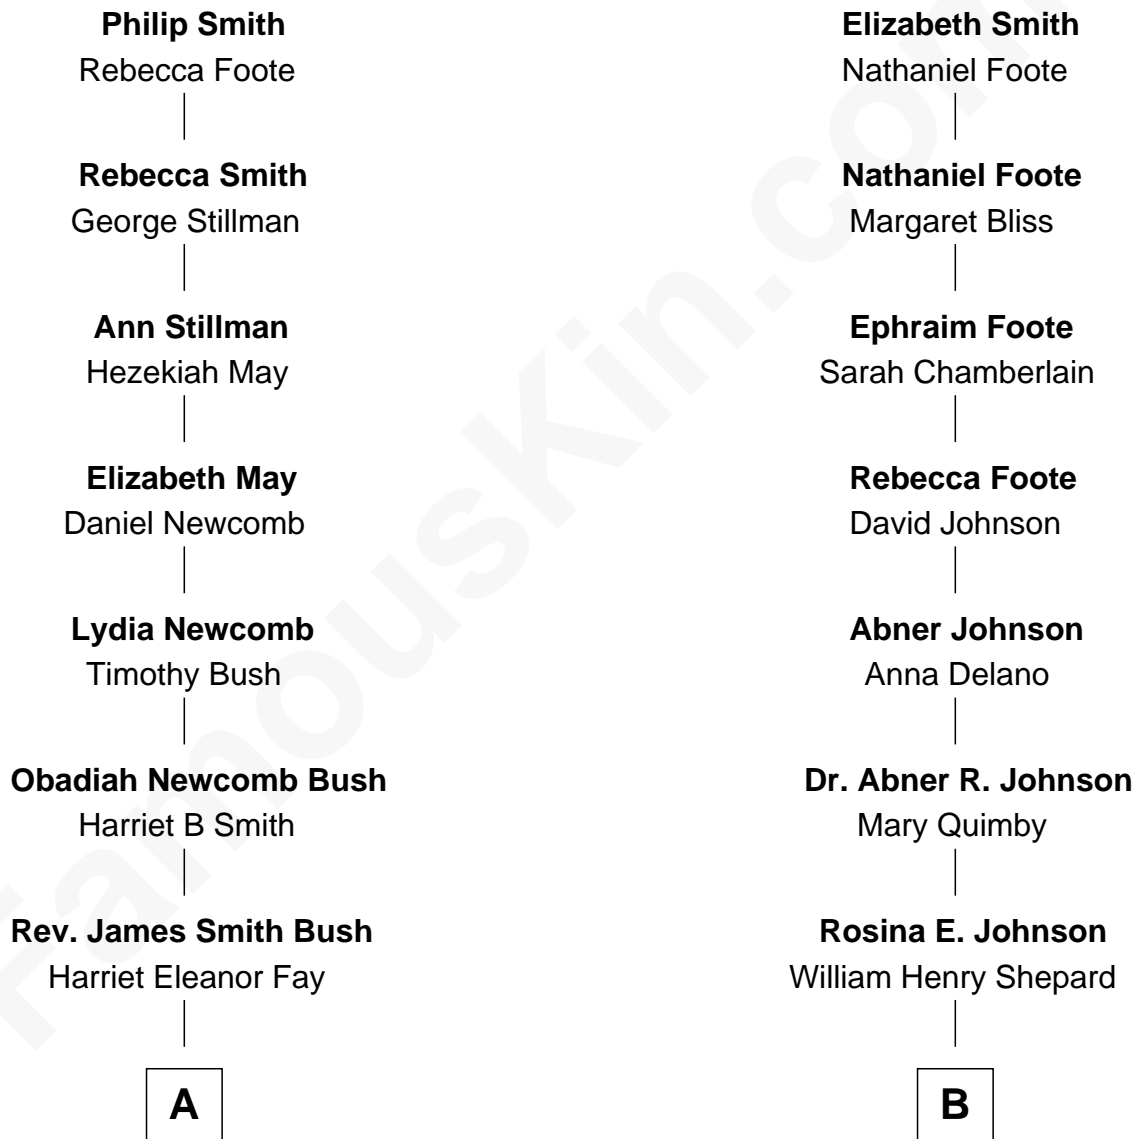

FamousKin.com Relationship Chart of

George H. W. Bush

41st U.S. President

9th cousin of

Alan Shepard

Mercury and Apollo Astronaut

Samuel Smith

Elizabeth Smith

A

Samuel Prescott Bush

Flora Sheldon

Prescott Sheldon Bush

Dorothy Wear Walker

George H. W. Bush

41st U.S. President

B

Frederick Johnson Shepard

Annie Elizabeth Bartlett

Alan Bartlett Shepard

Pauline Renza Emerson

Alan Shepard

Mercury and Apollo Astronaut

FamousKin.com