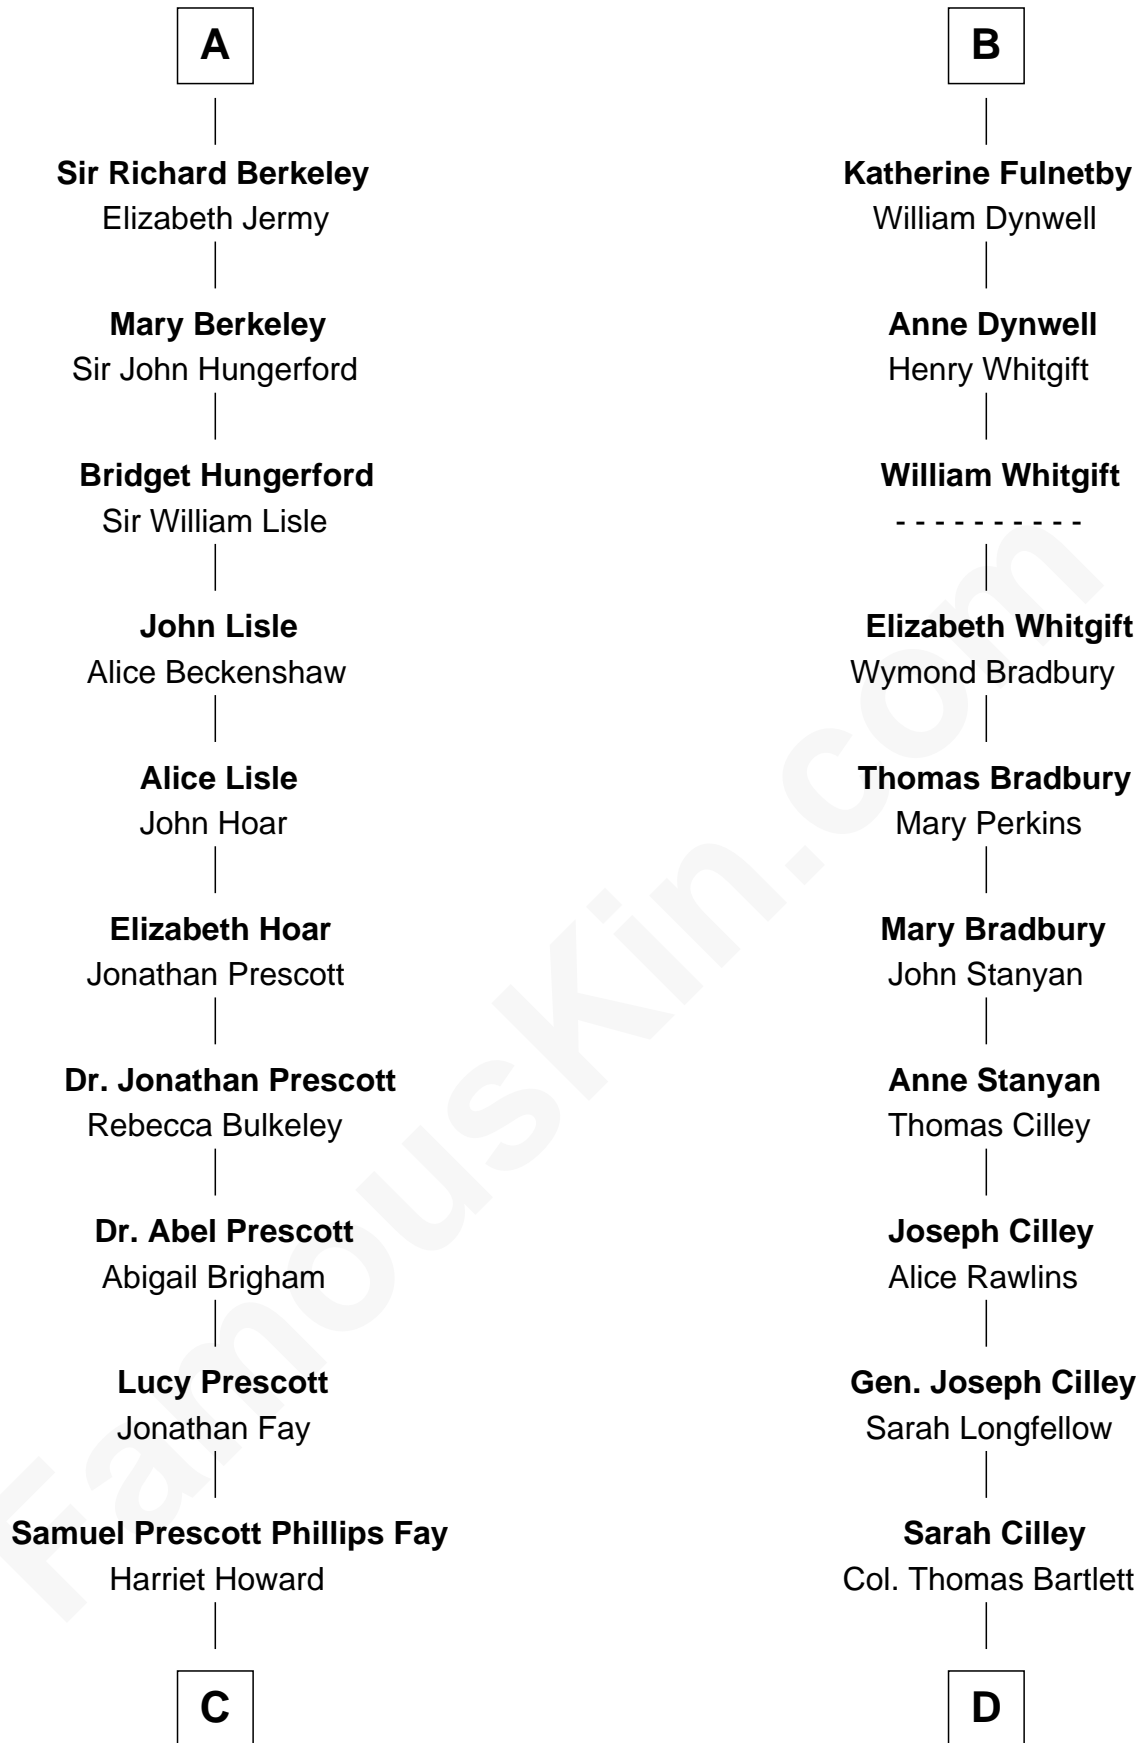

FamousKin.com Relationship Chart of

George H. W. Bush

41st U.S. President

21st cousin of

Alan Shepard

Mercury and Apollo Astronaut

Stephen de Segrave

Alice de Arundel

Isabel Dennis
Sir John Berkeley

A

John de Segrave
Margaret Plantagenet

Elizabeth de Segrave
John de Mowbray

Eleanor de Mowbray
John de Welles

Eudo de Welles
Maud de Greystoke

Sir Lionel de Welles
Joan de Waterton

Margaret de Welles
Sir Thomas Dymoke

Jane Dymoke
John Fulnetby

B

C

Samuel Howard Fay
Susan Montfort Shellman

Harriet Eleanor Fay
Rev. James Smith Bush

Samuel Prescott Bush
Flora Sheldon

Prescott Sheldon Bush
Dorothy Wear Walker

George H. W. Bush
41st U.S. President

D

Bradbury Bartlett
Mary True

Thomas Bradbury Bartlett
Victoria Elizabeth Williams Cilley

Annie Elizabeth Bartlett
Frederick Johnson Shepard

Alan Bartlett Shepard
Pauline Renza Emerson