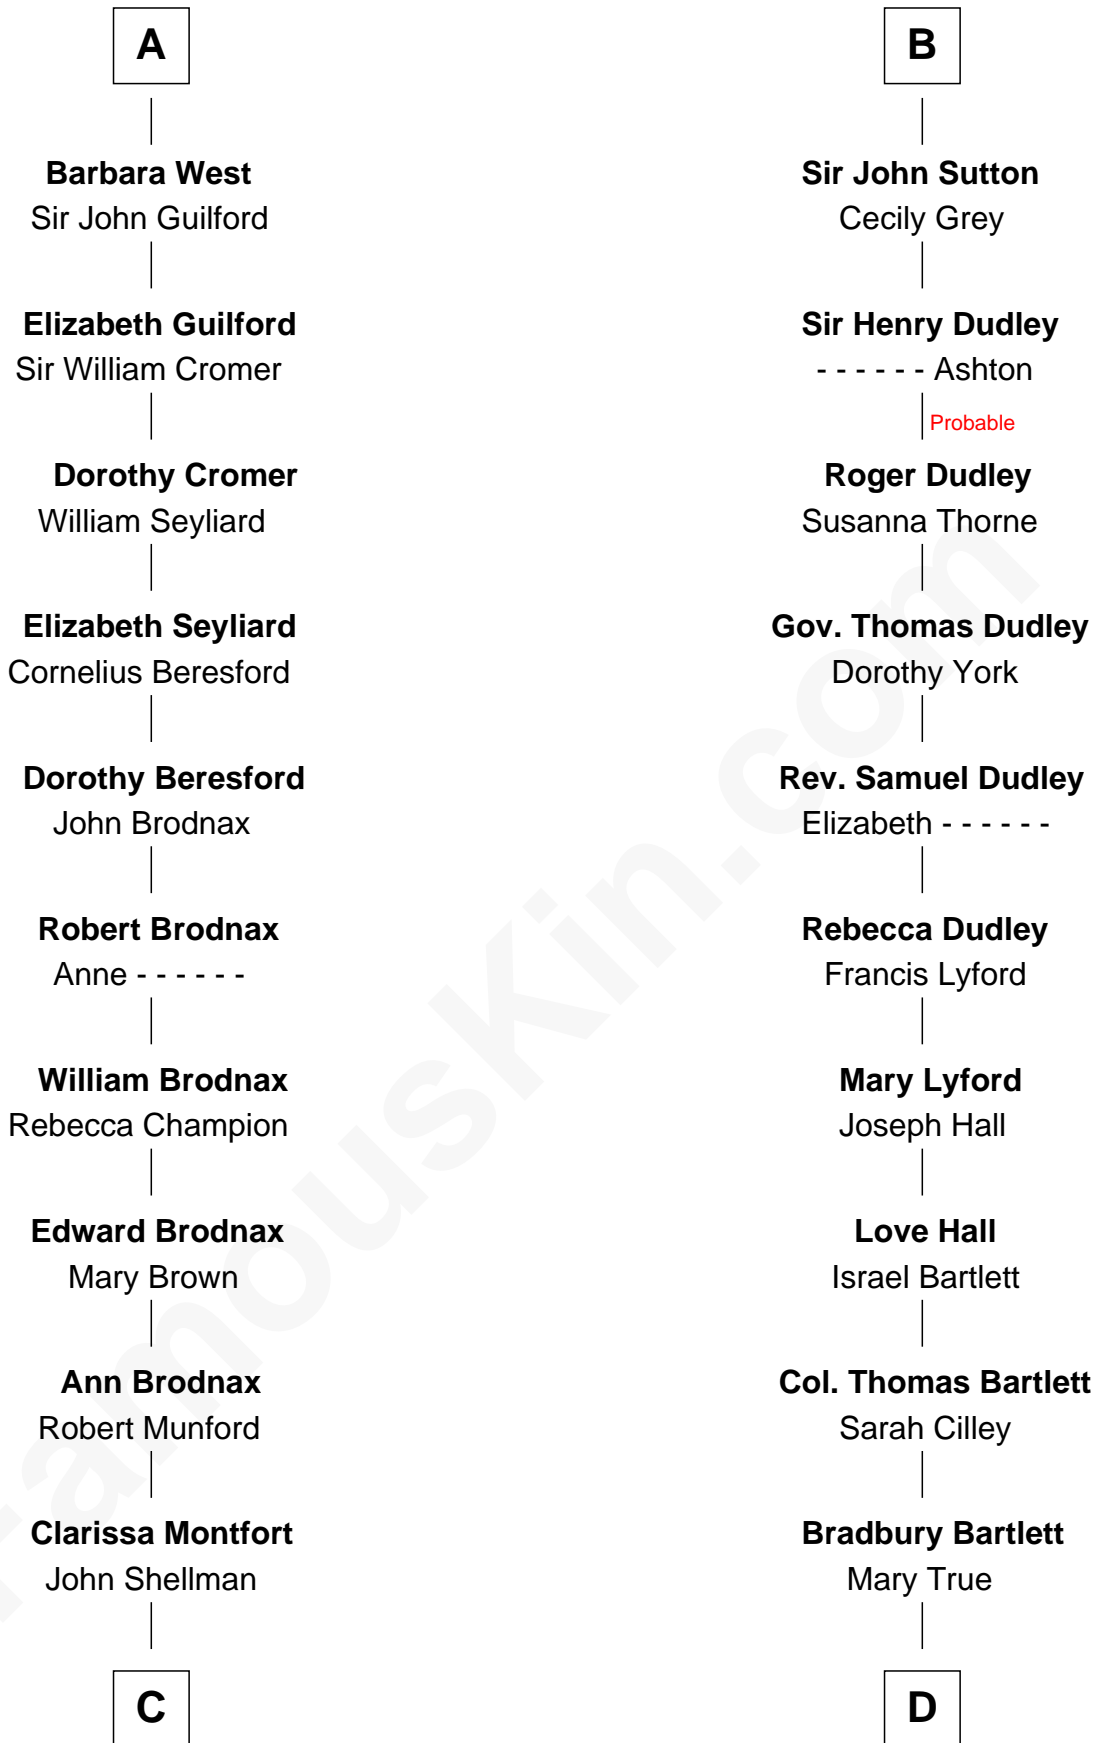

# FamousKin.com Relationship Chart of

**George H. W. Bush**

*41st U.S. President*

20th cousin 1 time removed of

**Alan Shepard**

*Mercury and Apollo Astronaut*

**Edmund Plantagenet**

Blanche of Artois

**C**

**Susan Montfort Shellman**

Samuel Howard Fay

**Harriet Eleanor Fay**

Rev. James Smith Bush

**Samuel Prescott Bush**

Flora Sheldon

**Prescott Sheldon Bush**

Dorothy Wear Walker

**George H. W. Bush**

*41st U.S. President*

**D**

**Thomas Bradbury Bartlett**

Victoria Elizabeth Williams Cilley

**Annie Elizabeth Bartlett**

Frederick Johnson Shepard