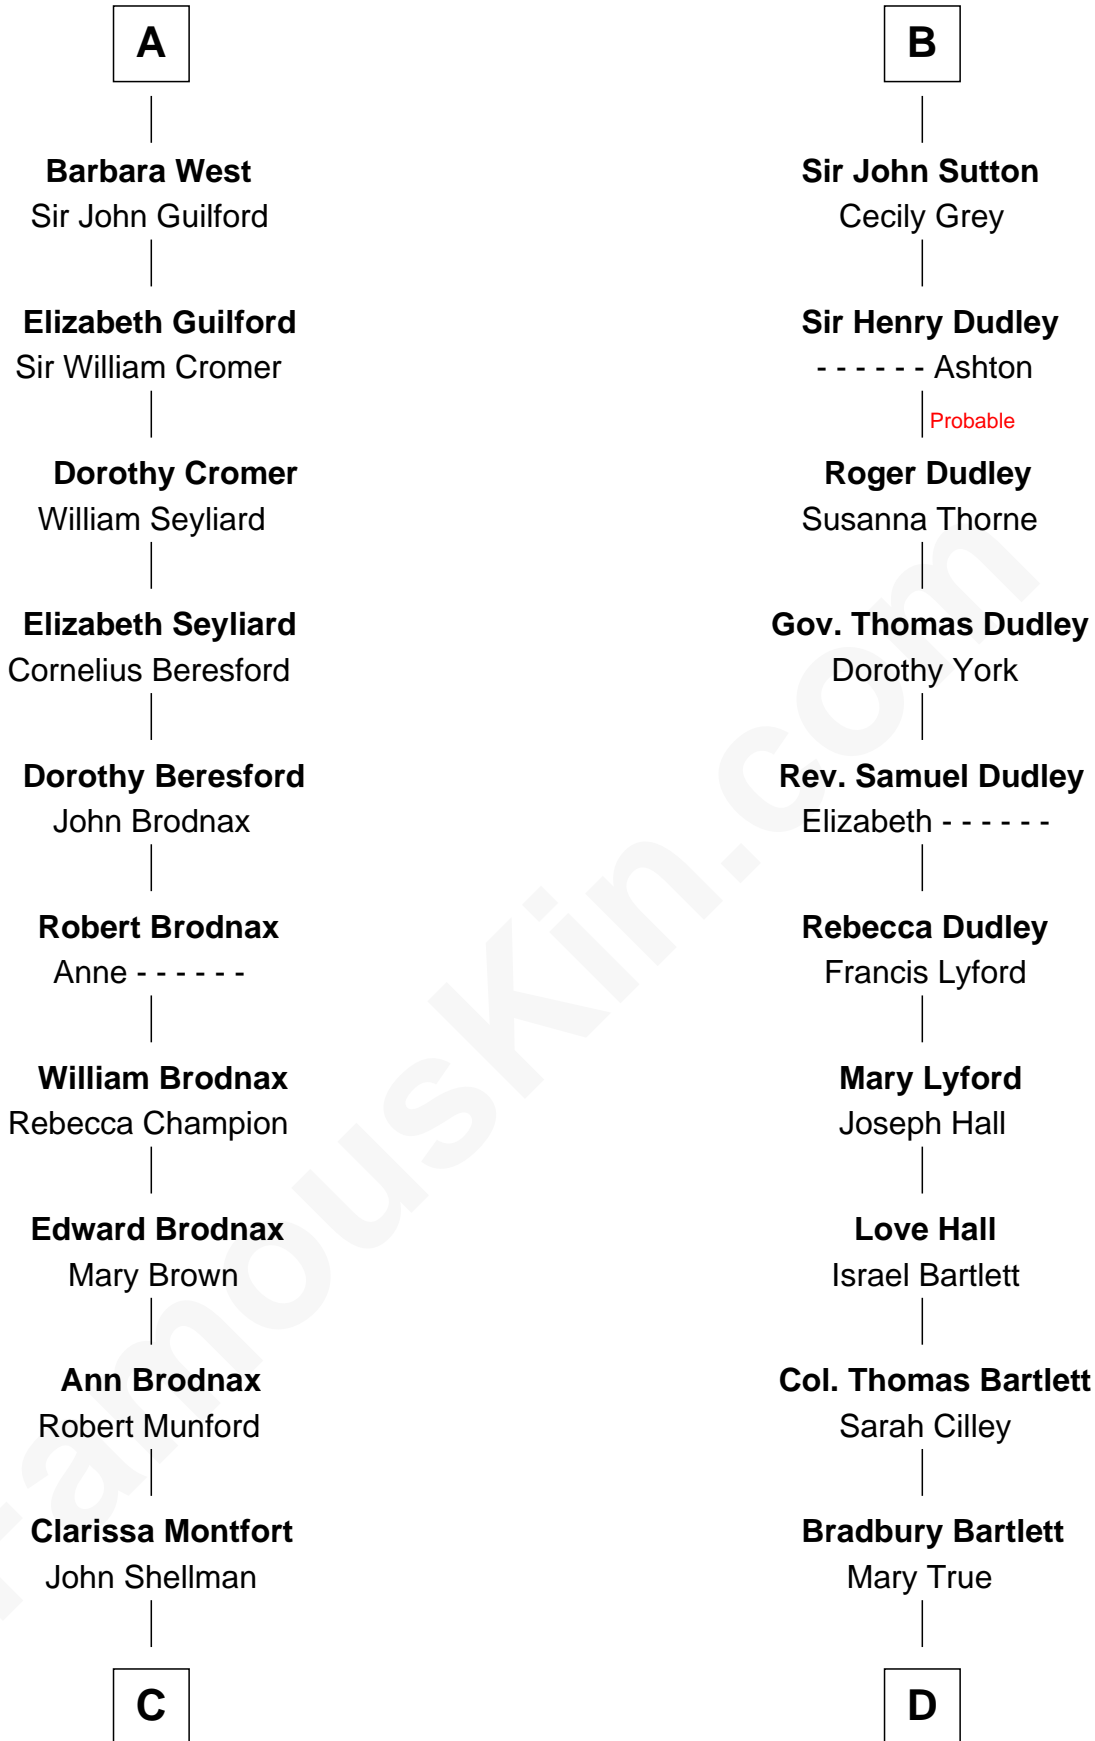

FamousKin.com
Relationship Chart of
George H. W. Bush
41st U.S. President

20th cousin 1 time removed of
Alan Shepard
Mercury and Apollo Astronaut

Sir Patrick de Chaworth
 Isabella de Beauchamp

C

Susan Montfort Shellman

Samuel Howard Fay

Harriet Eleanor Fay

Rev. James Smith Bush

Samuel Prescott Bush

Flora Sheldon

Prescott Sheldon Bush

Dorothy Wear Walker

George H. W. Bush

41st U.S. President

D

Thomas Bradbury Bartlett

Victoria Elizabeth Williams Cilley

Annie Elizabeth Bartlett

Frederick Johnson Shepard

Alan Bartlett Shepard

Pauline Renza Emerson