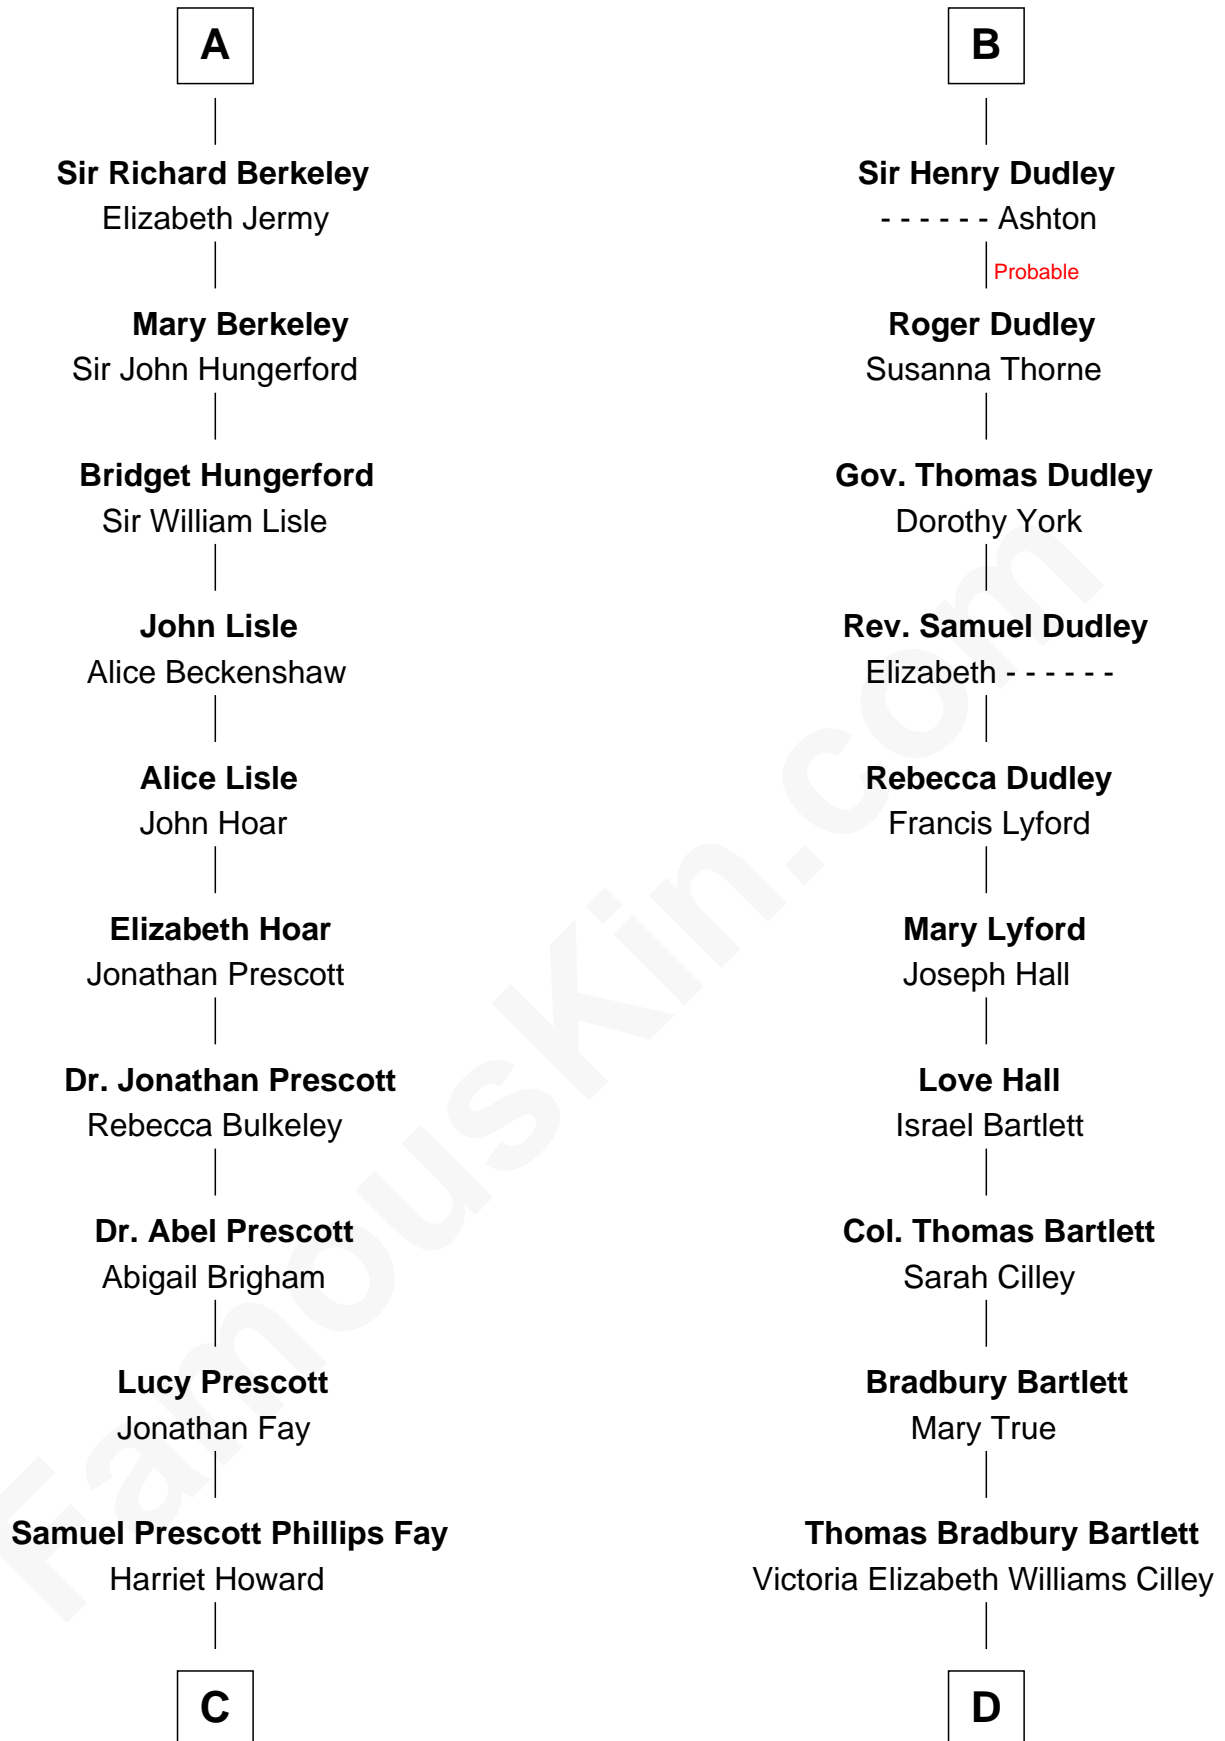

FamousKin.com
Relationship Chart of
George H. W. Bush
41st U.S. President

19th cousin 2 times removed of
Alan Shepard
Mercury and Apollo Astronaut

C

Samuel Howard Fay
Susan Montfort Shellman

Harriet Eleanor Fay
Rev. James Smith Bush

Samuel Prescott Bush
Flora Sheldon

Prescott Sheldon Bush
Dorothy Wear Walker

George H. W. Bush
41st U.S. President

D

Annie Elizabeth Bartlett
Frederick Johnson Shepard

Alan Bartlett Shepard
Pauline Renza Emerson

Alan Shepard
Mercury and Apollo Astronaut

FamousKin.com