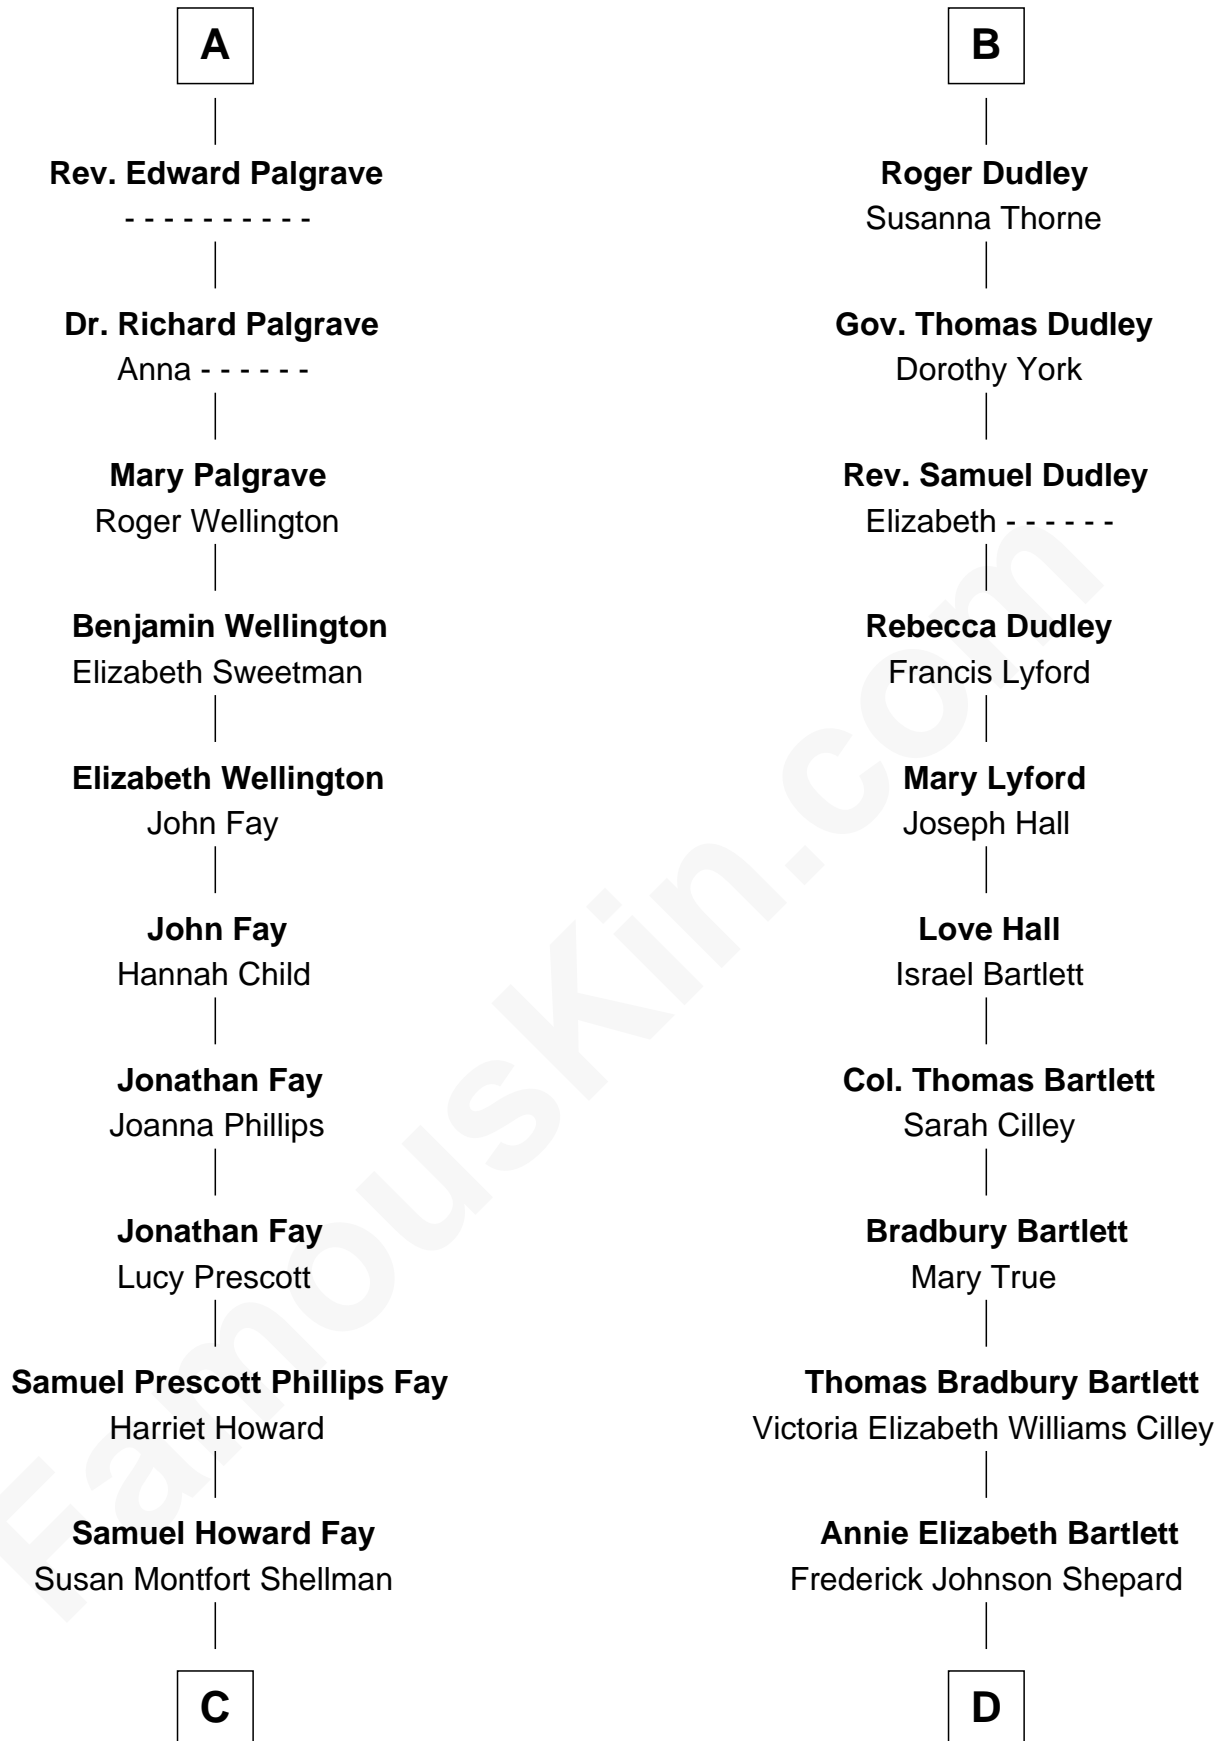

FamousKin.com
Relationship Chart of
George H. W. Bush
41st U.S. President

18th cousin 2 times removed of
Alan Shepard
Mercury and Apollo Astronaut

C

Harriet Eleanor Fay
Rev. James Smith Bush

Samuel Prescott Bush
Flora Sheldon

Prescott Sheldon Bush
Dorothy Wear Walker

George H. W. Bush
41st U.S. President

D

Alan Bartlett Shepard
Pauline Renza Emerson

Alan Shepard
Mercury and Apollo Astronaut

FamousKin.com